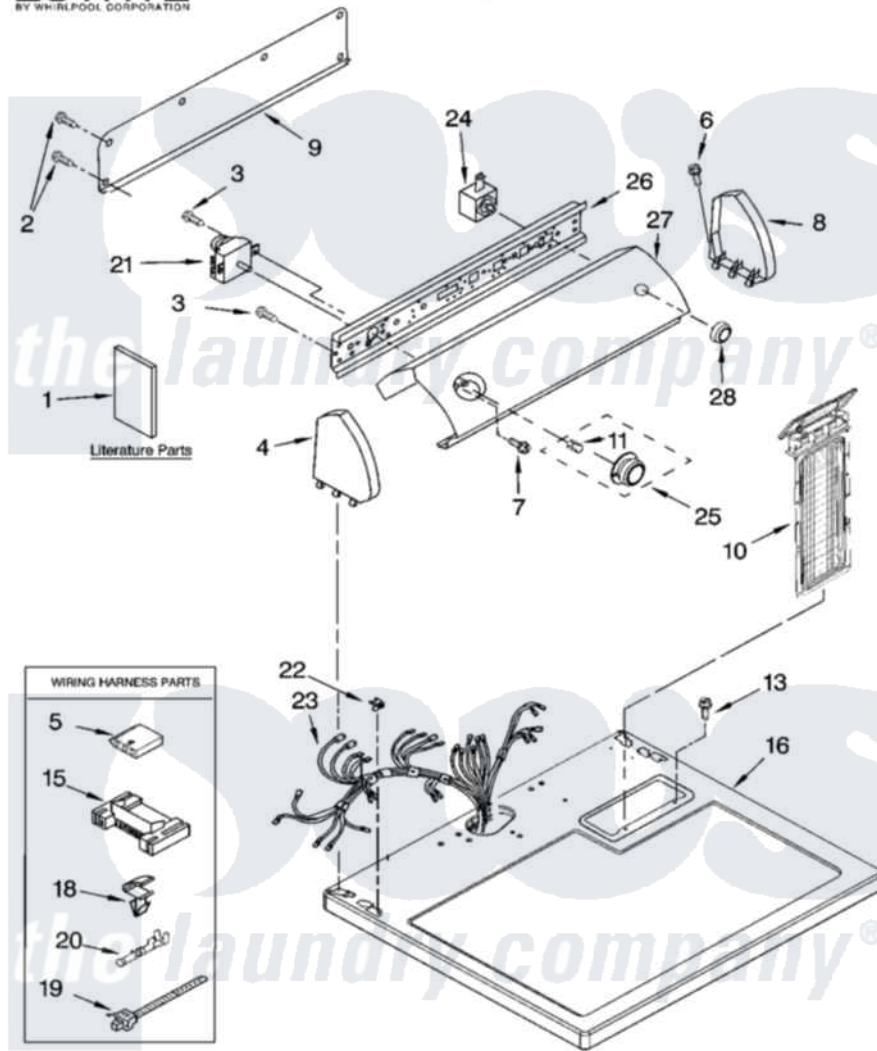

Whirlpool TEDX340RW2 01 - TOP AND CONSOLE PARTS

TOP AND CONSOLE PARTS

For Model: TEDX340RW2
(White)

29" ELECTRIC DRYER

10-06 Litho in U.S.A. (LT)

1

Part No. 8180980

Whirlpool Residential Whirlpool TEDX340RW2 Dryer Parts Parts Diagram 01 - TOP AND CONSOLE PARTS

[Click on the part number to view part](#)

Item	Original Part Number	Replaced By	Status	Part Description
1	8578193		Not Available	Guide, Use & Care
"	8533781		Not Available	Sheet, Cycle Feature
"	8577187		Not Available	Instructions, Installation
"	8528187			Wiring Diagram
"	N/A		Not Available	Following May Be Purchased DO-IT-YOURSELF REPAIR MANUALS
"	677818		Not Available	Manual, Do-It- Yourself Repair (Dryer)
2	693995			Screw, Hex Head
3	8533971	90767		Screw, 8A X 3/8 HeX Washer Head Tapping
4	8274438	279961		Endcap
5	3936144			Do-It-Yourself Repair Manuals
6	388326			Screw, 8-18 X 1.25
7	8533951	3400859		Screw, Grounding
8	8274435	279961		Endcap
9	8274261			Do-It-Yourself Repair Manuals

10	8558467		Screen, Lint
11	688805		Clip, Spring Knob
13	688983	487240	Screw, For Mtg. Service Capacitor
15	3395683		Receptacle, Multi-Terminal
16	8557930	8563985	Top
18	3394427		Clip-Harness
19	3391249		Cable Tie, Push Mount
20	94614		Terminal
21	8299780		Timer, 60 Hz
22	357213		Nut, Push-In
23	8299865	8576499	Harness, Wiring
24	3977456		Switch, Push-To-Start
25	3957748		Timer Knob Assembly
26	8271418		Bracket, Control
27	8573820		Panel, Control
28	3957802		Knob, Control