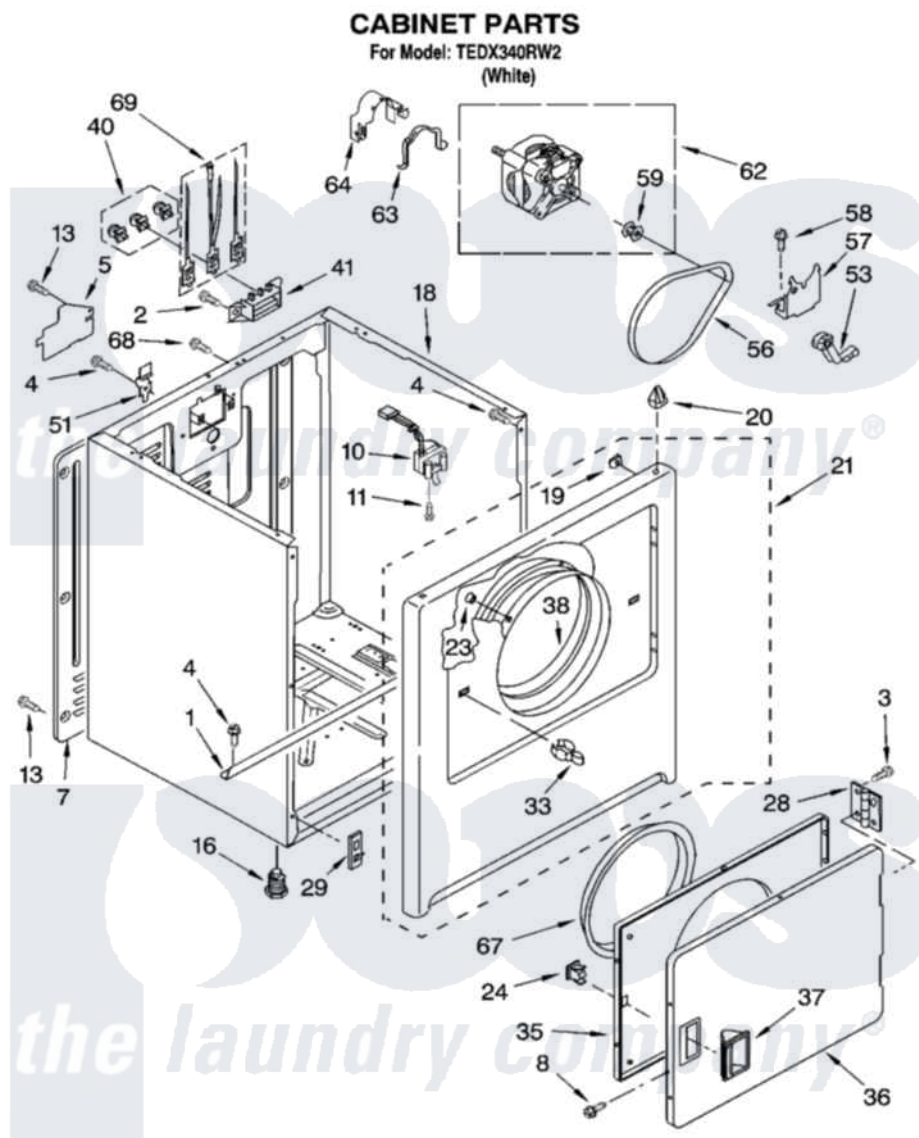

Whirlpool TEDX340RW2 02 - CABINET PARTS

8180980

3

Whirlpool [Residential Whirlpool TEDX340RW2 Dryer Parts](#) Parts Diagram 02 - CABINET PARTS
Click on the part number to view part

Item	Original Part Number	Replaced By	Status	Part Description
1	8541400			Bracket, Cabinet
2	3393008	308685		Side Trim)
3	694091			Trim, Side Right Hand
4	343641	681414		Screw, 10AB X 1/2
5	3396795			Cover, Terminal Block
7	3396807	280040		Panel-Rear
8	342055	488627		Screw
10	3406102			Door Switch Assembly
11	697773	3395530		Screw
13	693995			Screw, Hex Head
16	3392100	49621		Feet-Leveling
18	8530603	8533643		Cabinet
19	98234			Clip, U-Bend
20	690363	18776		Lock, Front Top
21	693197	280062		Panel
23	685203	279220		Clip

24	3389441		Door Catch Assembly
28	348023		Hinge And Pin Assembly
29	3394083		Clip, Front Panel
33	696144	279570	Latch
35	695656	280077	Door
36	348205		Door, Front
37	686711		Handle, Door
38	8066123	279264	Air Channel Box
40	279393		Terminal Block Screw Kit
41	3397659		Block, Terminal
51	238088	8066217	Hinge, Top
53	691366		Idler And Pulley Assembly
56	8066065	341241	Belt
57	348780		Base, Motor
58	3400500		Bolt, 3405245 5/16-18 X 3/4
59	3394341	W10299847	Pulley-Motor
62	8066206	279827	Motor-Drve
63	660658		Clamp, Motor Mounting 343481 685441
64	3404162		Clamp, Motor
67	3390734		Seal, Door
68	697776	4331106	Screw, No.10-32 X 7/16
69	279318		Terminal Tinned And Brass Panel