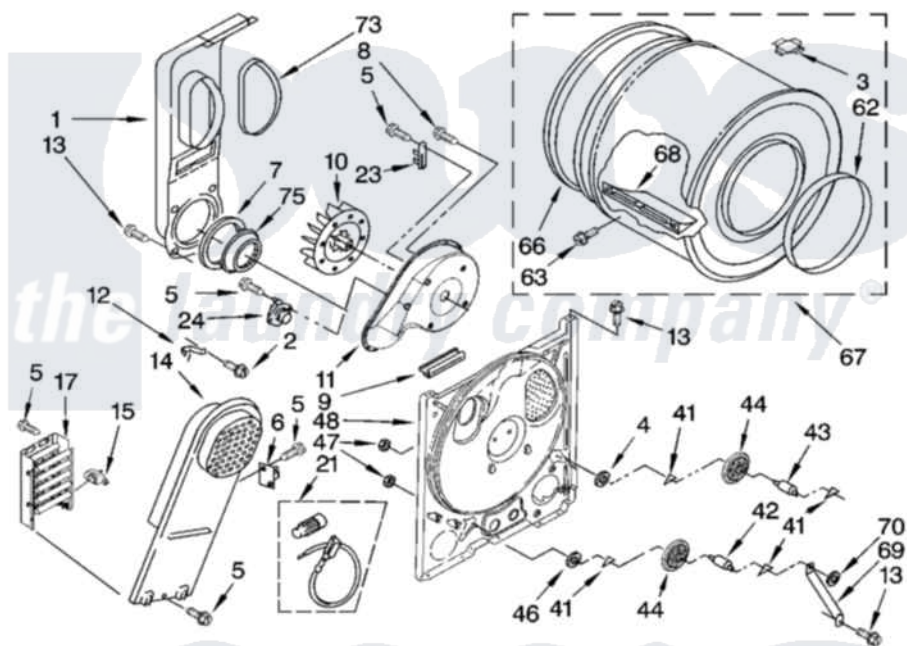

Whirlpool TEDX340RW2 03 - BULKHEAD PARTS, OPTIONAL PARTS (NOT INCLUDED)

BULKHEAD PARTS

For Model: TEDX340RW2
(White)

8180980

5

Whirlpool [Residential Whirlpool TEDX340RW2 Dryer Parts](#) Parts Diagram 03 - BULKHEAD PARTS, OPTIONAL PARTS (NOT INCLUDED)

[Click on the part number to view part](#)

Item	Original Part Number	Replaced By	Status	Part Description
1	694283	279505		Chute
2	489463			Screw, 8-18 X 1/16
3	8066086			Plug, Drum Hole
4	3388703			Washer, Support
5	90767			Screw, 8A X 3/8 HeX Washer Head Tapping
6	3977393	279816		Cutoff-Tml
7	347139			Seal, Lint Chute
8	3390647	488729		Screw
9	3392247	686889		Pad
10	694089			Wheel, Blower
11	8577230			Housing, Blower
12	3398161			CLIP
13	343641	681414		Screw, 10AB X 1/2
14	8541818			Box, Heater

15	3977767		Thermostat, High Limit 250 F
17	8565582	279838	Element
21	279457		Wire Kit, Terminal
23	3392519		Thermal Limiter
24	660039	694674	Thermistor-Fix
41	690997		Washer, Thrust
42	3399506	W10359270	Shaft, Drum Roller Threads
43	3399507	W10359269	Shaft, Drum Roller Threads
44	3397590	349241T	Support
46	348197		Washer, Support
47	3359452		Nut, Lock
48	8529955	279793	Bulkhead
62	3394508		Ring, Bearing
63	97787	W10109200	Screw, Baffle Mounting
66	8066085	239087	Seal
67	3396775		Drum Assembly
68	342847		Baffle, Drum
69	3976435		Bracket, Support
70	90296		Nut, Push On
73	339956		Seal, Air Duct To Bulkhead
75	696302		Shield, Exhaust
	N/A	Not Available	ACCESSORY PARTS
"	279948	4392065	Kit, Dryer Repair
"	689790		Dry Rack
"	8522199		Accessory Parts
"	72017		Paint, Touch-Up
"	350930		Paint, Pressurized Spray B
"	350938		Paint, Pressurized Spray B
"	799344		Paint, Touch-Up)