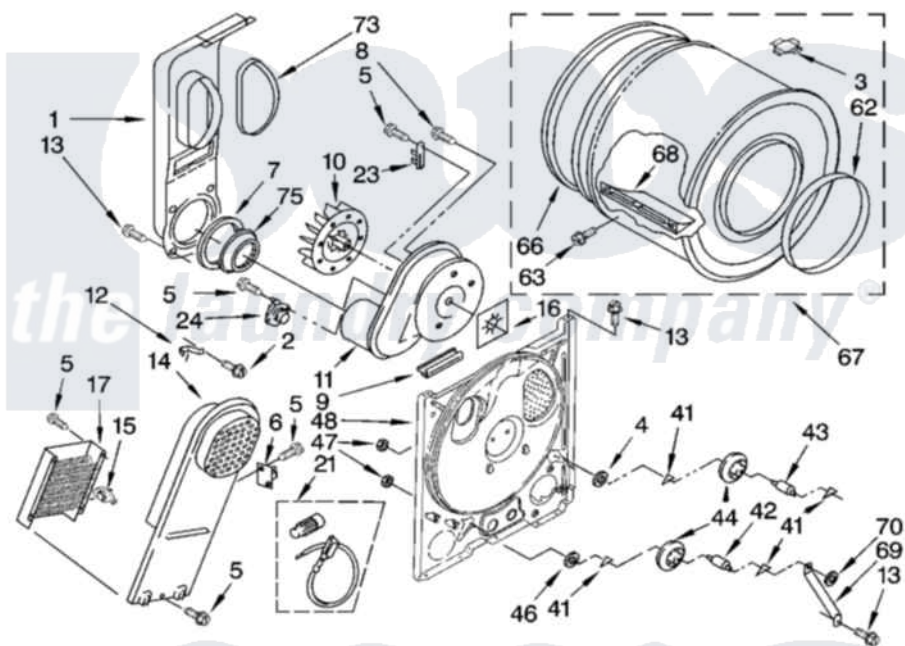

Whirlpool TEDX540RQ0 03 - BULKHEAD PARTS, OPTIONAL PARTS (NOT INCLUDED)

**BULKHEAD PARTS**

For Model: TEDX540RQ0  
(Designer White)

8180694

5

Whirlpool [Residential Whirlpool TEDX540RQ0 Dryer Parts](#) Parts Diagram 03 - BULKHEAD PARTS, OPTIONAL PARTS (NOT INCLUDED)

[Click on the part number to view part](#)

Item	Original Part Number	Replaced By	Status	Part Description
1	694283	<a href="#">279505</a>		Chute
2	<a href="#">489463</a>			Screw, 8-18 X 1/16
3	<a href="#">8066086</a>			Plug, Drum Hole
4	<a href="#">3388703</a>			Washer, Support
5	<a href="#">90767</a>			Screw, 8A X 3/8 HeX Washer Head Tapping
6	3977393	<a href="#">279816</a>		Cutoff-Tml
7	<a href="#">347139</a>			Seal, Lint Chute
8	3390647	<a href="#">488729</a>		Screw
9	3392247	<a href="#">686889</a>		Pad
10	<a href="#">694089</a>			Wheel, Blower
11	8557384	<a href="#">8577230</a>		Housing, Blower
12	3398161			CLIP
13	343641	<a href="#">681414</a>		Screw, 10AB X 1/2
14	<a href="#">8541818</a>			Box, Heater