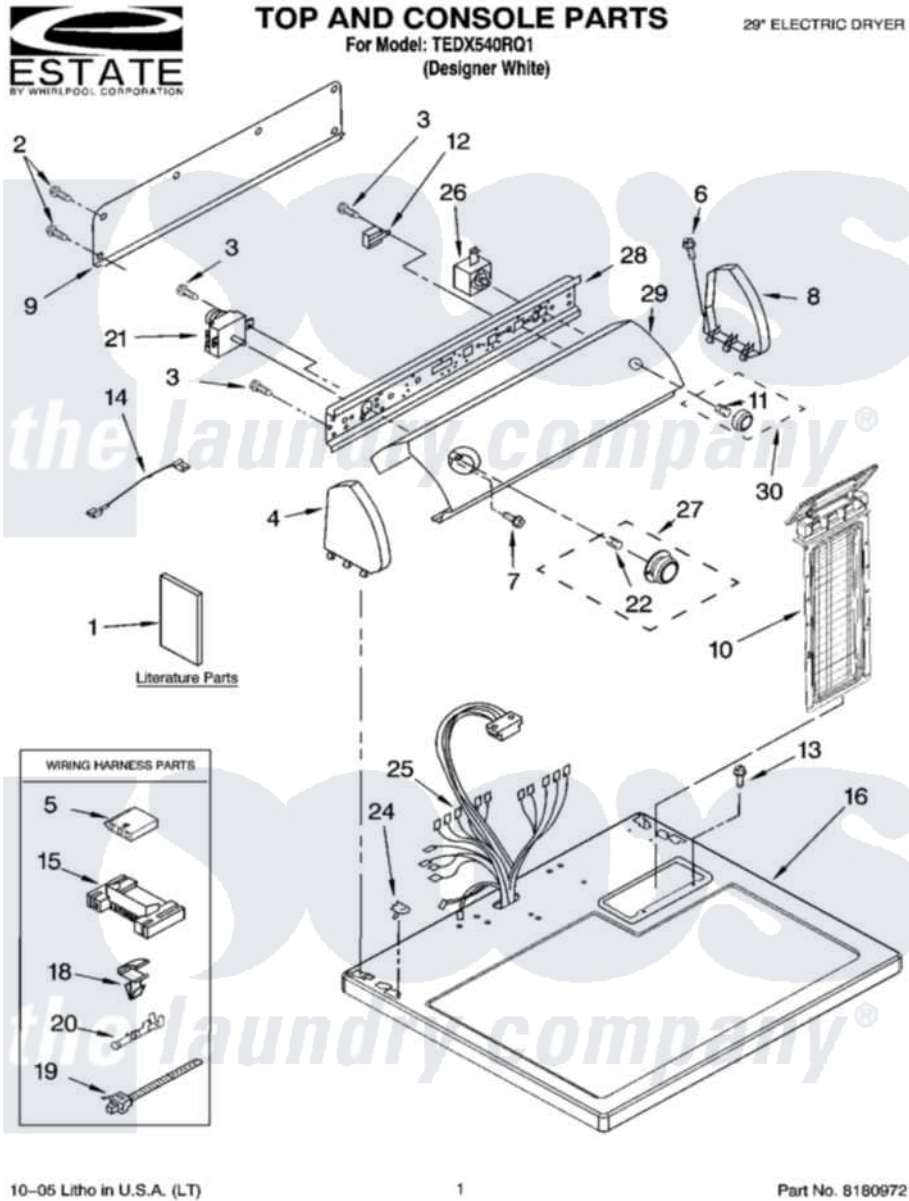

Whirlpool TEDX540RQ1 01 - TOP AND CONSOLE PARTS

10-05 Litho in U.S.A. (LT)

1

Part No. 8180972

Whirlpool Residential Whirlpool TEDX540RQ1 Dryer Parts Parts Diagram 01 - TOP AND CONSOLE PARTS
 Click on the part number to view part

Item	Original Part Number	Replaced By	Status	Part Description
1	8578193		Not Available	Guide, Use & Care
"	8533781		Not Available	Sheet, Cycle Feature
"	8577187		Not Available	Instructions, Installation
"	8528187			Wiring Diagram
"	N/A		Not Available	Following May Be Purchased DO-IT-YOURSELF REPAIR MANUALS
"	677818		Not Available	Manual, Do-It- Yourself Repair (Dryer)
2	693995			Screw, Hex Head
3	8533971	90767		Screw, 8A X 3/8 HeX Washer Head Tapping
4	8274437	279960		Endcap
5	3936144			Do-It-Yourself Repair Manuals
6	388326			Screw, 8-18 X 1.25
7	8533951	3400859		Screw, Grounding
8	8274434	279960		Endcap
9	8274261			Do-It-Yourself Repair Manuals

10	8558467		Screen, Lint
11	8536939		Clip, Knob
12	694419		Mini-Buzzer
13	688983	487240	Screw, For Mtg. Service Capacitor
14	3393814	Not Available	Wire, Jumper (Black)
"	3393815	3393812	Wire, Jumper
15	3395683		Receptacle, Multi-Terminal
16	8557930	8563985	Top
18	3394427		Clip-Harness
19	3391249		Cable Tie, Push Mount
20	94614		Terminal
21	8299780		Timer, 60 Hz
22	688805		Clip, Spring Knob
24	357213		Nut, Push-In
25	8299865	8576499	Harness, Wiring
26	3977456		Switch, Push-To-Start
27	8557456		Timer Knob Assembly
28	8271418		Bracket, Control
29	8573821		Panel, Control
30	8557462		Knob, Push-To-Start