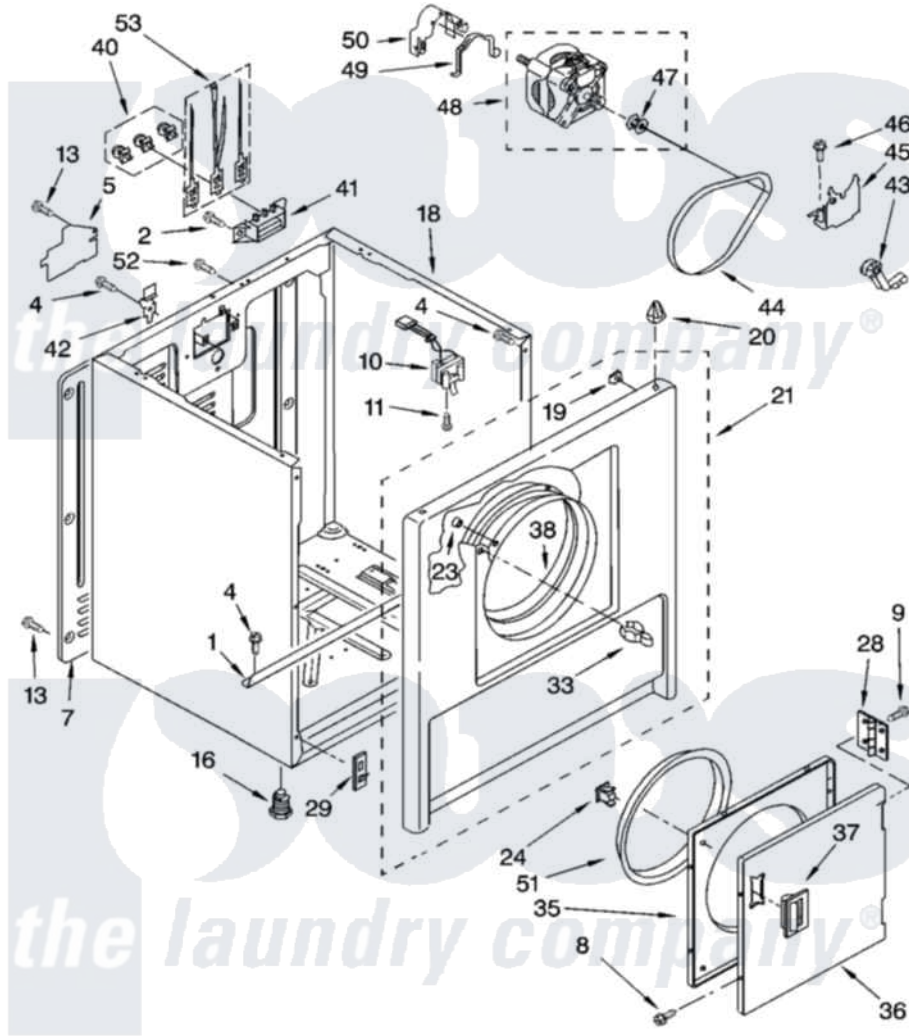

# Whirlpool TEDX540RQ1 02 - CABINET PARTS

## CABINET PARTS

For Model: TEDX540RQ1  
(Designer White)

8180972

3

Whirlpool [Residential Whirlpool TEDX540RQ1 Dryer Parts](#) Parts Diagram 02 - CABINET PARTS  
Click on the part number to view part

Item	Original Part Number	Replaced By	Status	Part Description
1	<a href="#">8541400</a>			Bracket, Cabinet
2	3393008	<a href="#">308685</a>		Side Trim )
4	343641	<a href="#">681414</a>		Screw, 10AB X 1/2
5	<a href="#">3396795</a>			Cover, Terminal Block
7	3396807	<a href="#">280040</a>		Panel-Rear
8	342055	<a href="#">488627</a>		Screw
9	<a href="#">694091</a>			Trim, Side Right Hand
10	<a href="#">3406102</a>			Door Switch Assembly
11	697773	<a href="#">3395530</a>		Screw
13	<a href="#">693995</a>			Screw, Hex Head
16	3392100	<a href="#">49621</a>		Feet-Leveling
18	8530603	<a href="#">8533643</a>		Cabinet
19	<a href="#">98234</a>			Clip, U-Bend
20	690363	<a href="#">18776</a>		Lock, Front Top
21	693197	<a href="#">280062</a>		Panel
23	685203	<a href="#">279220</a>		Clip