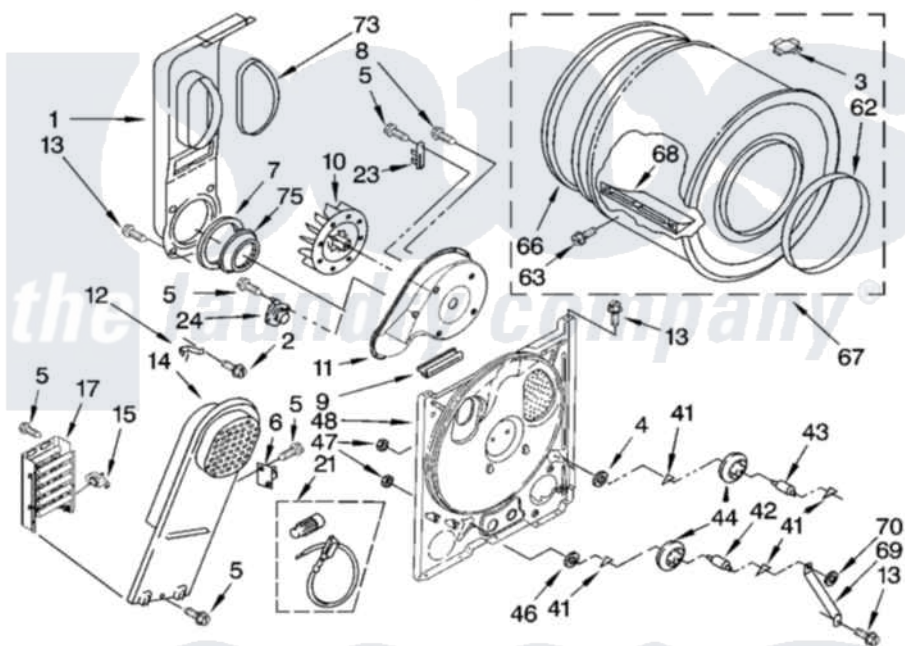

Whirlpool TEDX540RQ1 03 - BULKHEAD PARTS, OPTIONAL PARTS (NOT INCLUDED)

**BULKHEAD PARTS**

For Model: TEDX540RQ1  
(Designer White)

8180972

5

Whirlpool [Residential Whirlpool TEDX540RQ1 Dryer Parts](#) Parts Diagram 03 - BULKHEAD PARTS, OPTIONAL PARTS (NOT INCLUDED)

[Click on the part number to view part](#)

Item	Original Part Number	Replaced By	Status	Part Description
1	694283	<a href="#">279505</a>		Chute
2	<a href="#">489463</a>			Screw, 8-18 X 1/16
3	<a href="#">8066086</a>			Plug, Drum Hole
4	<a href="#">3388703</a>			Washer, Support
5	<a href="#">90767</a>			Screw, 8A X 3/8 HeX Washer Head Tapping
6	3977393	<a href="#">279816</a>		Cutoff-Tml
7	<a href="#">347139</a>			Seal, Lint Chute
8	3390647	<a href="#">488729</a>		Screw
9	3392247	<a href="#">686889</a>		Pad
10	<a href="#">694089</a>			Wheel, Blower
11	<a href="#">8577230</a>			Housing, Blower
12	3398161			CLIP
13	343641	<a href="#">681414</a>		Screw, 10AB X 1/2
14	<a href="#">8541818</a>			Box, Heater