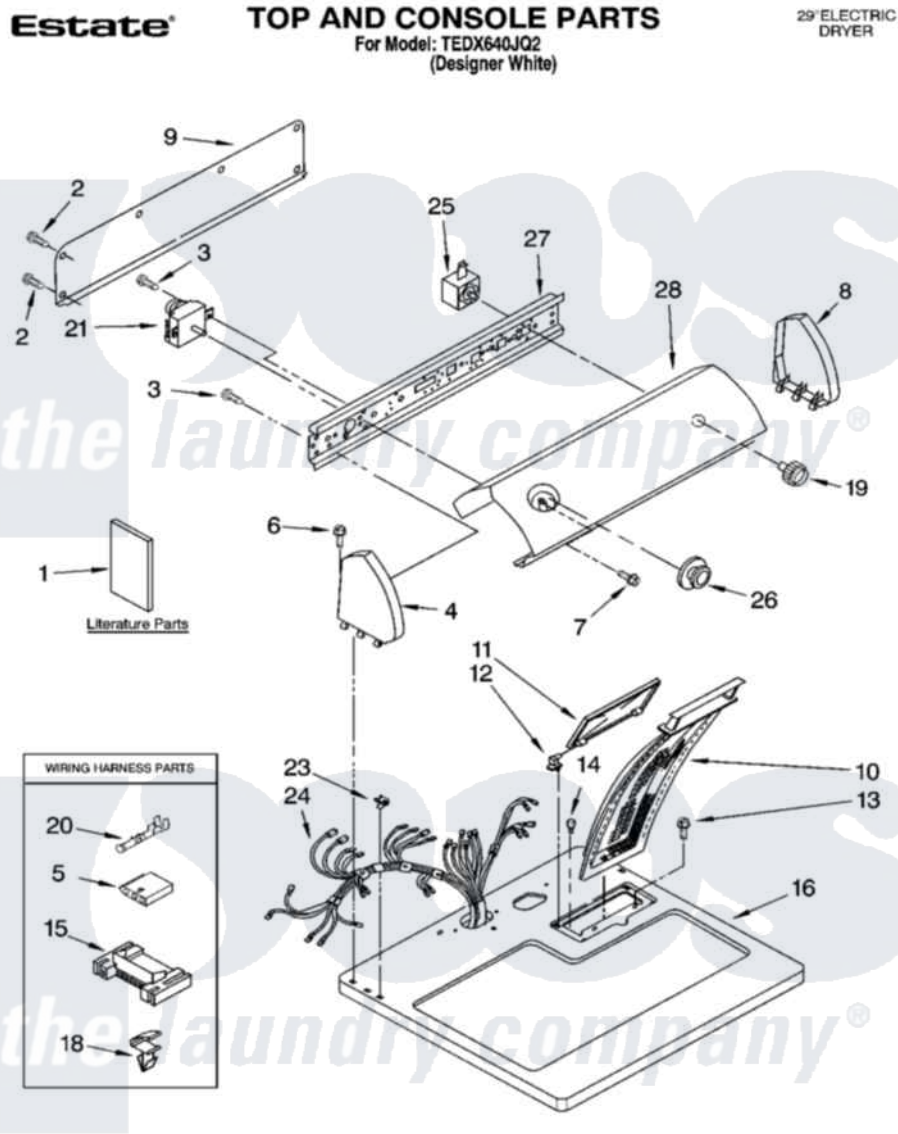

Whirlpool TEDX640JQ2 01 - TOP AND CONSOLE PARTS

04-04 Litho in U.S.A. (djc)

1

Part No. 8160353

Whirlpool Residential Whirlpool TEDX640JQ2 Dryer Parts Parts Diagram 01 - TOP AND CONSOLE PARTS
 Click on the part number to view part

Item	Original Part Number	Replaced By	Status	Part Description
1	LIT8318478		Not Available	Literature Parts (Guide, Use & Care)
"	LIT3397618		Not Available	Literature Parts (Instructions, Installation)
"	LIT8528187		Not Available	Literature Parts (Wiring Diagram)
"	N/A		Not Available	Following May Be Purchased DO-IT-YOURSELF REPAIR MANUALS
"	LIT677818	677818L		Diy
2	693995			Screw, Hex Head
3	3390646	W10139210		Screw, 8-18 X 5/16
4	8274437	279960		Endcap
5	3936144			Do-It-Yourself Repair Manuals
6	388326			Screw, 8-18 X 1.25
7	3400859			Screw, Grounding
8	8274434	279960		Endcap
9	8274261			Do-It-Yourself Repair Manuals