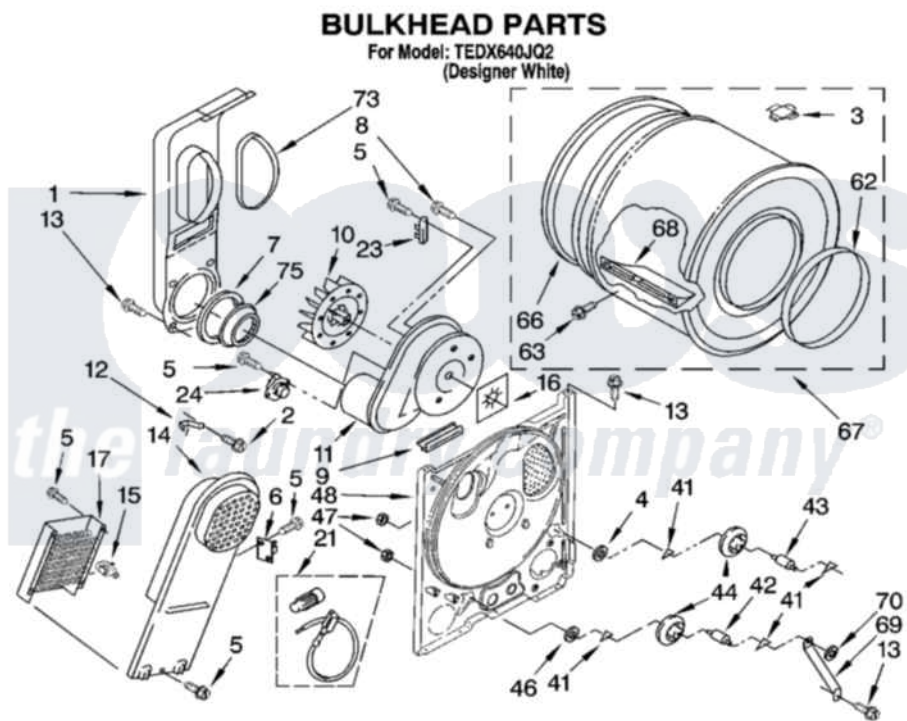

Whirlpool TEDX640JQ2 03 - BULKHEAD PARTS

8180353

5

Whirlpool [Residential Whirlpool TEDX640JQ2 Dryer Parts](#) Parts Diagram 03 - BULKHEAD PARTS
 Click on the part number to view part

Item	Original Part Number	Replaced By	Status	Part Description
1	694283	279505		Chute
2	489463			Screw, 8-18 X 1/16
3	8066086			Plug, Drum Hole
4	3388703			Washer, Support
5	90767			Screw, 8A X 3/8 HeX Washer Head Tapping
6	3977393	279816		Cutoff-Tml
7	347139			Seal, Lint Chute
8	3390647	488729		Screw
9	3392247	686889		Pad
10	694089			Wheel, Blower
11	8557384	8577230		Housing, Blower
12	3398161			CLIP
13	343641	681414		Screw, 10AB X 1/2
14	8541818			Box, Heater
15	3977767			Thermostat, High Limit 250 F
16	3394196			Seal, Blower Shaft

17	3403585	279838	Element
21	279457		Wire Kit, Terminal
23	3392519		Thermal Limiter
24	3387134		Thermostat, Internal-Bias
41	690997		Washer, Thrust
42	3399506	W10359270	Shaft, Drum Roller Threads
43	3399507	W10359269	Shaft, Drum Roller Threads
44	3397588	349241T	Support
46	348197		Washer, Support
47	3359452		Nut, Lock
48	8529955	279793	Bulkhead
62	3394509		Ring, Bearing
63	97787	W10109200	Screw, Baffle Mounting
66	8066085	239087	Seal
67	3396777	697760	Drum
68	342847		Baffle, Drum
69	3976435		Bracket, Support
70	90296		Nut, Push On
73	339956		Seal, Air Duct To Bulkhead
75	696302		Shield, Exhaust