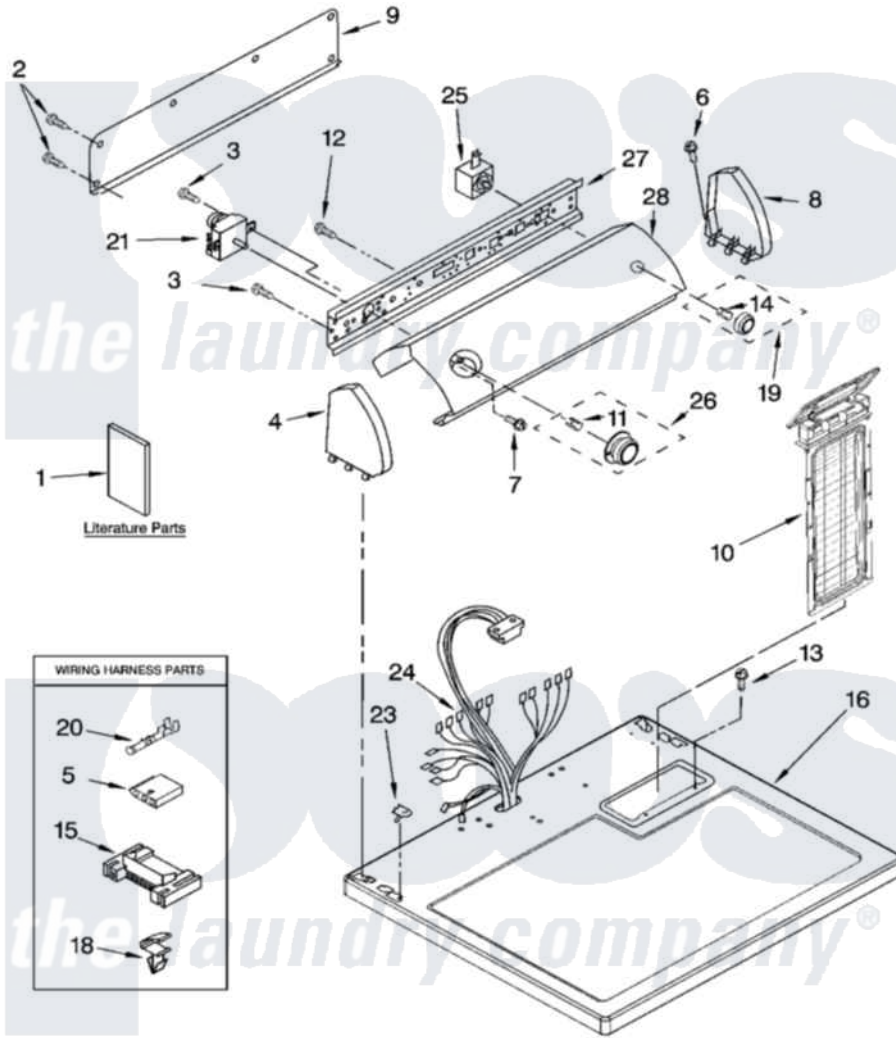

Whirlpool TEDX640PQ0 01 - TOP AND CONSOLE PARTS

Estate®

TOP AND CONSOLE PARTS

For Model: TEDX640PQ0
(Designer White)

29" ELECTRIC
DRYER

5-04 Litho in U.S.A. (djc)

1

Part No. 8180417

Whirlpool Residential Whirlpool TEDX640PQ0 Dryer Parts Parts Diagram 01 - TOP AND CONSOLE PARTS

[Click on the part number to view part](#)

Item	Original Part Number	Replaced By	Status	Part Description
1	8533783		Not Available	Guide, Use & Care
"	8535914		Not Available	Instructions, Installation
"	8533781		Not Available	Sheet, Cycle Feature
"	8528187			Wiring Diagram
"	N/A		Not Available	Following May Be Purchased DO-IT-YOURSELF REPAIR MANUALS
"	677818		Not Available	Manual, Do-It- Yourself Repair (Dryer)
2	693995			Screw, Hex Head
3	3390646	W10139210		Screw, 8-18 X 5/16
4	8274437	279960		Endcap
5	3936144			Do-It-Yourself Repair Manuals
6	388326			Screw, 8-18 X 1.25
7	8533951	3400859		Screw, Grounding
8	8274434	279960		Endcap
9	8274261			Do-It-Yourself Repair Manuals

10	8558467		Screen, Lint
11	688805		Clip, Spring Knob
12	8533971	90767	Screw, 8A X 3/8 HeX Washer Head Tapping
13	688983	487240	Screw, For Mtg. Service Capacitor
14	8536939		Clip, Knob
15	3395683		Receptacle, Multi-Terminal
16	8557930	8563985	Top
18	3394427		Clip-Harness
19	8557462		Knob, Push-To-Start
20	94614		Terminal
21	8299781		Timer, 60 Hz
23	357213		Nut, Push-In
24	8299867	W10450292	Harness, Wiring
25	3977456		Switch, Push-To-Start
26	8557456		Timer Knob Assembly
27	8271418		Bracket, Control
28	3977947		Panel, Control
"	N/A	Not Available	ACCESSORY PARTS
"	279948	4392065	Kit, Dryer Repair
"	689790		Dry Rack
"	8522199		Accessory Parts
"	72017		Paint, Touch-Up
"	350930		Paint, Pressurized Spray B
"	350938		Paint, Pressurized Spray B
"	799344		Paint, Touch-Up)