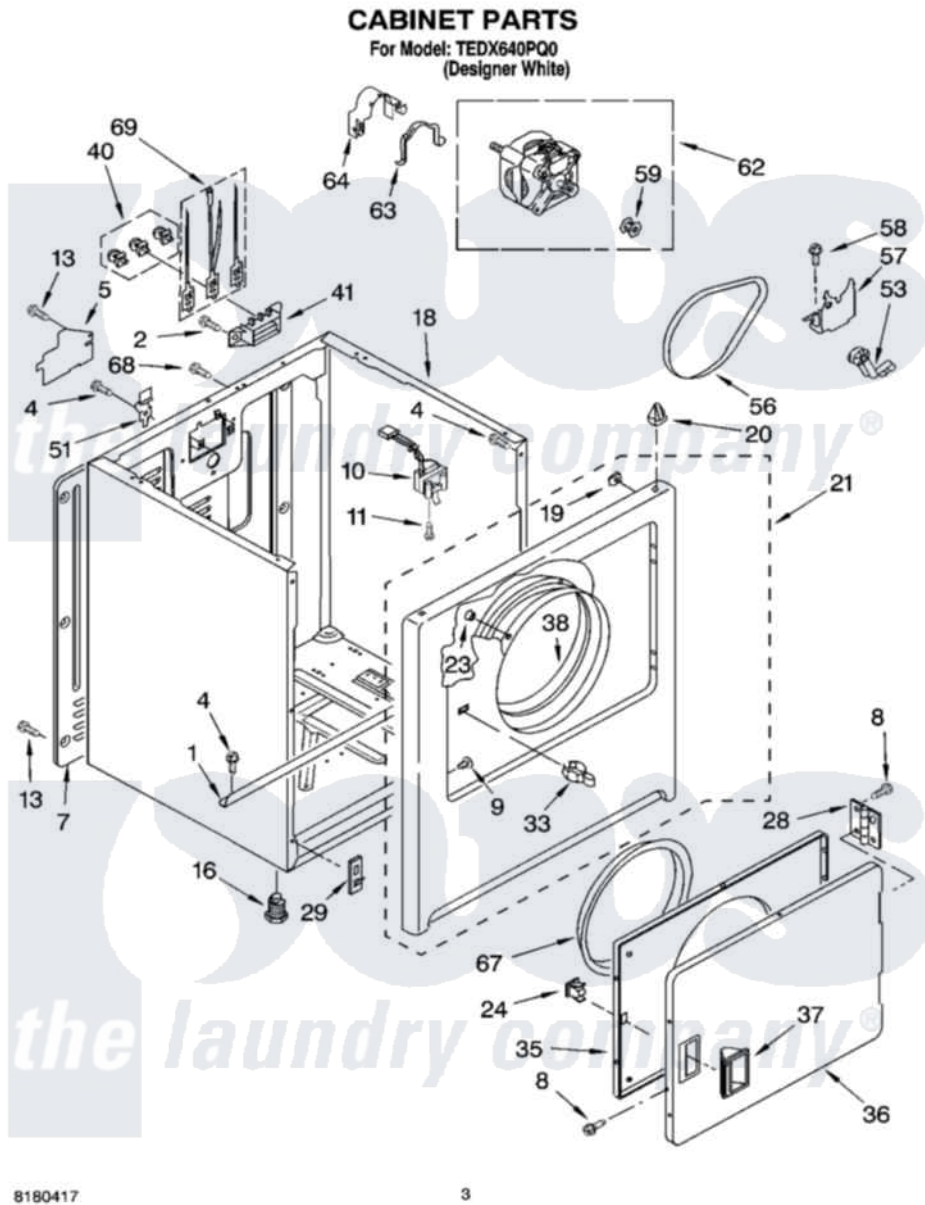

# Whirlpool TEDX640PQ0 02 - CABINET PARTS

8180417

3

Whirlpool Residential Whirlpool TEDX640PQ0 Dryer Parts Parts Diagram 02 - CABINET PARTS  
Click on the part number to view part

Item	Original Part Number	Replaced By	Status	Part Description
1	<a href="#">8541400</a>			Bracket, Cabinet
2	3393008	<a href="#">308685</a>		Side Trim )
4	343641	<a href="#">681414</a>		Screw, 10AB X 1/2
5	<a href="#">3396795</a>			Cover, Terminal Block
7	3396807	<a href="#">280040</a>		Panel-Rear
8	342055	<a href="#">488627</a>		Screw
9	<a href="#">3404413</a>			Plug, Hinge Hole
10	3406104	<a href="#">3406105</a>		Door Switch Assembly
11	697773	<a href="#">3395530</a>		Screw
13	<a href="#">693995</a>			Screw, Hex Head
16	3392100	<a href="#">49621</a>		Feet-Leveling
18	8530603	<a href="#">8533643</a>		Cabinet
19	<a href="#">98234</a>			Clip, U-Bend
20	690363	<a href="#">18776</a>		Lock, Front Top
21	3403571	<a href="#">279844</a>		Panel
23	685203	<a href="#">279220</a>		Clip