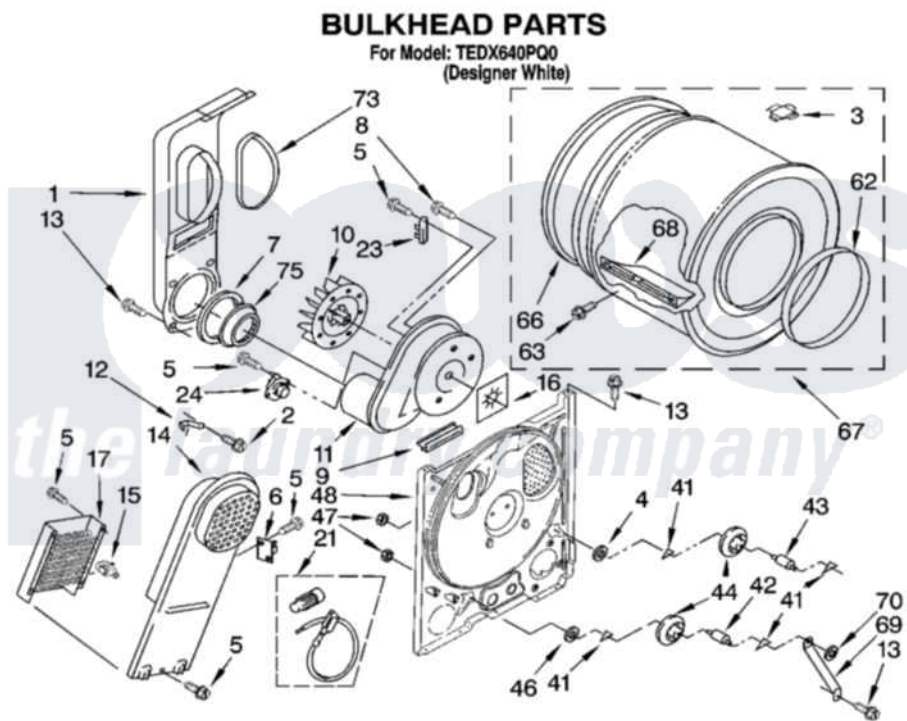

Whirlpool TEDX640PQ0 03 - BULKHEAD PARTS

8180417

5

Whirlpool [Residential Whirlpool TEDX640PQ0 Dryer Parts](#) Parts Diagram 03 - BULKHEAD PARTS
Click on the part number to view part

Item	Original Part Number	Replaced By	Status	Part Description
1	694283	279505		Chute
2	489463			Screw, 8-18 X 1/16
3	8066086			Plug, Drum Hole
4	3388703			Washer, Support
5	90767			Screw, 8A X 3/8 HeX Washer Head Tapping
6	3977393	279816		Cutoff-Tml
7	347139			Seal, Lint Chute
8	3390647	488729		Screw
9	3392247	686889		Pad
10	694089			Wheel, Blower
11	8557384	8577230		Housing, Blower
12	3398161			CLIP
13	343641	681414		Screw, 10AB X 1/2
14	8541818			Box, Heater
15	3977767			Thermostat, High Limit 250 F
16	3394196			Seal, Blower Shaft

17	3403585	279838	Element
21	279457		Wire Kit, Terminal
23	3392519		Thermal Limiter
24	3387134		Thermostat, Internal-Bias
41	690997		Washer, Thrust
42	3399506	W10359270	Shaft, Drum Roller Threads
43	3399507	W10359269	Shaft, Drum Roller Threads
44	3397588	349241T	Support
46	348197		Washer, Support
47	3359452		Nut, Lock
48	8529955	279793	Bulkhead
62	3394509		Ring, Bearing
63	97787	W10109200	Screw, Baffle Mounting
66	8066085	239087	Seal
67	3396777	697760	Drum
68	342847		Baffle, Drum
69	3976435		Bracket, Support
70	90296		Nut, Push On
73	339956		Seal, Air Duct To Bulkhead
75	696302		Shield, Exhaust