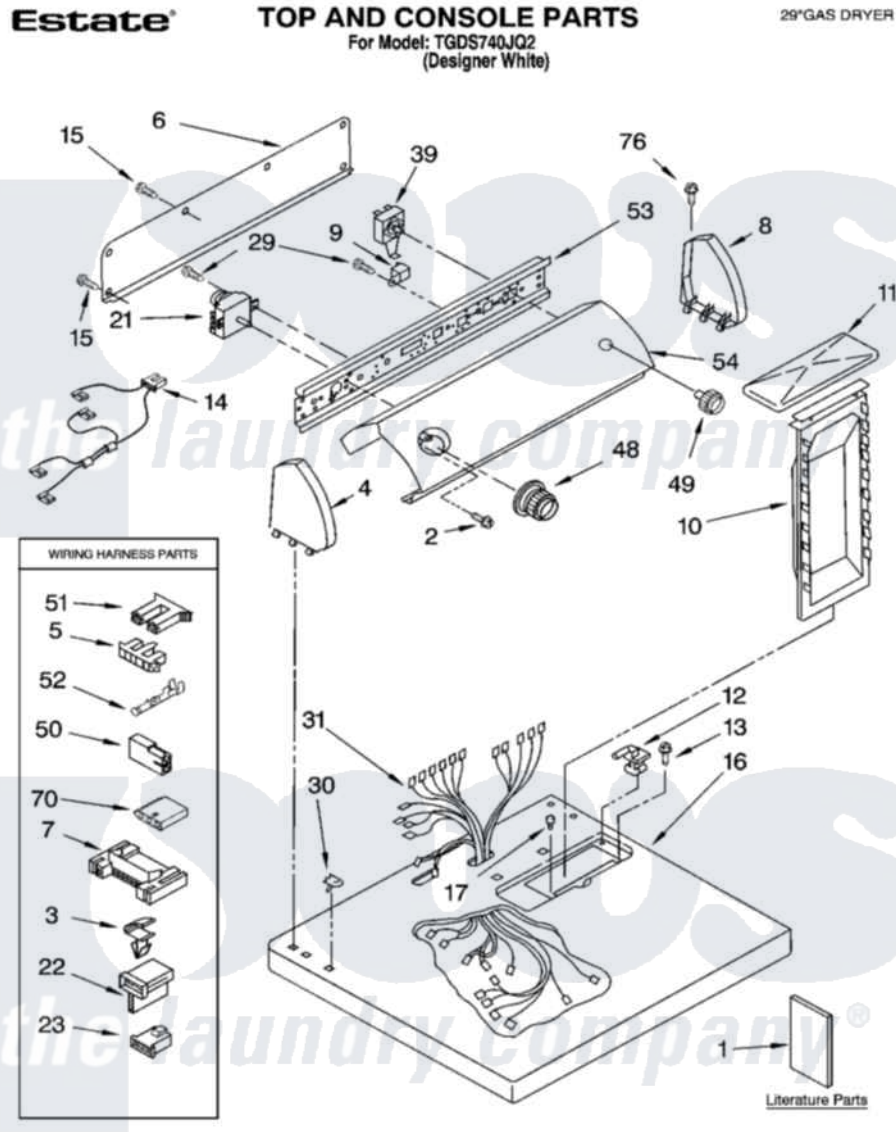

# Whirlpool TGDS740JQ2 01 - TOP AND CONSOLE PARTS

04-04 Litho in U.S.A. (djc)

1

Part No. 8180354

Whirlpool [Residential Whirlpool TGDS740JQ2 Dryer Parts](#) Parts Diagram 01 - TOP AND CONSOLE PARTS  
 Click on the part number to view part

Item	Original Part Number	Replaced By	Status	Part Description
1	LIT3978906		Not Available	Literature Parts (Instructions, Installation)
"	LIT8528588		Not Available	Literature Parts (Use & Care Guide)
"	LIT8528187		Not Available	Literature Parts (Wiring Diagram)
"	N/A		Not Available	Following May Be Purchased DO-IT-YOURSELF REPAIR MANUALS
"	LIT677818	<a href="#">677818L</a>		Diy
2	<a href="#">3400859</a>			Screw, Grounding
3	<a href="#">3394427</a>			Clip-Harness
4	8274437	<a href="#">279960</a>		Endcap
5	<a href="#">3397269</a>			Connector, Timer
6	<a href="#">8274261</a>			Do-It-Yourself Repair Manuals
7	<a href="#">3395683</a>			Receptacle, Multi-Terminal
8	8274434	<a href="#">279960</a>		Endcap
9	<a href="#">694419</a>			Mini-Buzzer