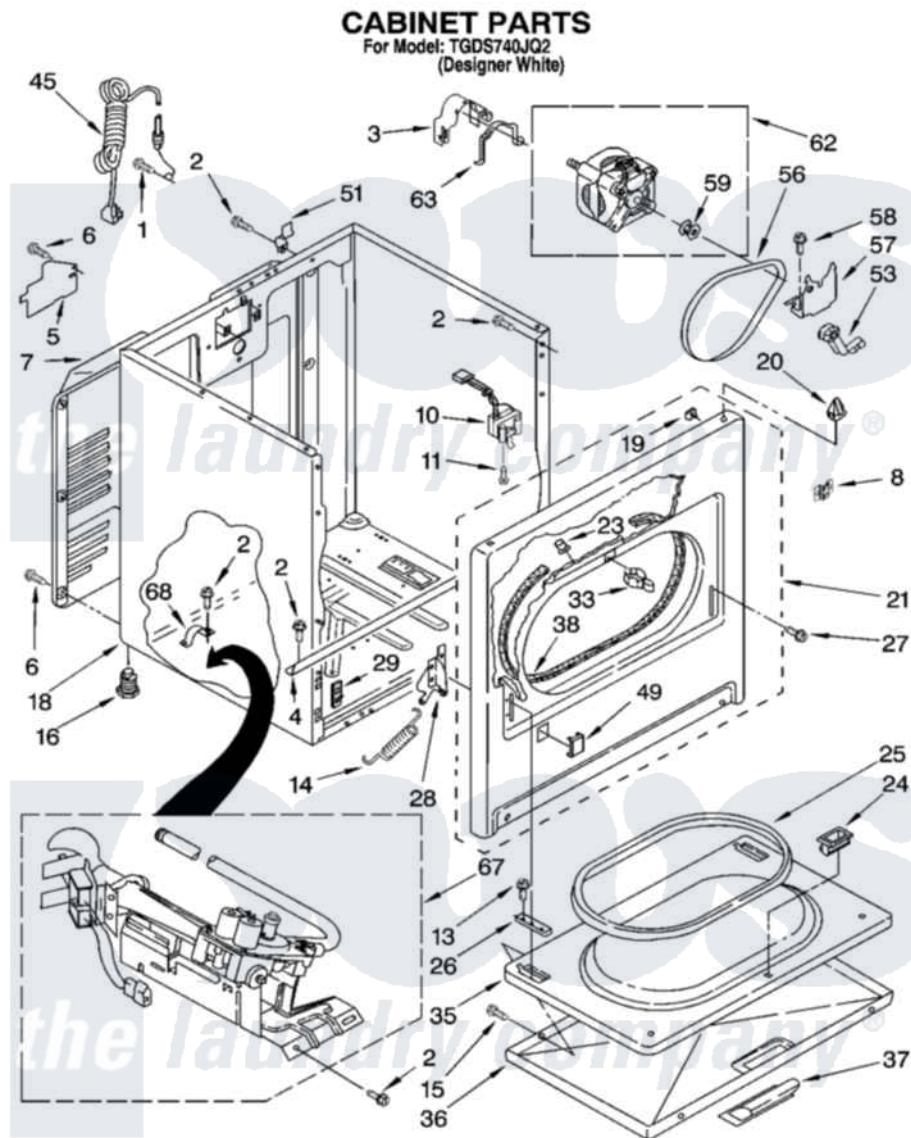

# Whirlpool TGDS740JQ2 02 - CABINET PARTS

8180354

3

Whirlpool Residential Whirlpool TGDS740JQ2 Dryer Parts Parts Diagram 02 - CABINET PARTS

[Click on the part number to view part](#)

Item	Original Part Number	Replaced By	Status	Part Description
1	697776	<a href="#">4331106</a>		Screw, No.10-32 X 7/16
2	343641	<a href="#">681414</a>		Screw, 10AB X 1/2
3	<a href="#">3404162</a>			Clamp, Motor
4	<a href="#">8541400</a>			Bracket, Cabinet
5	<a href="#">3396795</a>			Cover, Terminal Block
6	<a href="#">693995</a>			Screw, Hex Head
7	3396805	<a href="#">280043</a>		Panel-Rear
8	8546676	<a href="#">W10041960</a>		Spring, Door
10	3406109	<a href="#">3406107</a>		Door Switch Assembly
11	697773	<a href="#">3395530</a>		Screw
13	<a href="#">694091</a>			Trim, Side Right Hand
14	8541401	<a href="#">W10041960</a>		Spring, Door
15	3357011	<a href="#">308685</a>		Side Trim )
16	3392100	<a href="#">49621</a>		Feet-Leveling
"	<a href="#">279810</a>			Foot-Optional
18	8530603	<a href="#">8533643</a>		Cabinet