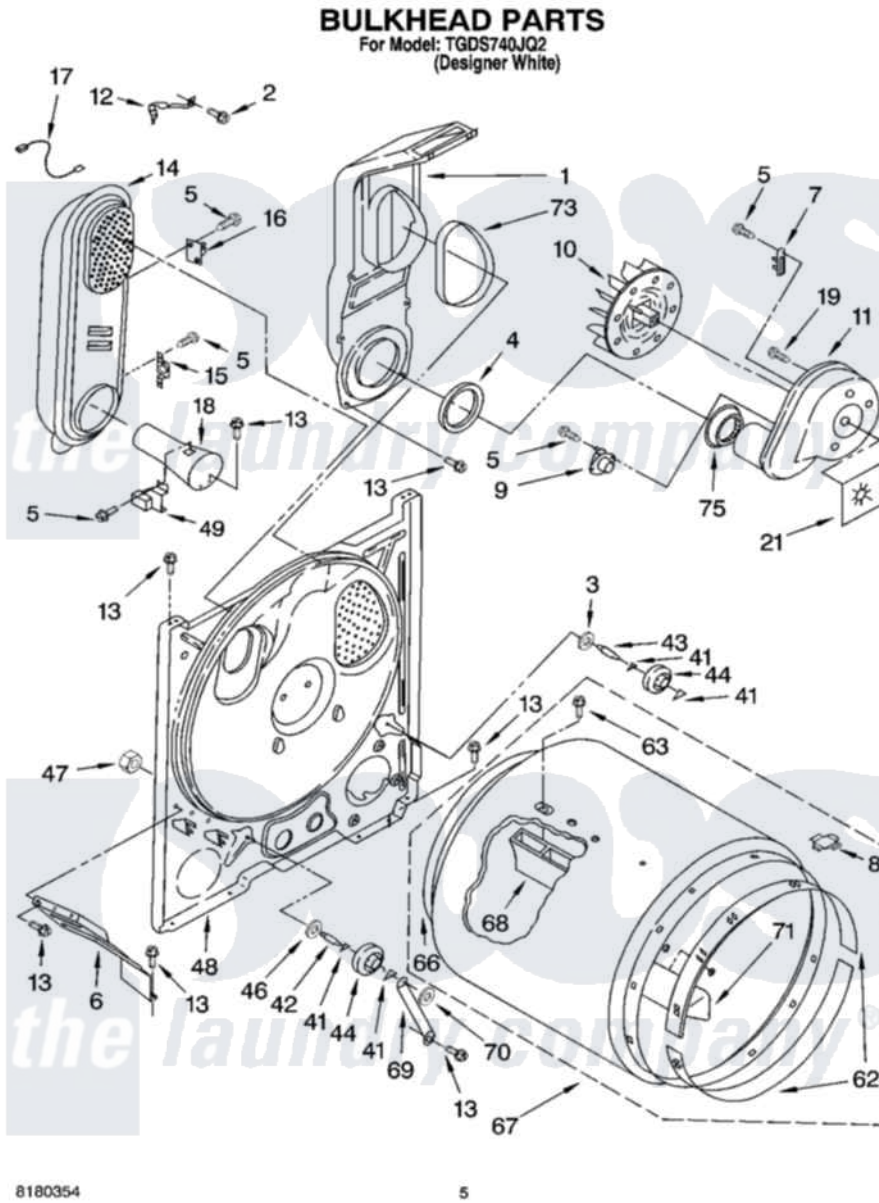

Whirlpool TGDS740JQ2 03 - BULKHEAD PARTS

Whirlpool [Residential Whirlpool TGDS740JQ2 Dryer Parts](#) Parts Diagram 03 - BULKHEAD PARTS
[Click on the part number to view part](#)

Item	Original Part Number	Replaced By	Status	Part Description
1	348368			Lint Chute Assembly
2	489463			Screw, 8-18 X 1/16
3	3388703			Washer, Support
4	347139			Seal, Lint Chute
5	90767			Screw, 8A X 3/8 HeX Washer Head Tapping
6	3406022			Bracket, Bulkhead
7	3392519			Thermal Limiter
8	8066086			Plug, Drum Hole
9	3387134			Thermostat, Internal-Bias
10	694089			Wheel, Blower
11	8557384	8577230		Housing, Blower
12	8066155			Clip, Heater Box
13	343641	681414		Screw, 10AB X 1/2
14	8530285	279980		Box
15	3403140			Thermostat, High-Limit 205F
16	280010			Kit, Thermal Cut-Off

17	3401707		Jumper, Tco-High Limit
18	8066049		Funnel, Burner Light
19	3390647	488729	Screw
21	3394196		Seal, Blower Shaft
41	690997		Washer, Thrust
42	3399506	W10359270	Shaft, Drum Roller Threads
43	3399507	W10359269	Shaft, Drum Roller Threads
44	3397588	349241T	Support
46	348197		Washer, Support
47	3359452		Nut, Lock
48	3403491	279796	Bulkhead
49	338906		Radiant, Sensor
62	692526	279441	BeaRng-Rng
63	97787	W10109200	Screw, Baffle Mounting
66	3406130	279857	Seal
67	695587		Drum Assembly
68	692490		Baffle, Drum
69	3976434		Bracket, Support Shaft
70	90296		Nut, Push On
71	3403636		Baffle, Drum
73	339956		Seal, Air Duct To Bulkhead
75	696302		Shield, Exhaust