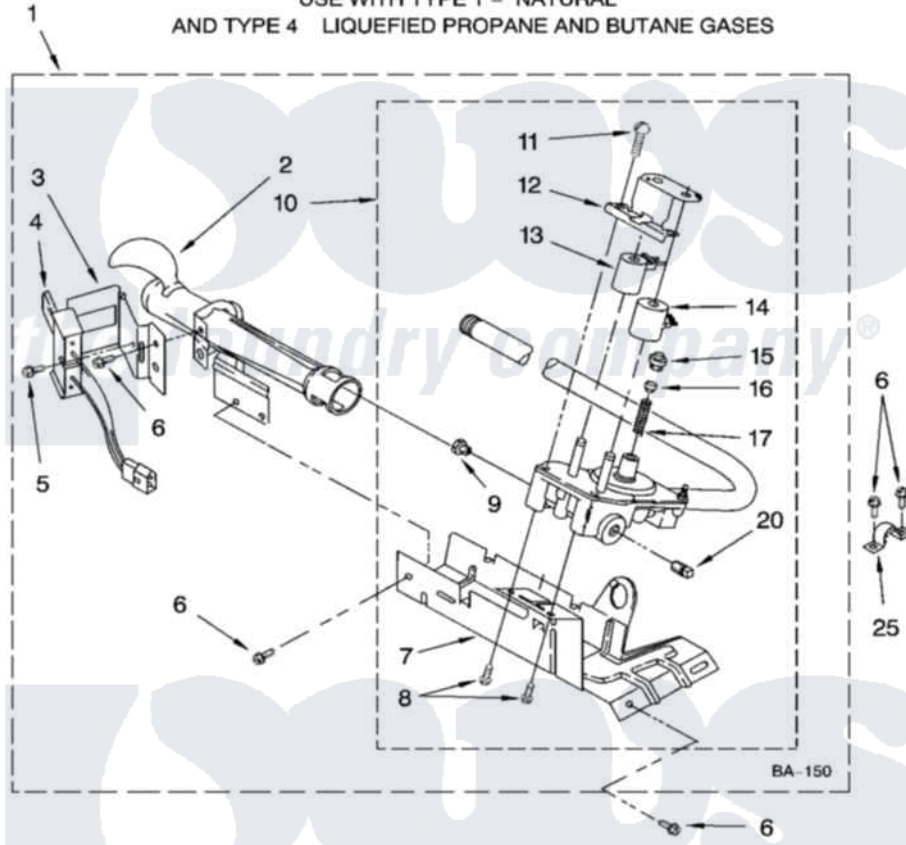

Whirlpool TGDS740JQ2 04 - 8318272 BURNER ASSEMBLY

8318272 BURNER ASSEMBLY

For Model: TGDS740JQ2
(Designer White)

USE WITH TYPE 1 - NATURAL
AND TYPE 4 LIQUEFIED PROPANE AND BUTANE GASES

8180354

7

Whirlpool Residential Whirlpool TGDS740JQ2 Dryer Parts Parts Diagram 04 - 8318272 BURNER ASSEMBLY
Click on the part number to view part

Item	Original Part Number	Replaced By	Status	Part Description
1	8318272	W10465748		Burner-Gas
2	688617	693140		Burner
3	694298			Bracket, Ignitor
4	686590	279311		Ignitor
5	3393909			Screw, 8-32 X 7/8
6	343641	681414		Screw, 10AB X 1/2
7	693986			Base, Burner
8	3387057			Screw, 10-16 X 1/2 Orifice, Burner
9	234826			Orifice, Burner Type 1
"	229742			Orifice, Burner
"	234868			Orifice, Burner
10	8318277	W10337269		Valve-Gas
11	694421			Screw, Bracket Mounting
12	694538			Bracket, Shunt
13	694540			Coil, 60 Hz
14	694539			Coil, 60 Hz

15	694424		Leak, Limiter
16	694423		Screw, Regulator Adjustment
17	694422		Spring, Regulator
20	239822	W10295523	Plug, Pipe
25	341029		Clamp, Pipe Door Spring
"	694572	49572A	Conversion Kit To Type L.p.g.f
"	N/A		Not Available