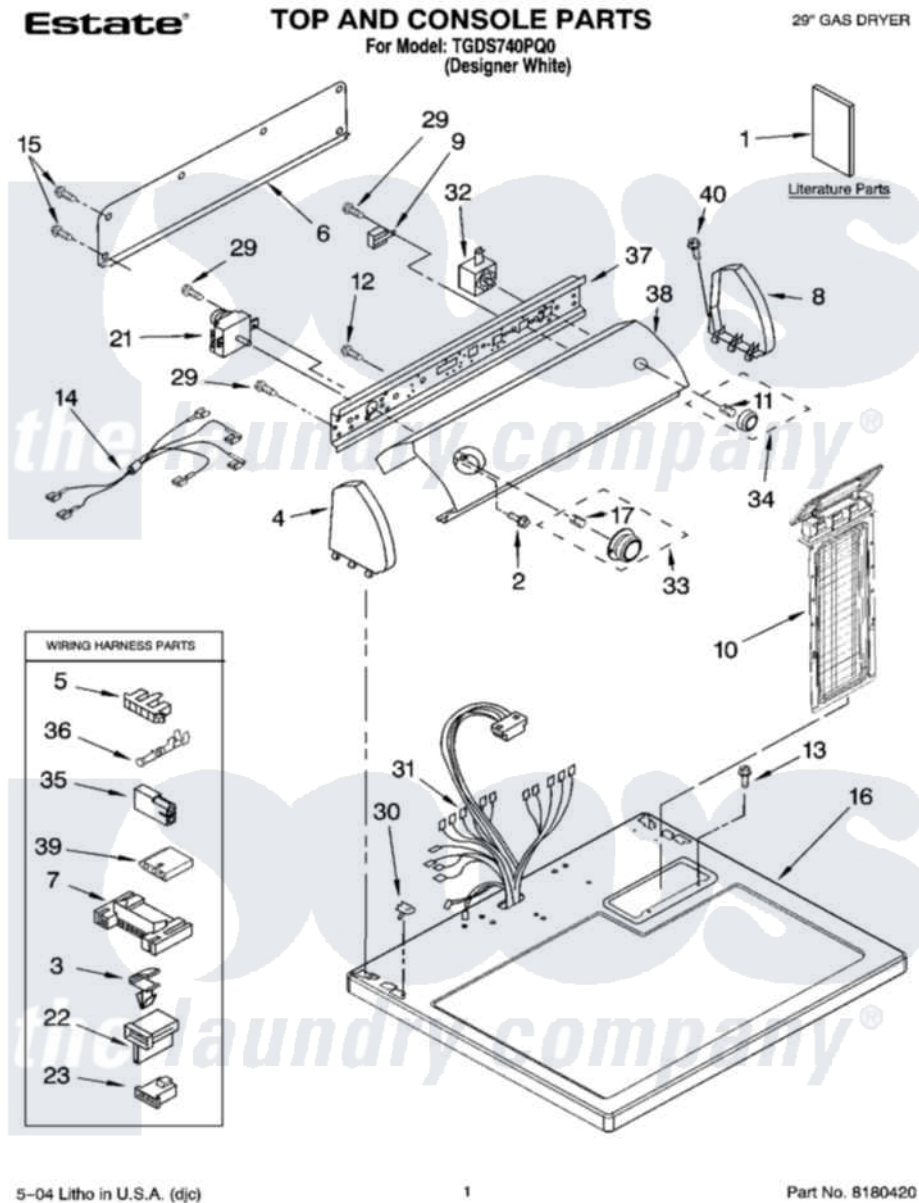

Whirlpool TGDS740PQ0 01 - TOP AND CONSOLE PARTS

5-04 Litho in U.S.A. (djc)

1

Part No. 8180420

Whirlpool [Residential Whirlpool TGDS740PQ0 Dryer Parts](#) Parts Diagram 01 - TOP AND CONSOLE PARTS
 Click on the part number to view part

Item	Original Part Number	Replaced By	Status	Part Description
1	8562589		Not Available	Instructions, Installation
"	8533783		Not Available	Guide, Use & Care
"	8528187			Wiring Diagram
"	8533781		Not Available	Sheet, Cycle Feature
"	N/A		Not Available	Following May Be Purchased DO-IT-YOURSELF REPAIR MANUALS
"	677818		Not Available	Manual, Do-It- Yourself Repair (Dryer)
2	8533951	3400859		Screw, Grounding
3	3394427			Clip-Harness
4	8274437	279960		Endcap
5	3397269			Connector, Timer
6	8274261			Do-It-Yourself Repair Manuals
7	3395683			Receptacle, Multi-Terminal
8	8274434	279960		Endcap
9	694419			Mini-Buzzer

10	8558463		Handle And Lint Screen Assembly
11	8536939		Clip, Knob
12	8533971	90767	Screw, 8A X 3/8 HeX Washer Head Tapping
13	688983	487240	Screw, For Mtg. Service Capacitor
14	8539888		Jumper, Wire
15	693995		Screw, Hex Head
16	8557930	8563985	Top
17	688805		Clip, Spring Knob
21	3976584		Timer Assembly
22	3403499		Connector, 2-Postion
23	3403498		Connector, 3-Position
29	3390646	W10139210	Screw, 8-18 X 5/16
30	357213		Nut, Push-In
31	8299876		Harness, Wiring
32	3404233		Switch, Push-To-Start
33	8557456		Timer Knob Assembly
34	8557460		Knob, Control
35	717252		Receptacle, Terminal
36	94614		Terminal
37	8271418		Bracket, Control
38	3977948		Panel, Control
39	3936144		Do-It-Yourself Repair Manuals
40	388326		Screw, 8-18 X 1.25
"	N/A	Not Available	ACCESSORY PARTS
"	279948	4392065	Kit, Dryer Repair
"	8522199		Accessory Parts
"	346764		Kit, Hold Down
"	3404351		Accessory Parts
"	72017		Paint, Touch-Up
"	350930		Paint, Pressurized Spray B
"	350938		Paint, Pressurized Spray B
"	799344		Paint, Touch-Up)