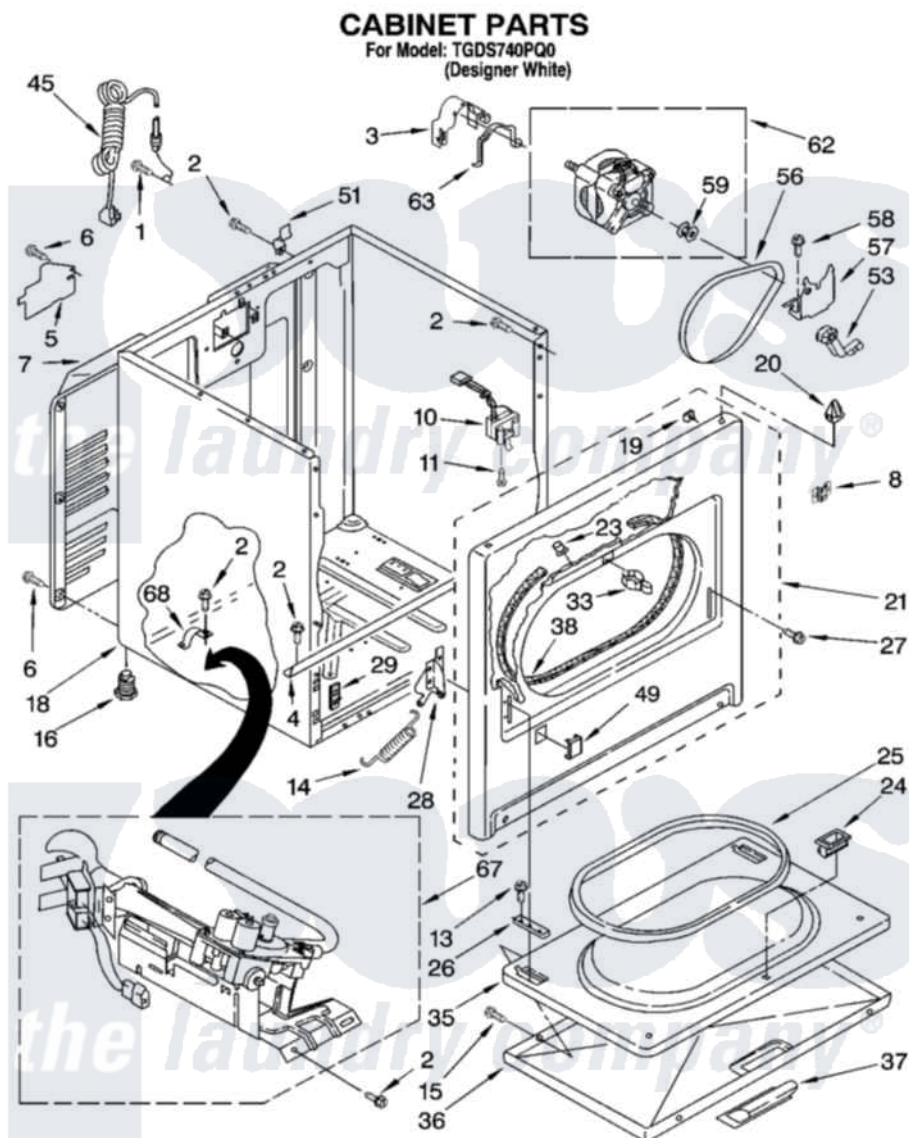

# Whirlpool TGDS740PQ0 02 - CABINET PARTS

8180420

3

Whirlpool Residential Whirlpool TGDS740PQ0 Dryer Parts Parts Diagram 02 - CABINET PARTS

[Click on the part number to view part](#)

Item	Original Part Number	Replaced By	Status	Part Description
1	697776	<a href="#">4331106</a>		Screw, No.10-32 X 7/16
2	343641	<a href="#">681414</a>		Screw, 10AB X 1/2
3	<a href="#">3404162</a>			Clamp, Motor
4	<a href="#">8541400</a>			Bracket, Cabinet
5	<a href="#">3396795</a>			Cover, Terminal Block
6	<a href="#">693995</a>			Screw, Hex Head
7	3396805	<a href="#">280043</a>		Panel-Rear
8	8546676	<a href="#">W10041960</a>		Spring, Door
10	3406109	<a href="#">3406107</a>		Door Switch Assembly
11	697773	<a href="#">3395530</a>		Screw
13	<a href="#">694091</a>			Trim, Side Right Hand
14	8541401	<a href="#">W10041960</a>		Spring, Door
15	3357011	<a href="#">308685</a>		Side Trim )
16	3392100	<a href="#">49621</a>		Feet-Leveling
"	<a href="#">279810</a>			Foot-Optional
18	8530603	<a href="#">8533643</a>		Cabinet