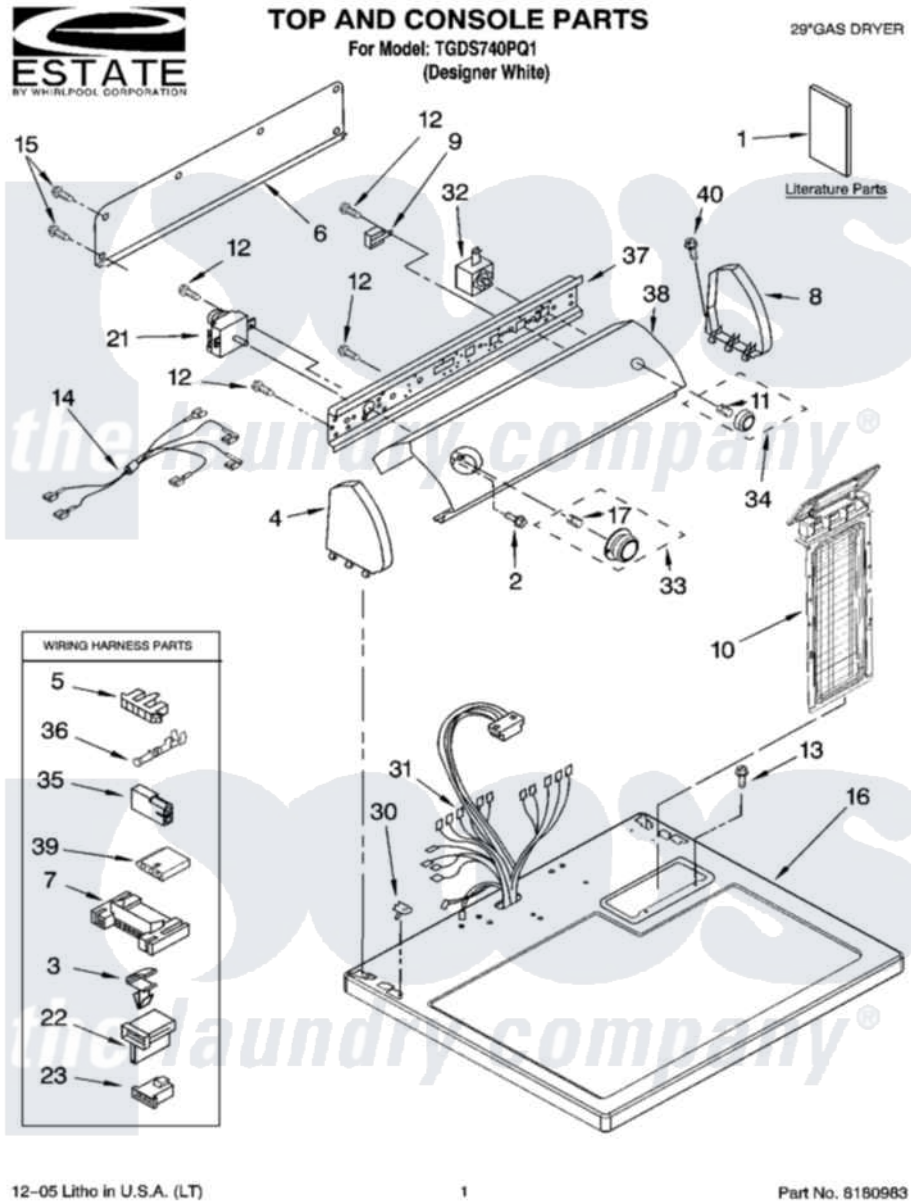

# Whirlpool TGDS740PQ1 01 - TOP AND CONSOLE PARTS

12-05 Litho in U.S.A. (LT)

1

Part No. 8180983

Whirlpool [Residential Whirlpool TGDS740PQ1 Dryer Parts](#) Parts Diagram 01 - TOP AND CONSOLE PARTS  
 Click on the part number to view part

10	<a href="#">8558463</a>		Handle And Lint Screen Assembly
11	<a href="#">8536939</a>		Clip, Knob
12	8533971	<a href="#">90767</a>	Screw, 8A X 3/8 HeX Washer Head Tapping
13	688983	<a href="#">487240</a>	Screw, For Mtg. Service Capacitor
14	<a href="#">8539888</a>		Jumper, Wire
15	<a href="#">693995</a>		Screw, Hex Head
16	8557930	<a href="#">8563985</a>	Top
17	<a href="#">688805</a>		Clip, Spring Knob
21	<a href="#">3976584</a>		Timer Assembly
22	<a href="#">3403499</a>		Connector, 2-Postion
23	<a href="#">3403498</a>		Connector, 3-Position
30	<a href="#">357213</a>		Nut, Push-In
31	<a href="#">8299876</a>		Harness, Wiring
32	<a href="#">8543274</a>		Switch, Push-To-Start
33	<a href="#">8557456</a>		Timer Knob Assembly
34	<a href="#">8557460</a>		Knob, Control
35	<a href="#">717252</a>		Receptacle, Terminal
36	<a href="#">94614</a>		Terminal
37	<a href="#">8271418</a>		Bracket, Control
38	<a href="#">3977948</a>		Panel, Control
39	<a href="#">3936144</a>		Do-It-Yourself Repair Manuals
40	<a href="#">388326</a>		Screw, 8-18 X 1.25