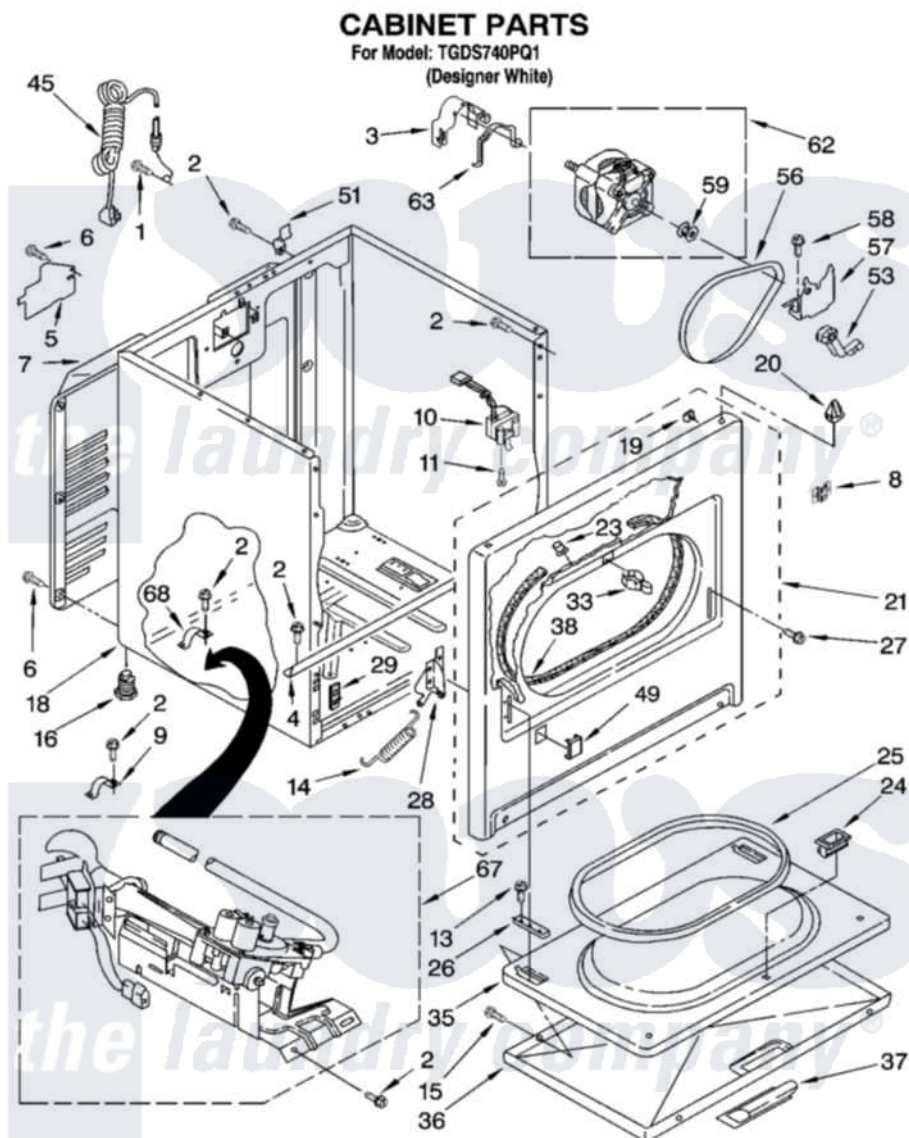

Whirlpool TGDS740PQ1 02 - CABINET PARTS

8180983

3

Whirlpool [Residential Whirlpool TGDS740PQ1 Dryer Parts](#) Parts Diagram 02 - CABINET PARTS

[Click on the part number to view part](#)

Item	Original Part Number	Replaced By	Status	Part Description
1	697776	4331106		Screw, No.10-32 X 7/16
2	343641	681414		Screw, 10AB X 1/2
3	3404162			Clamp, Motor
4	8541400			Bracket, Cabinet
5	3396795			Cover, Terminal Block
6	693995			Screw, Hex Head
7	3396805	280043		Panel-Rear
8	8546676	W10041960		Spring, Door
9	3980175			Clamp, Elbow
10	3406109	3406107		Door Switch Assembly
11	697773	3395530		Screw
13	694091			Trim, Side Right Hand
14	8541401	W10041960		Spring, Door
15	3357011	308685		Side Trim)
16	3392100	49621		Feet-Leveling
"	279810			Foot-Optional

18	8530603	8533643	Cabinet
19	98234		Clip, U-Bend
20	690363	18776	Lock, Front Top
21	3395197	279740	Panel
23	685203	279220	Clip
24	3389441		Door Catch Assembly
25	3390731		Seal, Door
26	337189		Clip, Hinge
27	342043	486146	Screw
28	8066056		Hinge, Door
"	8066057		Hinge, Door
29	3394083		Clip, Front Panel
33	696144	279570	Latch
35	695737		Door, Rear
36	3393549		Door, Front
37	690270	348721	Handle
38	3406129		Seal And Bearing Assembly
45	344020	3401402	Cord, Power
49	3394975		Plug, Front Panel
51	238088	8066217	Hinge, Top
53	691366		Idler And Pulley Assembly
56	8066065	341241	Belt
57	348780		Base, Motor
58	3400500		Bolt, 3405245 5/16-18 X 3/4
59	3394341	W10299847	Pulley-Motor
62	8066206	279827	Motor-Drve
63	660658		Clamp, Motor Mounting 343481 685441
67	8318272	W10465748	Burner-Gas
68	341029		Clamp, Pipe Door Spring