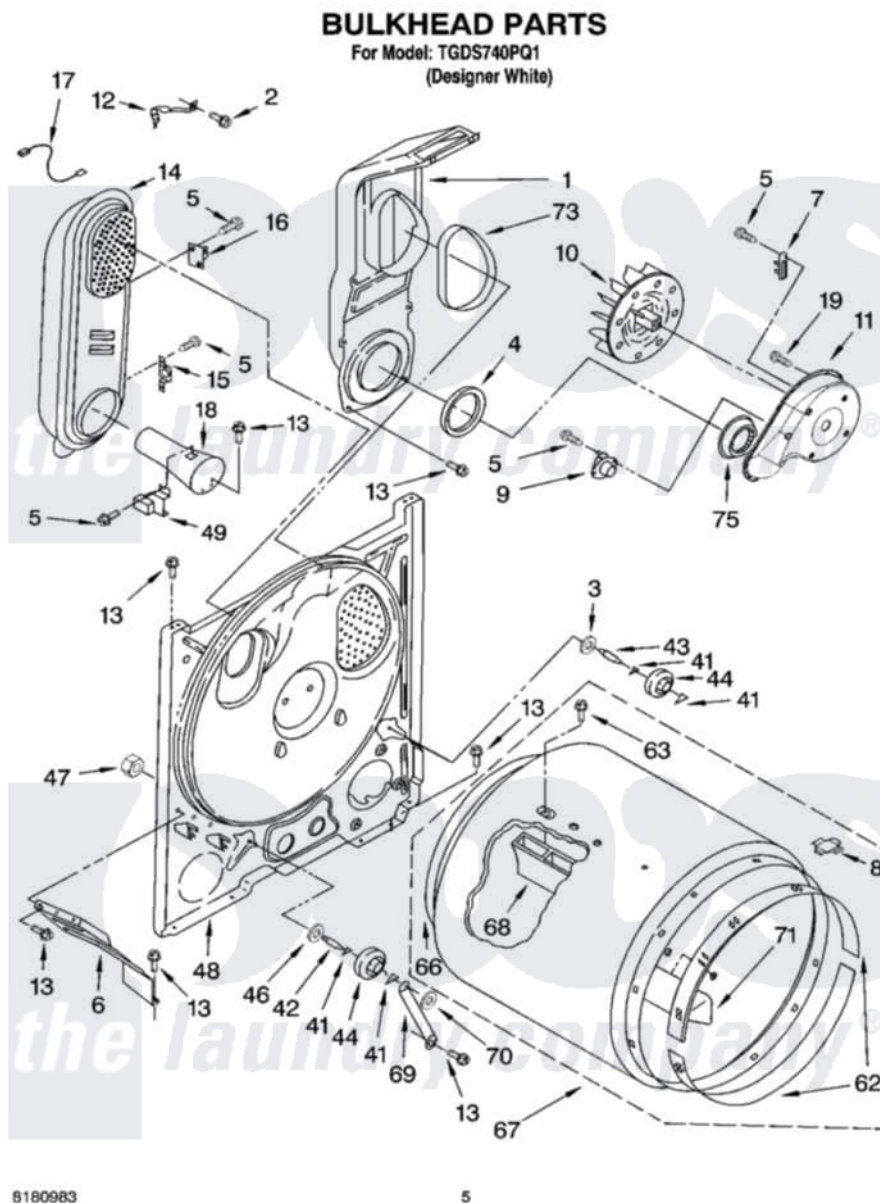

Whirlpool TGDS740PQ1 03 - BULKHEAD PARTS

Whirlpool [Residential Whirlpool TGDS740PQ1 Dryer Parts](#) Parts Diagram 03 - BULKHEAD PARTS
Click on the part number to view part

Item	Original Part Number	Replaced By	Status	Part Description
1	348368			Lint Chute Assembly
2	489463			Screw, 8-18 X 1/16
3	3388703			Washer, Support
4	347139			Seal, Lint Chute
5	90767			Screw, 8A X 3/8 HeX Washer Head Tapping
6	3406022			Bracket, Bulkhead
7	3392519			Thermal Limiter
8	8066086			Plug, Drum Hole
9	3387134			Thermostat, Internal-Bias
10	694089			Wheel, Blower
11	8577230			Housing, Blower
12	8066155			Clip, Heater Box
13	343641	681414		Screw, 10AB X 1/2
14	8530285	279980		Box
15	3403140			Thermostat, High-Limit 205F
16	280010			Kit, Thermal Cut-Off

17	3401707		Jumper, Tco-High Limit
18	8066049		Funnel, Burner Light
19	3390647	488729	Screw
41	690997		Washer, Thrust
42	3399506	W10359270	Shaft, Drum Roller Threads
43	3399507	W10359269	Shaft, Drum Roller Threads
44	3397590	349241T	Support
46	348197		Washer, Support
47	3359452		Nut, Lock
48	3403491	279796	Bulkhead
49	338906		Radiant, Sensor
62	692526	279441	BeaRng-Rng
63	97787	W10109200	Screw, Baffle Mounting
66	3406130	279857	Seal
67	695587		Drum Assembly
68	692490		Baffle, Drum
69	3976434		Bracket, Support Shaft
70	90296		Nut, Push On
71	3403636		Baffle, Drum
73	339956		Seal, Air Duct To Bulkhead
75	696302		Shield, Exhaust