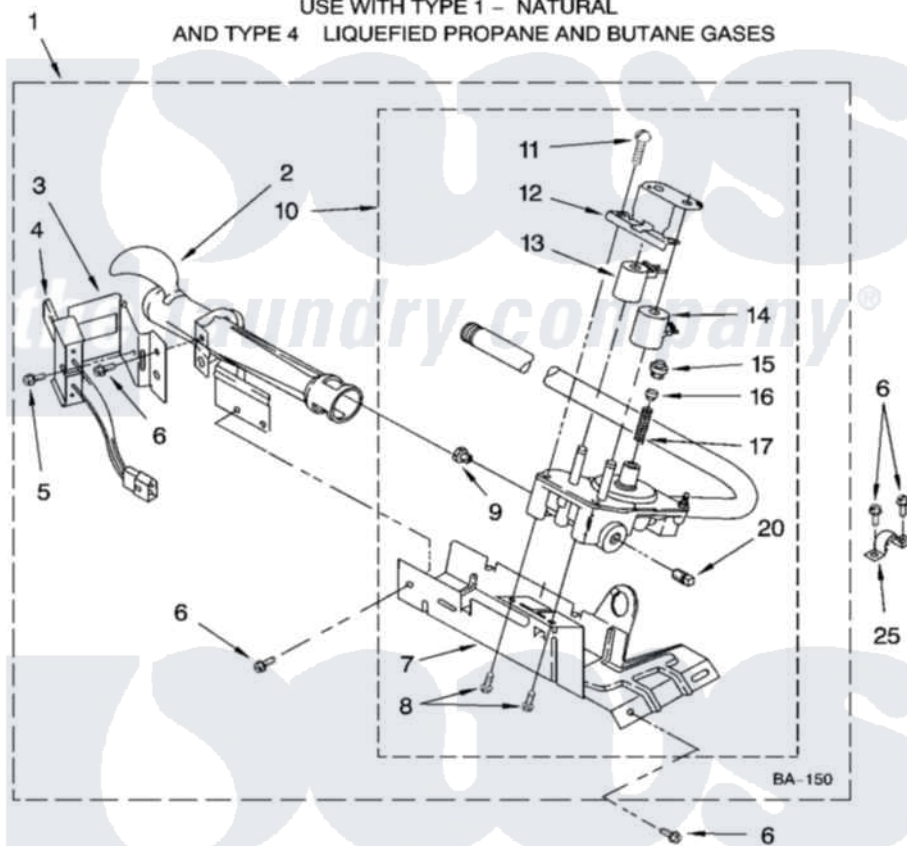

Whirlpool TGDS740PQ1 04 - 8318272 BURNER ASSEMBLY, OPTIONAL PARTS (NOT INCLUDED)

8318272 BURNER ASSEMBLY

For Model: TGDS740PQ1

(Designer White)

USE WITH TYPE 1 - NATURAL
AND TYPE 4 LIQUEFIED PROPANE AND BUTANE GASES

8180983

7

Whirlpool [Residential Whirlpool TGDS740PQ1 Dryer Parts](#) Parts Diagram 04 - 8318272 BURNER ASSEMBLY, OPTIONAL PARTS (NOT INCLUDED).
Click on the part number to view part

Item	Original Part Number	Replaced By	Status	Part Description
1	8318272	W10465748		Burner-Gas
2	688617	693140		Burner
3	694298			Bracket, Ignitor
4	686590	279311		Ignitor
5	3393909			Screw, 8-32 X 7/8
6	343641	681414		Screw, 10AB X 1/2
7	693986			Base, Burner
8	3387057			Screw, 10-16 X 1/2 Orifice, Burner
9	234826			Orifice, Burner Type 1
"	229742			Orifice, Burner
"	234868			Orifice, Burner
10	8318277	W10337269		Valve-Gas
11	694421			Screw, Bracket Mounting
12	694538			Bracket, Shunt