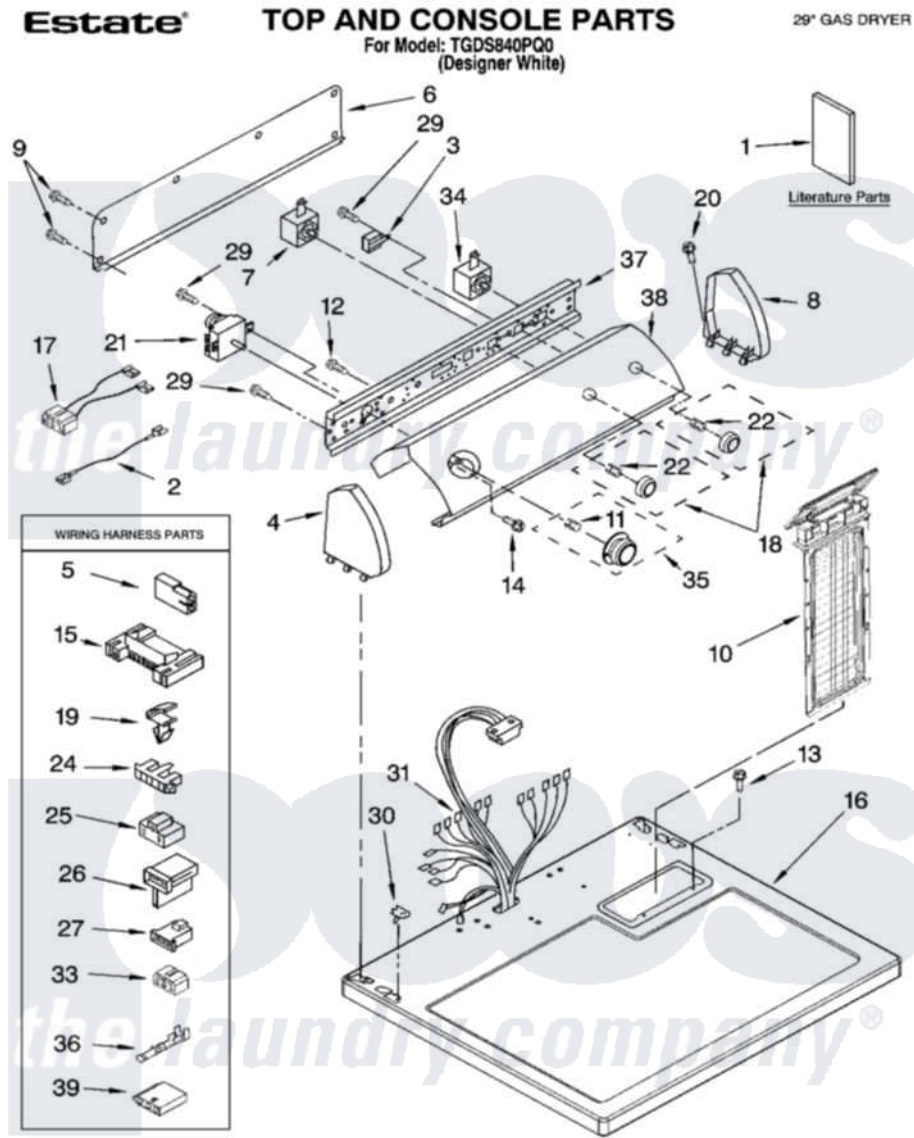

Whirlpool TGDS840PQ0 01 - TOP AND CONSOLE PARTS

5-04 Litho in U.S.A. (djc)

1

Part No. 8180421

Whirlpool Residential Whirlpool TGDS840PQ0 Dryer Parts Parts Diagram 01 - TOP AND CONSOLE PARTS

[Click on the part number to view part](#)

Item	Original Part Number	Replaced By	Status	Part Description
1	8562589		Not Available	Instructions, Installation
"	8533783		Not Available	Guide, Use & Care
"	8528190		Not Available	Wiring Diagram
"	8533781		Not Available	Sheet, Cycle Feature
"	N/A		Not Available	Following May Be Purchased DO-IT-YOURSELF REPAIR MANUALS
"	677818		Not Available	Manual, Do-It- Yourself Repair (Dryer)
2	3401684			Jumper, Wire
3	694419			Mini-Buzzer
4	8274437	279960		Endcap
5	717252			Receptacle, Terminal
6	8274261			Do-It-Yourself Repair Manuals
7	3399639			Switch, Rotary Temperature
8	8274434	279960		Endcap
9	693995			Screw, Hex Head

10	8558463		HANdle And Lint Screen Assembly
11	688805		Clip, Spring Knob
12	8533971	90767	Screw, 8A X 3/8 HeX Washer Head Tapping
13	688983	487240	Screw, For Mtg. Service Capacitor
14	8533951	3400859	Screw, Grounding
15	3395683		Receptacle, Multi-Terminal
16	8557930	8563985	Top
17	8539893		Wire, Jumper
18	8557460		Knob, Control
19	3394427		Clip-Harness
20	388326		Screw, 8-18 X 1.25
21	8299765		Timer Assembly
22	8536939		Clip, Knob
24	3397269		Connector, Timer
25	3401144		Connector
26	3403499		Connector, 2-Postion
27	3403498		Connector, 3-Position
29	3390646	W10139210	Screw, 8-18 X 5/16
30	357213		Nut, Push-In
31	8299879		Harness, Wiring
33	3347243		Block, Disconnect
34	3398095		Switch, Push-To-Start
35	8557456		Timer Knob Assembly
36	94614		Terminal
37	8271418		Bracket, Control
38	3977949		Panel, Control
39	3936144		Do-It-Yourself Repair Manuals
"	N/A	Not Available	ACCESSORY PARTS
"	279948	4392065	Kit, Dryer Repair
"	346764		Kit, Hold Down
"	8522199		Accessory Parts
"	3406839		Dry Rack Assembly
"	72017		Paint, Touch-Up
"	350930		Paint, Pressurized Spray B
"	350938		Paint, Pressurized Spray B
"	799344		Paint, Touch-Up)