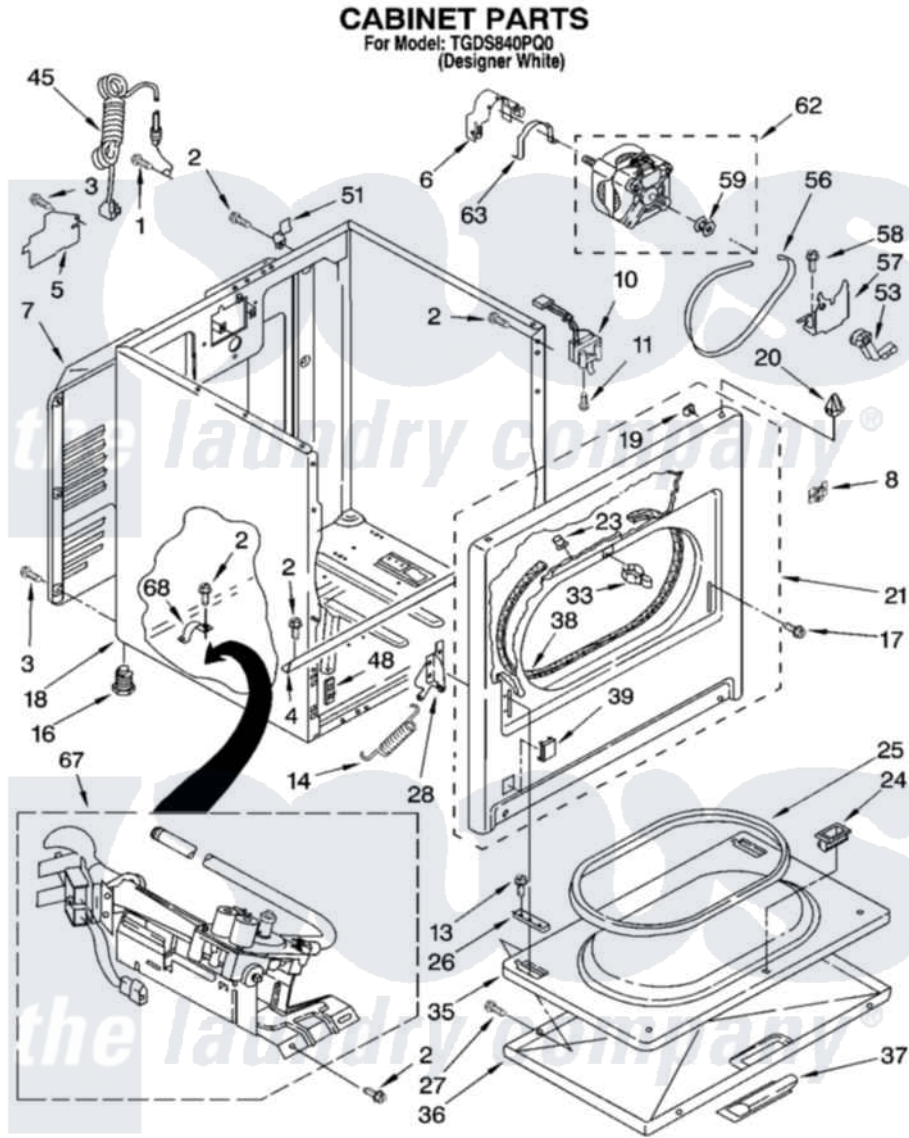

Whirlpool TGDS840PQ0 02 - CABINET PARTS

8180421

3

Whirlpool Residential Whirlpool TGDS840PQ0 Dryer Parts Parts Diagram 02 - CABINET PARTS
Click on the part number to view part

Item	Original Part Number	Replaced By	Status	Part Description
1	697776	4331106		Screw, No.10-32 X 7/16
2	343641	681414		Screw, 10AB X 1/2
3	693995			Screw, Hex Head
4	8541400			Bracket, Cabinet
5	3396795			Cover, Terminal Block
6	3404162			Clamp, Motor
7	3396805	280043		Panel-Rear
8	8546676	W10041960		Spring, Door
10	3406107			Door Switch Assembly
11	697773	3395530		Screw
13	3357011	308685		Side Trim)
14	8541401	W10041960		Spring, Door
16	3392100	49621		Feet-Leveling
"	279810			Foot-Optional
17	342043	486146		Screw
18	8530603	8533643		Cabinet

19	98234		Clip, U-Bend
20	690363	18776	Lock, Front Top
21	3395197	279740	Panel
23	685203	279220	Clip
24	3389441		Door Catch Assembly
25	3390731		Seal, Door
26	337189		Clip, Hinge
27	694091		Trim, Side Right Hand
28	8066056		Hinge, Door
"	8066057		Hinge, Door
33	696144	279570	Latch
35	695737		Door, Rear
36	3393549		Door, Front
37	690270	348721	Handle
38	3406129		Seal And Bearing Assembly
39	3394975		Plug, Front Panel
45	344020	3401402	Cord, Power
48	3394083		Clip, Front Panel
51	238088	8066217	Hinge, Top
53	691366		Idler And Pulley Assembly
56	8066065	341241	Belt
57	348780		Base, Motor
58	3400500		Bolt, 3405245 5/16-18 X 3/4
59	3394341	W10299847	Pulley-Motor
62	8538262	279827	Motor-Drve
63	660658		Clamp, Motor Mounting 343481 685441
67	8318272	W10465748	Burner-Gas
68	341029		Clamp, Pipe Door Spring