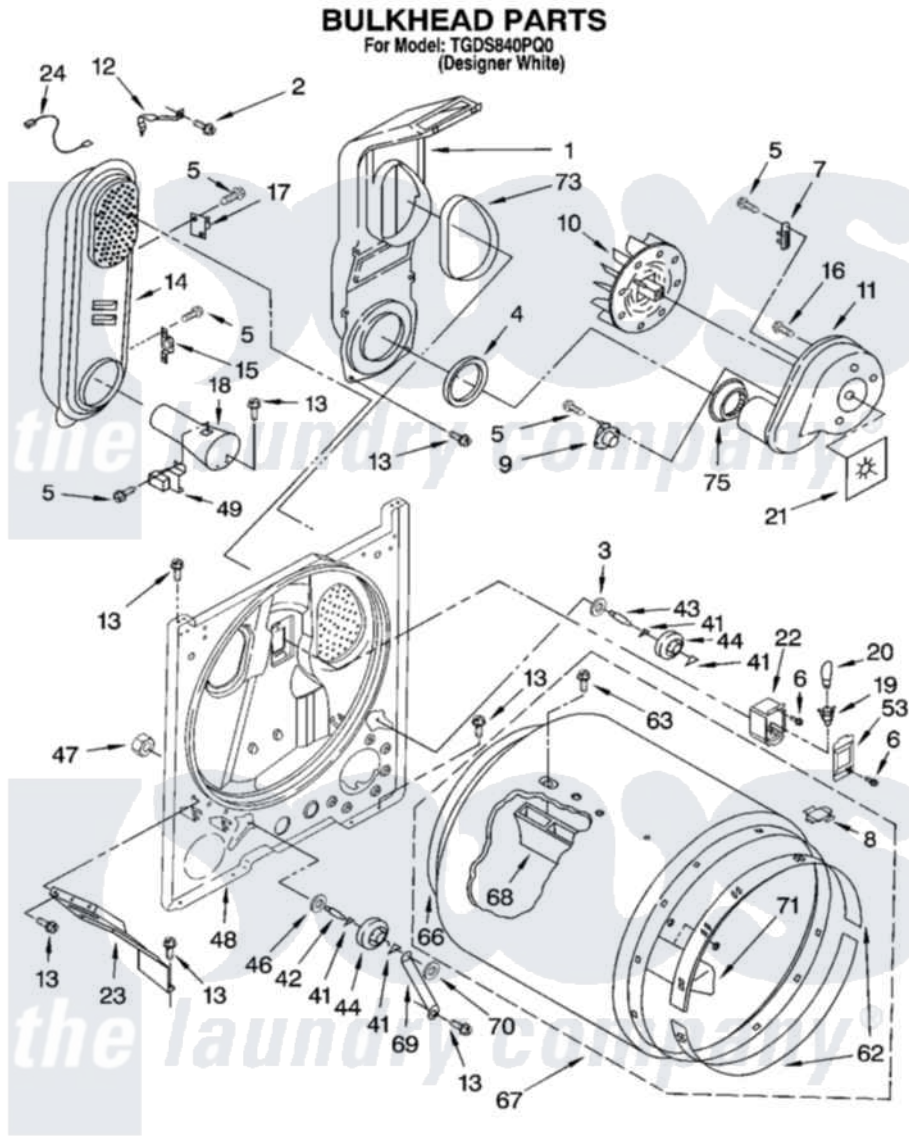

Whirlpool TGDS840PQ0 03 - BULKHEAD PARTS

8180421

5

Whirlpool [Residential Whirlpool TGDS840PQ0 Dryer Parts](#) Parts Diagram 03 - BULKHEAD PARTS
Click on the part number to view part

Item	Original Part Number	Replaced By	Status	Part Description
1	348368			Lint Chute Assembly
2	489463			Screw, 8-18 X 1/16
3	3388703			Washer, Support
4	347139			Seal, Lint Chute
5	90767			Screw, 8A X 3/8 HeX Washer Head Tapping
6	487909	488729		Screw
7	3392519			Thermal Limiter
8	8066086			Plug, Drum Hole
9	3387134			Thermostat, Internal-Bias
10	694089			Wheel, Blower
11	8557384	8577230		Housing, Blower
12	3398161			CLIP
13	343641	681414		Screw, 10AB X 1/2
14	8530285	279980		Box
15	3403140			Thermostat, High-Limit 205F
16	3390647	488729		Screw

17	280010		Kit, Thermal Cut-Off
18	8066049		Funnel, Burner Light
19	3403634	W10136369	Socket, Drum Light Assembly
20	3406124	22002263	Lamp
21	3394196		Seal, Blower Shaft
22	3977373		Bracket, Drum Light
23	3406022		Bracket, Bulkhead
24	3401707		Jumper, Tco-High Limit
41	690997		Washer, Thrust
42	3399506	W10359270	Shaft, Drum Roller Threads
43	3399507	W10359269	Shaft, Drum Roller Threads
44	3397588	349241T	Support
46	348197		Washer, Support
47	3359452		Nut, Lock
48	3403413		Bulkhead
49	338906		Radiant, Sensor
53	3402841	8532165	Lens, Drum Light
62	692526	279441	BeaRng-Rng
63	97787	W10109200	Screw, Baffle Mounting
66	3406130	279857	Seal
67	695587		Drum Assembly
68	692490		Baffle, Drum
69	3976434		Bracket, Support Shaft
70	90296		Nut, Push On
71	3403636		Baffle, Drum
73	339956		Seal, Air Duct To Bulkhead
75	696302		Shield, Exhaust