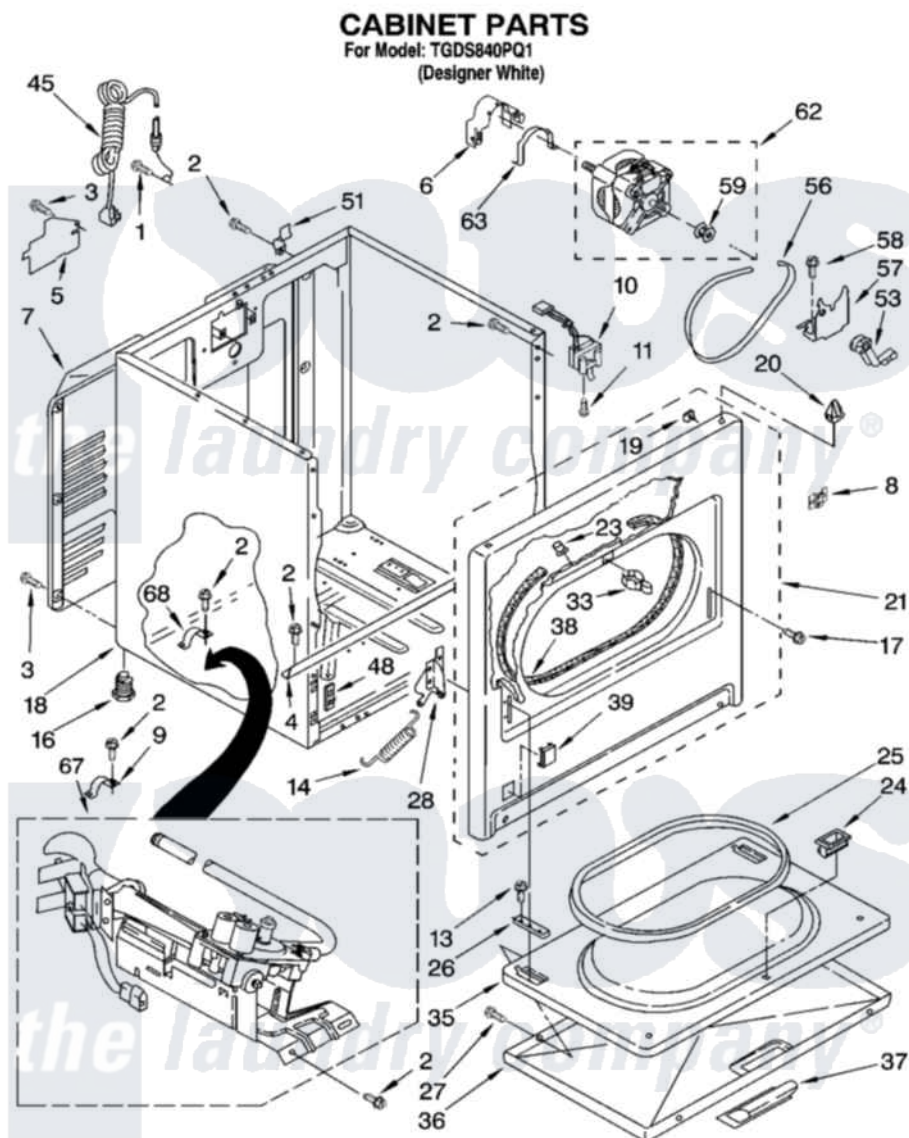

Whirlpool TGDS840PQ1 02 - CABINET PARTS

8180982

3

Whirlpool [Residential Whirlpool TGDS840PQ1 Dryer Parts](#) Parts Diagram 02 - CABINET PARTS

[Click on the part number to view part](#)

Item	Original Part Number	Replaced By	Status	Part Description
1	697776	4331106		Screw, No.10-32 X 7/16
2	343641	681414		Screw, 10AB X 1/2
3	693995			Screw, Hex Head
4	8541400			Bracket, Cabinet
5	3396795			Cover, Terminal Block
6	3404162			Clamp, Motor
7	3396805	280043		Panel-Rear
8	8546676	W10041960		Spring, Door
9	3980175			Clamp, Elbow
10	3406107			Door Switch Assembly
11	697773	3395530		Screw
13	3357011	308685		Side Trim)
14	8541401	W10041960		Spring, Door
16	3392100	49621		Feet-Leveling
"	279810			Foot-Optional
17	342043	486146		Screw

18	8530603	8533643	Cabinet
19	98234		Clip, U-Bend
20	690363	18776	Lock, Front Top
21	3395197	279740	Panel
23	685203	279220	Clip
24	3389441		Door Catch Assembly
25	3390731		Seal, Door
26	337189		Clip, Hinge
27	694091		Trim, Side Right Hand
28	8066056		Hinge, Door
"	8066057		Hinge, Door
33	696144	279570	Latch
35	695737		Door, Rear
36	3393549		Door, Front
37	690270	348721	Handle
38	3406129		Seal And Bearing Assembly
39	3394975		Plug, Front Panel
45	344020	3401402	Cord, Power
48	3394083		Clip, Front Panel
51	238088	8066217	Hinge, Top
53	691366		Idler And Pulley Assembly
56	8066065	341241	Belt
57	348780		Base, Motor
58	3400500		Bolt, 3405245 5/16-18 X 3/4
59	3394341	W10299847	Pulley-Motor
62	8066206	279827	Motor-Drve
63	660658		Clamp, Motor Mounting 343481 685441
67	8318272	W10465748	Burner-Gas
68	341029		Clamp, Pipe Door Spring