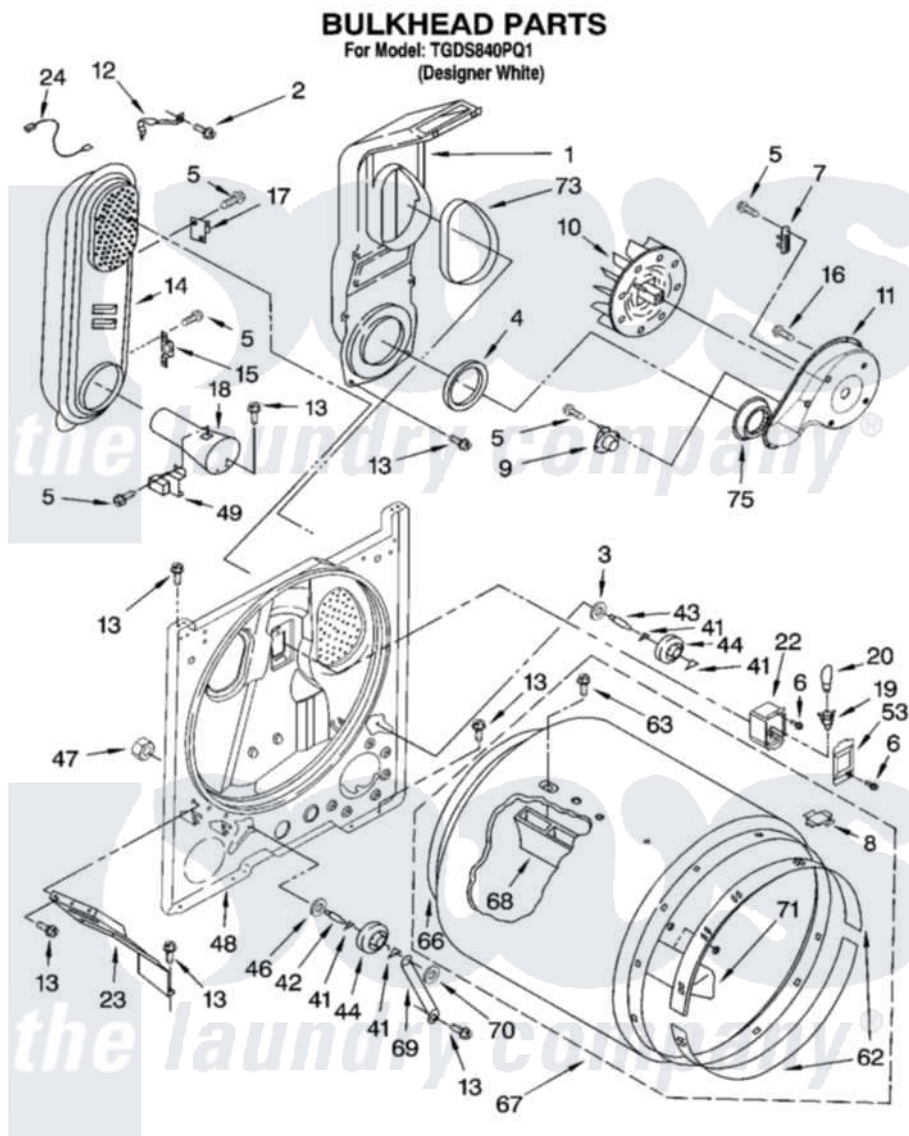

# Whirlpool TGDS840PQ1 03 - BULKHEAD PARTS

8180982

5

Whirlpool [Residential Whirlpool TGDS840PQ1 Dryer Parts](#) Parts Diagram 03 - BULKHEAD PARTS  
 Click on the part number to view part

Item	Original Part Number	Replaced By	Status	Part Description
1	<a href="#">348368</a>			Lint Chute Assembly
2	<a href="#">489463</a>			Screw, 8-18 X 1/16
3	<a href="#">3388703</a>			Washer, Support
4	<a href="#">347139</a>			Seal, Lint Chute
5	<a href="#">90767</a>			Screw, 8A X 3/8 HeX Washer Head Tapping
6	487909	<a href="#">488729</a>		Screw
7	<a href="#">3392519</a>			Thermal Limiter
8	<a href="#">8066086</a>			Plug, Drum Hole
9	<a href="#">3387134</a>			Thermostat, Internal-Bias
10	<a href="#">694089</a>			Wheel, Blower
11	<a href="#">8577230</a>			Housing, Blower
12	3398161			CLIP
13	343641	<a href="#">681414</a>		Screw, 10AB X 1/2
14	8530285	<a href="#">279980</a>		Box
15	<a href="#">3403140</a>			Thermostat, High-Limit 205F
16	3390647	<a href="#">488729</a>		Screw