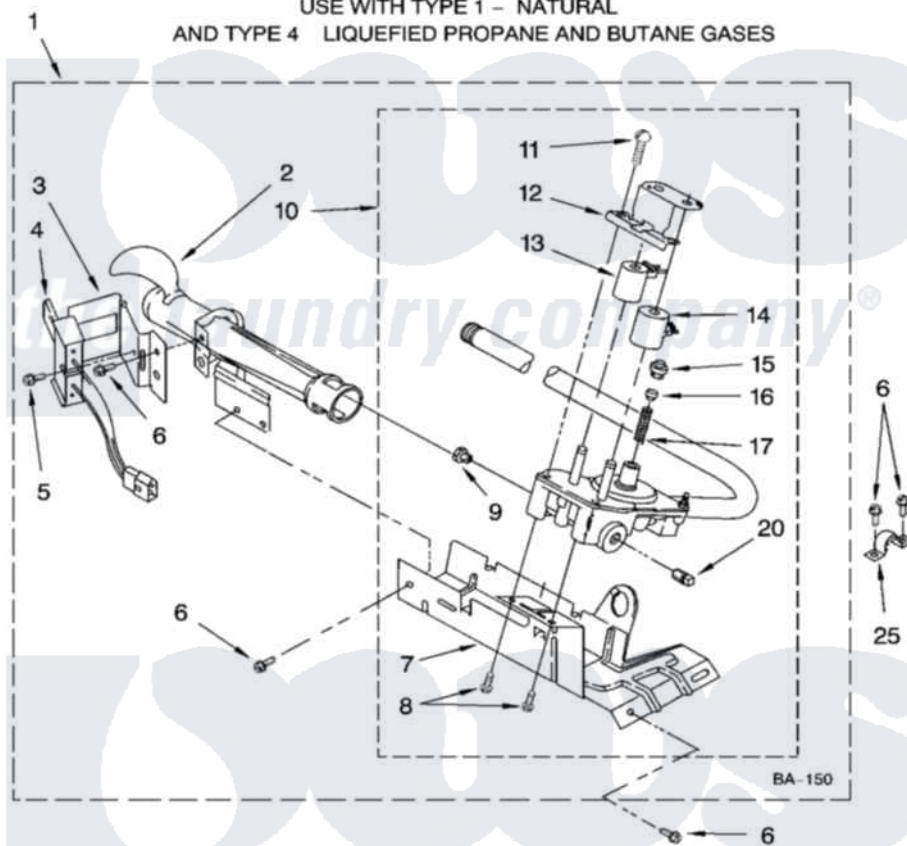

Whirlpool TGDS840PQ1 04 - 8318272 BURNER ASSEMBLY, OPTIONAL PARTS (NOT INCLUDED)

8318272 BURNER ASSEMBLY

For Model: TGDS840PQ1

(Designer White)

USE WITH TYPE 1 - NATURAL

AND TYPE 4 LIQUEFIED PROPANE AND BUTANE GASES

8180982

7

Whirlpool [Residential Whirlpool TGDS840PQ1 Dryer Parts](#) Parts Diagram 04 - 8318272 BURNER ASSEMBLY, OPTIONAL PARTS (NOT INCLUDED).
Click on the part number to view part

Item	Original Part Number	Replaced By	Status	Part Description
1	8318272	W10465748		Burner-Gas
2	688617	693140		Burner
3	694298			Bracket, Ignitor
4	686590	279311		Ignitor
5	3393909			Screw, 8-32 X 7/8
6	343641	681414		Screw, 10AB X 1/2
7	693986			Base, Burner
8	3387057			Screw, 10-16 X 1/2 Orifice, Burner
9	234826			Orifice, Burner Type 1
"	229742			Orifice, Burner
"	234868			Orifice, Burner
10	8318277	W10337269		Valve-Gas
11	694421			Screw, Bracket Mounting
12	694538			Bracket, Shunt