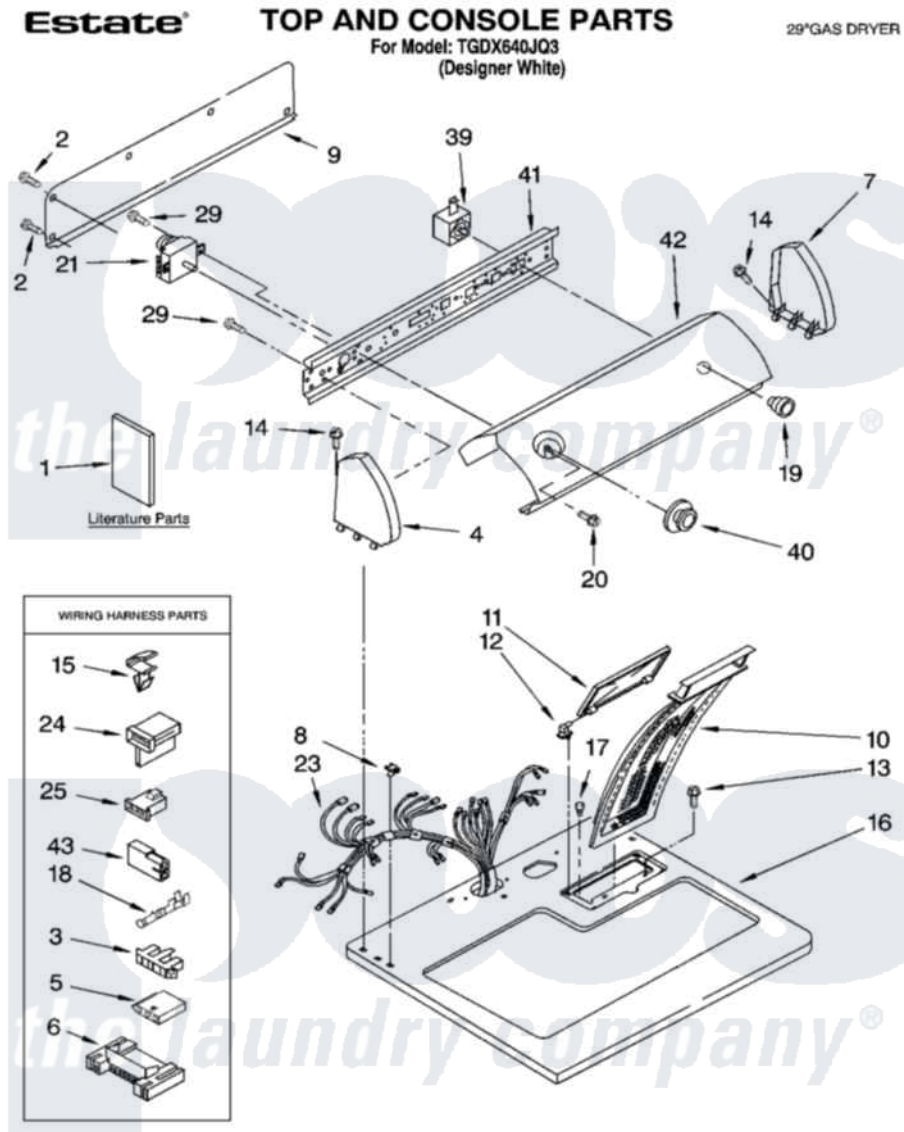

# Whirlpool TGDX640JQ3 01 - TOP AND CONSOLE PARTS

04-04 Litho in U.S.A. (djc)

1

Part No. 8180360

Whirlpool Residential Whirlpool TGDX640JQ3 Dryer Parts Parts Diagram 01 - TOP AND CONSOLE PARTS  
 Click on the part number to view part

Item	Original Part Number	Replaced By	Status	Part Description
1	LIT8318478		Not Available	Literature Parts (Guide, Use & Care)
"	LIT3978906		Not Available	Literature Parts (Instructions, Installation)
"	LIT8528187		Not Available	Literature Parts (Wiring Diagram)
"	N/A		Not Available	Following May Be Purchased
"	N/A		Not Available	DO-IT-YOURSELF REPAIR MANUALS
"	677818		Not Available	Manual, Do-It- Yourself Repair (Dryer)
2	<a href="#">693995</a>			Screw, Hex Head
3	<a href="#">3397269</a>			Connector, Timer
4	8274437	<a href="#">279960</a>		Endcap
5	<a href="#">3936144</a>			Do-It-Yourself Repair Manuals
6	<a href="#">3395683</a>			Receptacle, Multi-Terminal
7	8274434	<a href="#">279960</a>		Endcap
8	<a href="#">357213</a>			Nut, Push-In