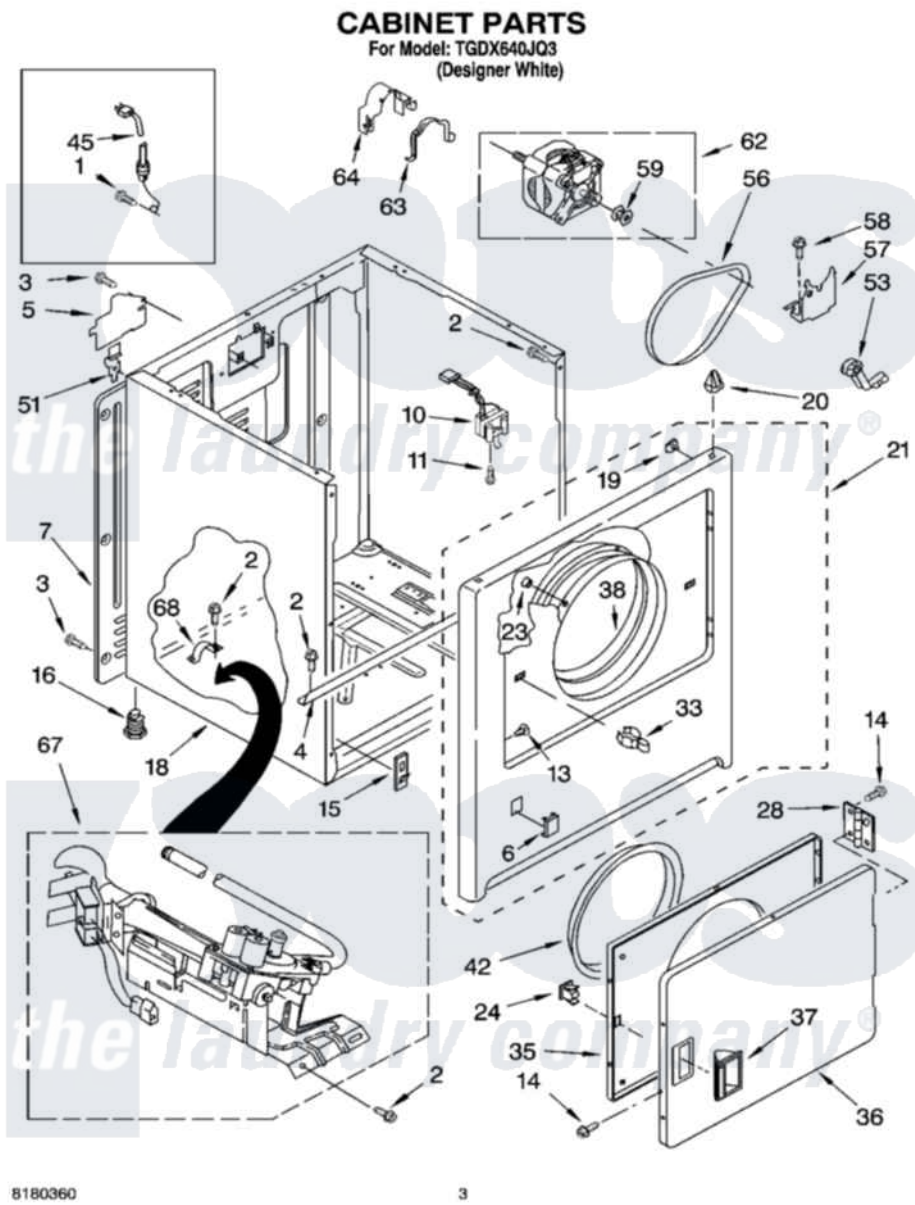

Whirlpool TGDX640JQ3 02 - CABINET PARTS

8180360

3

Whirlpool Residential Whirlpool TGDX640JQ3 Dryer Parts Parts Diagram 02 - CABINET PARTS
Click on the part number to view part

Item	Original Part Number	Replaced By	Status	Part Description
1	697776	4331106		Screw, No.10-32 X 7/16
2	343641	681414		Screw, 10AB X 1/2
3	693995			Screw, Hex Head
4	8541400			Bracket, Cabinet
5	3396795			Cover, Terminal Block
6	3394975			Plug, Front Panel
7	3396807	280040		Panel-Rear
10	3406104	3406105		Door Switch Assembly
11	697773	3395530		Screw
13	3404413			Plug, Hinge Hole
14	342055	488627		Screw
15	3394083			Clip, Front Panel
16	3392100	49621		Feet-Leveling
18	8530603	8533643		Cabinet
19	98234			Clip, U-Bend
20	690363	18776		Lock, Front Top

21	3403574	279846	Panel
23	685203	279220	Clip
24	690081	279570	Latch
28	3405514	W10362431	Hinge And Pin Assembly
33	696144	279570	Latch
35	3403371		Door, Inner
36	3403361		Door Front
37	3405184		Handle, Door
38	8066124	279264	Air Channel Box
42	3405245		5/16-18 X 3/4
45	344020	3401402	Cord, Power
51	238088	8066217	Hinge, Top
53	691366		Idler And Pulley Assembly
56	8066065	341241	Belt
57	348780		Base, Motor
58	3400500		Bolt, 3405245 5/16-18 X 3/4
59	3394341	W10299847	Pulley-Motor
62	8538262	279827	Motor-Drve
63	660658		Clamp, Motor Mounting 343481 685441
64	3404162		Clamp, Motor
67	8318272	W10465748	Burner-Gas
68	341029		Clamp, Pipe Door Spring