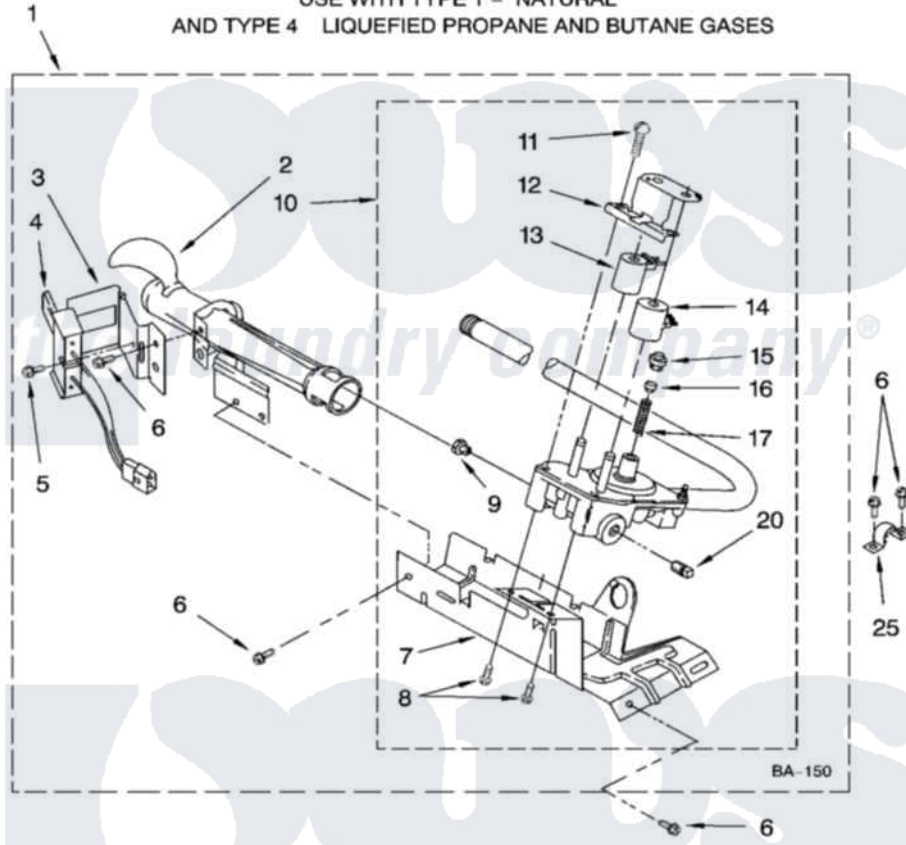

# Whirlpool TGDX640JQ3 03 - 8318272 BURNER ASSEMBLY

## 8318272 BURNER ASSEMBLY

For Model: TGDX640JQ3  
(Designer White)

USE WITH TYPE 1 - NATURAL  
AND TYPE 4 LIQUEFIED PROPANE AND BUTANE GASES

8180360

5

Whirlpool Residential Whirlpool TGDX640JQ3 Dryer Parts Parts Diagram 03 - 8318272 BURNER ASSEMBLY  
Click on the part number to view part