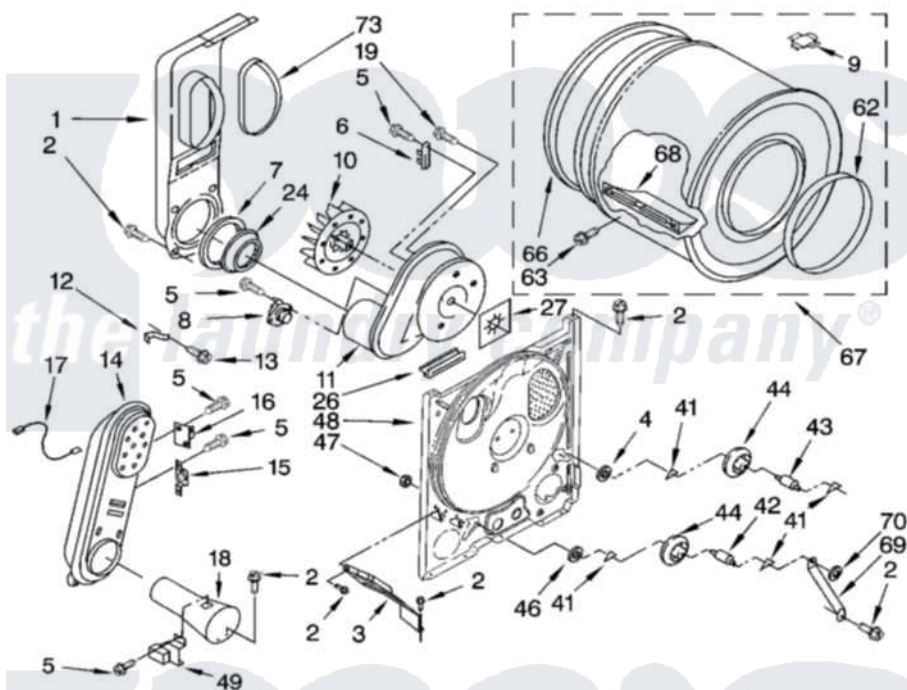

Whirlpool TGDX640JQ3 04 - BULKHEAD PARTS

BULKHEAD PARTS

For Model: TGDX640JQ3
(Designer White)

8180360

7

Whirlpool [Residential Whirlpool TGDX640JQ3 Dryer Parts](#) Parts Diagram 04 - BULKHEAD PARTS

[Click on the part number to view part](#)

Item	Original Part Number	Replaced By	Status	Part Description
1	694283	279505		Chute
2	343641	681414		Screw, 10AB X 1/2
3	3406022			Bracket, Bulkhead
4	3388703			Washer, Support
5	90767			Screw, 8A X 3/8 HeX Washer Head Tapping
6	3392519			Thermal Limiter
7	347139			Seal, Lint Chute
8	3387134			Thermostat, Internal-Bias
9	8066086			Plug, Drum Hole
10	694089			Wheel, Blower
11	8557384	8577230		Housing, Blower
12	3398161			CLIP
13	489463			Screw, 8-18 X 1/16
14	8530285	279980		Box
15	3403140			Thermostat, High-Limit 205F
16	280010			Kit, Thermal Cut-Off

17	3401707		Jumper, Tco-High Limit
18	8066048		Funnel, Burner
19	3390647	488729	Screw
24	696302		Shield, Exhaust
26	3392247	686889	Pad
27	3394196		Seal, Blower Shaft
41	690997		Washer, Thrust
42	3399506	W10359270	Shaft, Drum Roller Threads
43	3399507	W10359269	Shaft, Drum Roller Threads
44	3397588	349241T	Support
46	348197		Washer, Support
47	3359452		Nut, Lock
48	8529955	279793	Bulkhead
49	338906		Radiant, Sensor
62	3394509		Ring, Bearing
63	97787	W10109200	Screw, Baffle Mounting
66	8066085	239087	Seal
67	3396777	697760	Drum
68	342847		Baffle, Drum
69	3976435		Bracket, Support
70	90296		Nut, Push On
73	339956		Seal, Air Duct To Bulkhead