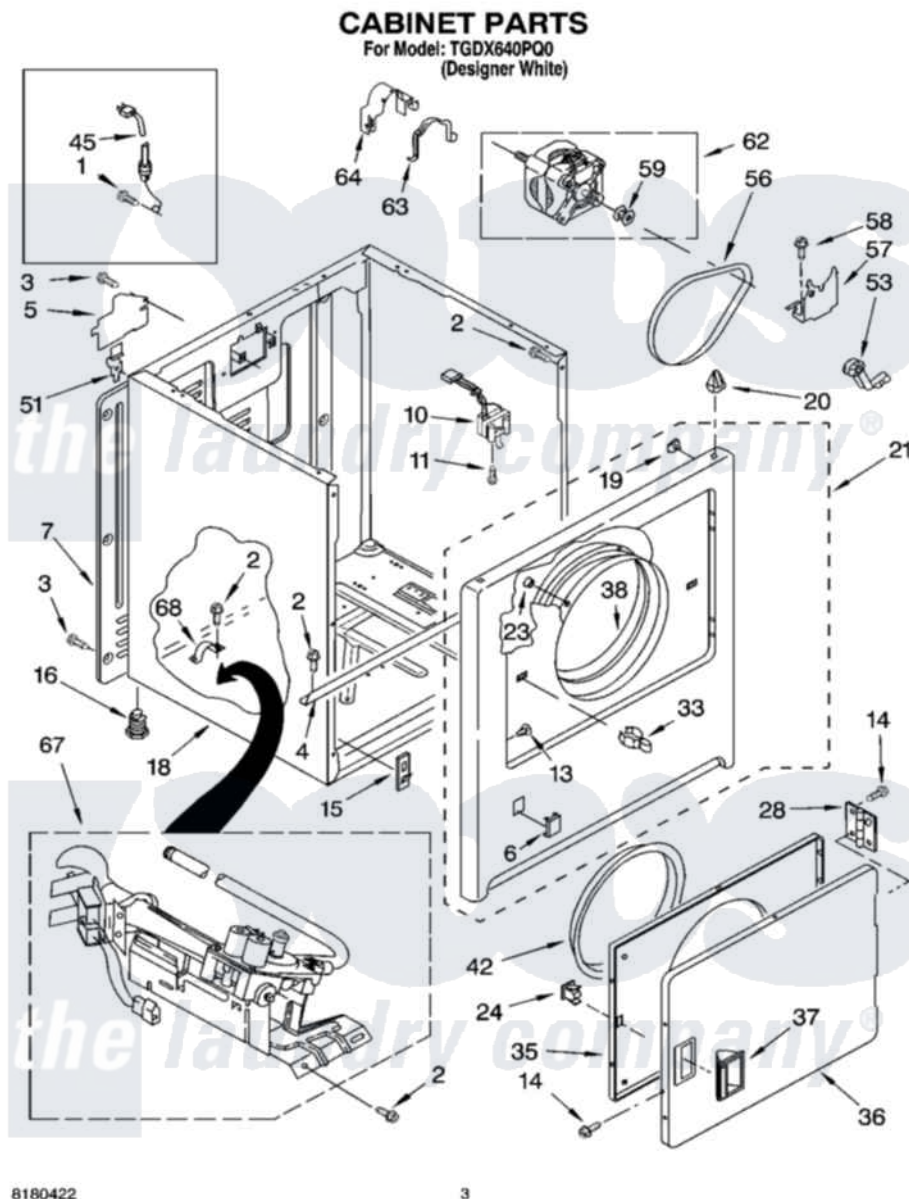

Whirlpool TGDX640PQ0 02 - CABINET PARTS

Whirlpool [Residential Whirlpool TGDX640PQ0 Dryer Parts](#) Parts Diagram 02 - CABINET PARTS
Click on the part number to view part

Item	Original Part Number	Replaced By	Status	Part Description
1	697776	4331106		Screw, No.10-32 X 7/16
2	343641	681414		Screw, 10AB X 1/2
3	693995			Screw, Hex Head
4	8541400			Bracket, Cabinet
5	3396795			Cover, Terminal Block
6	3394975			Plug, Front Panel
7	3396807	280040		Panel-Rear
10	3406104	3406105		Door Switch Assembly
11	697773	3395530		Screw
13	3404413			Plug, Hinge Hole
14	342055	488627		Screw
15	3394083			Clip, Front Panel
16	3392100	49621		Feet-Leveling
18	8530603	8533643		Cabinet
19	98234			Clip, U-Bend
20	690363	18776		Lock, Front Top

21	3403574	279846	Panel
23	685203	279220	Clip
24	690081	279570	Latch
28	3405514	W10362431	Hinge And Pin Assembly
33	696144	279570	Latch
35	3403371		Door, Inner
36	3403361		Door Front
37	3405184		Handle, Door
38	8066124	279264	Air Channel Box
42	3405245		5/16-18 X 3/4
45	344020	3401402	Cord, Power
51	238088	8066217	Hinge, Top
53	691366		Idler And Pulley Assembly
56	8066065	341241	Belt
57	348780		Base, Motor
58	3400500		Bolt, 3405245 5/16-18 X 3/4
59	3394341	W10299847	Pulley-Motor
62	8538262	279827	Motor-Drve
63	660658		Clamp, Motor Mounting 343481 685441
64	3404162		Clamp, Motor
67	8318272	W10465748	Burner-Gas
68	341029		Clamp, Pipe Door Spring