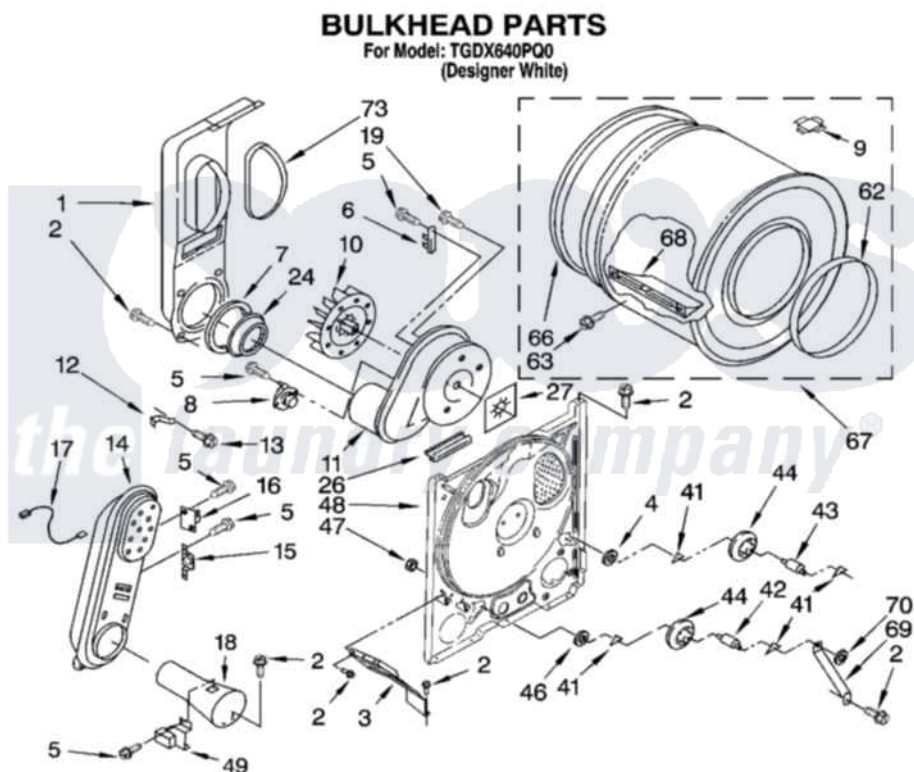

Whirlpool TGDX640PQ0 04 - BULKHEAD PARTS

8180422

7

Whirlpool [Residential Whirlpool TGDX640PQ0 Dryer Parts](#) Parts Diagram 04 - BULKHEAD PARTS
 Click on the part number to view part

Item	Original Part Number	Replaced By	Status	Part Description
1	694283	279505		Chute
2	343641	681414		Screw, 10AB X 1/2
3	3406022			Bracket, Bulkhead
4	3388703			Washer, Support
5	90767			Screw, 8A X 3/8 HeX Washer Head Tapping
6	3392519			Thermal Limiter
7	347139			Seal, Lint Chute
8	3387134			Thermostat, Internal-Bias
9	8066086			Plug, Drum Hole
10	694089			Wheel, Blower
11	8557384	8577230		Housing, Blower
12	3398161			CLIP
13	489463			Screw, 8-18 X 1/16
14	8530285	279980		Box
15	3403140			Thermostat, High-Limit 205F
16	280010			Kit, Thermal Cut-Off

17	3401707		Jumper, Tco-High Limit
18	8066048		Funnel, Burner
19	3390647	488729	Screw
24	696302		Shield, Exhaust
26	3392247	686889	Pad
27	3394196		Seal, Blower Shaft
41	690997		Washer, Thrust
42	3399506	W10359270	Shaft, Drum Roller Threads
43	3399507	W10359269	Shaft, Drum Roller Threads
44	3397588	349241T	Support
46	348197		Washer, Support
47	3359452		Nut, Lock
48	8529955	279793	Bulkhead
49	338906		Radiant, Sensor
62	3394509		Ring, Bearing
63	97787	W10109200	Screw, Baffle Mounting
66	8066085	239087	Seal
67	3396777	697760	Drum
68	342847		Baffle, Drum
69	3976435		Bracket, Support
70	90296		Nut, Push On
73	339956		Seal, Air Duct To Bulkhead