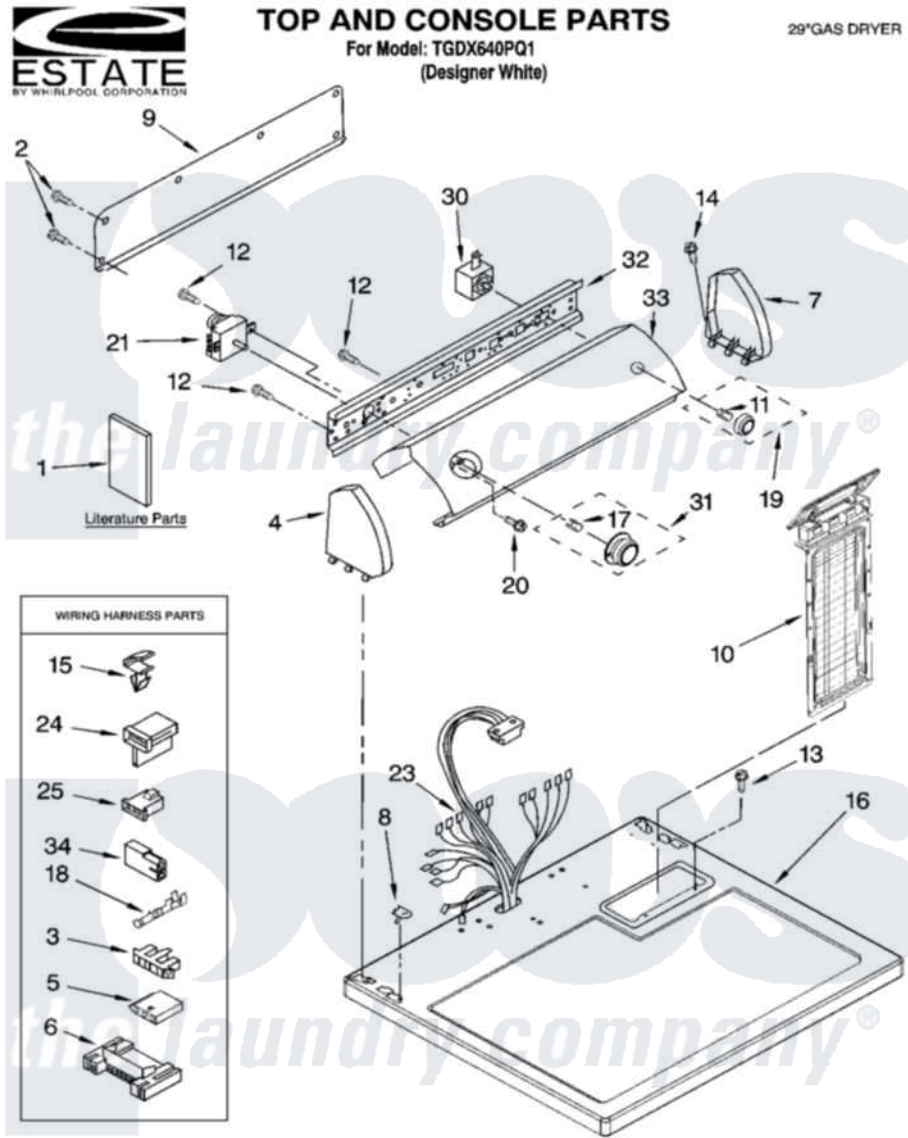

Whirlpool TGDX640PQ1 01 - TOP AND CONSOLE PARTS

11-05 Litho in U.S.A. (LT)

1

Part No. 8180984

Whirlpool [Residential Whirlpool TGDX640PQ1 Dryer Parts](#) Parts Diagram 01 - TOP AND CONSOLE PARTS
 Click on the part number to view part

Item	Original Part Number	Replaced By	Status	Part Description
1	8578193		Not Available	Guide, Use & Care
"	8562589		Not Available	Instructions, Installation
"	8528187			Wiring Diagram
"	8533781		Not Available	Sheet, Cycle Feature
"	N/A		Not Available	Following May Be Purchased
"	N/A		Not Available	DO-IT-YOURSELF REPAIR MANUALS
"	677818		Not Available	Manual, Do-It- Yourself Repair (Dryer)
2	693995			Screw, Hex Head
3	3397269			Connector, Timer
4	8274437	279960		Endcap
5	3936144			Do-It-Yourself Repair Manuals
6	3395683			Receptacle, Multi-Terminal
7	8274434	279960		Endcap
8	357213			Nut, Push-In
9	8274261			Do-It-Yourself Repair Manuals

10	8558467		Screen, Lint
11	8536939		Clip, Knob
12	8533971	90767	Screw, 8A X 3/8 HeX Washer Head Tapping
13	688983	487240	Screw, For Mtg. Service Capacitor
14	388326		Screw, 8-18 X 1.25
15	3394427		Clip-Harness
16	8557930	8563985	Top
17	688805		Clip, Spring Knob
18	94614		Terminal
19	8557462		Knob, Push-To-Start
20	8533951	3400859	Screw, Grounding
21	8299764		Timer Assembly, 60 Hz
23	8299876		Harness, Wiring
24	3403499		Connector, 2-Postion
25	3403498		Connector, 3-Position
30	3977456		Switch, Push-To-Start
31	8557456		Timer Knob Assembly
32	8271418		Bracket, Control
33	3977947		Panel, Control
34	717252		Receptacle, Terminal