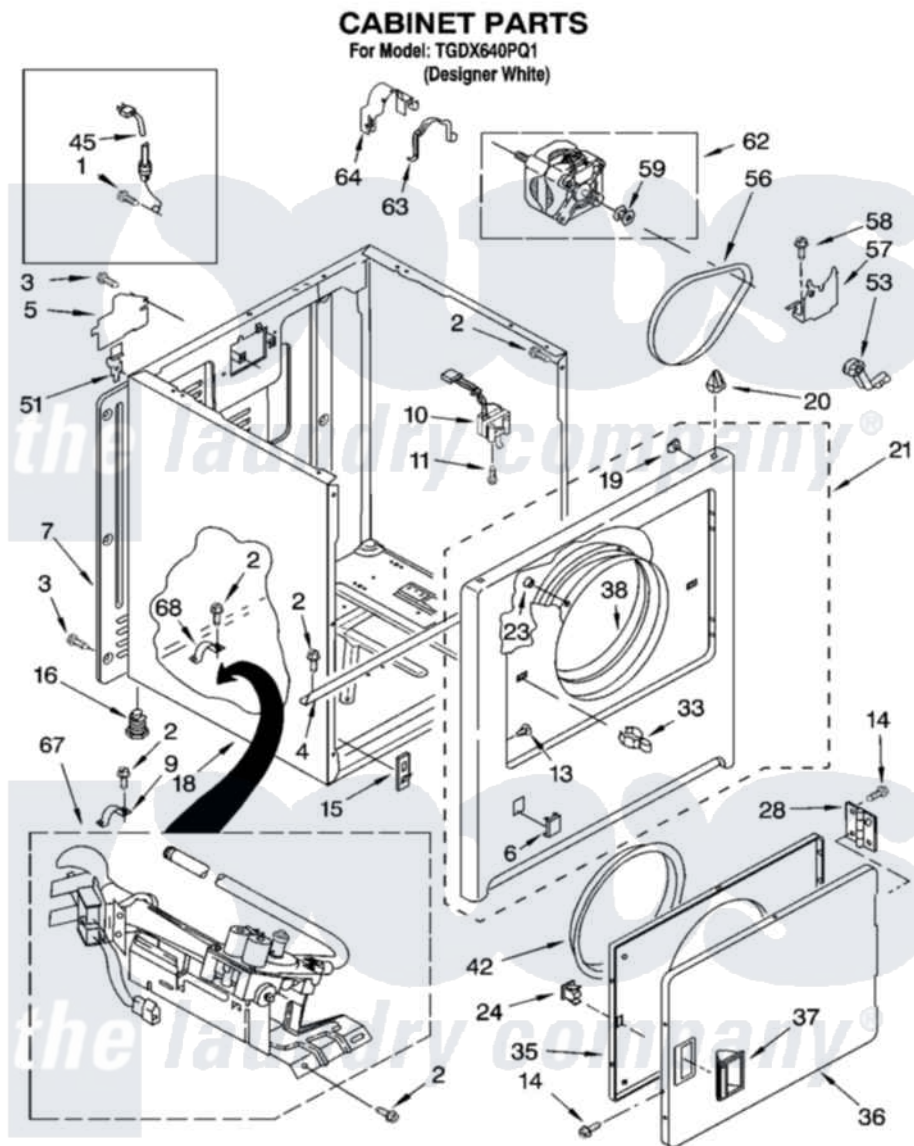

Whirlpool TGDX640PQ1 02 - CABINET PARTS

8180984

3

Whirlpool [Residential Whirlpool TGDX640PQ1 Dryer Parts](#) Parts Diagram 02 - CABINET PARTS

[Click on the part number to view part](#)

Item	Original Part Number	Replaced By	Status	Part Description
1	697776	4331106		Screw, No.10-32 X 7/16
2	343641	681414		Screw, 10AB X 1/2
3	693995			Screw, Hex Head
4	8541400			Bracket, Cabinet
5	3396795			Cover, Terminal Block
6	3394975			Plug, Front Panel
7	3396807	280040		Panel-Rear
9	3980175			Clamp, Elbow
10	3406104	3406105		Door Switch Assembly
11	697773	3395530		Screw
13	3404413			Plug, Hinge Hole
14	342055	488627		Screw
15	3394083			Clip, Front Panel
16	3392100	49621		Feet-Leveling
18	8530603	8533643		Cabinet
19	98234			Clip, U-Bend

20	690363	18776	Lock, Front Top
21	3403574	279846	Panel
23	685203	279220	Clip
24	690081	279570	Latch
28	3405514	W10362431	Hinge And Pin Assembly
33	696144	279570	Latch
35	3403371		Door, Inner
36	3403361		Door Front
37	3405184		Handle, Door
38	8066124	279264	Air Channel Box
42	3405245		5/16-18 X 3/4
45	344020	3401402	Cord, Power
51	238088	8066217	Hinge, Top
53	691366		Idler And Pulley Assembly
56	8066065	341241	Belt
57	348780		Base, Motor
58	3400500		Bolt, 3405245 5/16-18 X 3/4
59	3394341	W10299847	Pulley-Motor
62	8066206	279827	Motor-Drve
63	660658		Clamp, Motor Mounting 343481 685441
64	3404162		Clamp, Motor
67	8318272	W10465748	Burner-Gas
68	341029		Clamp, Pipe Door Spring