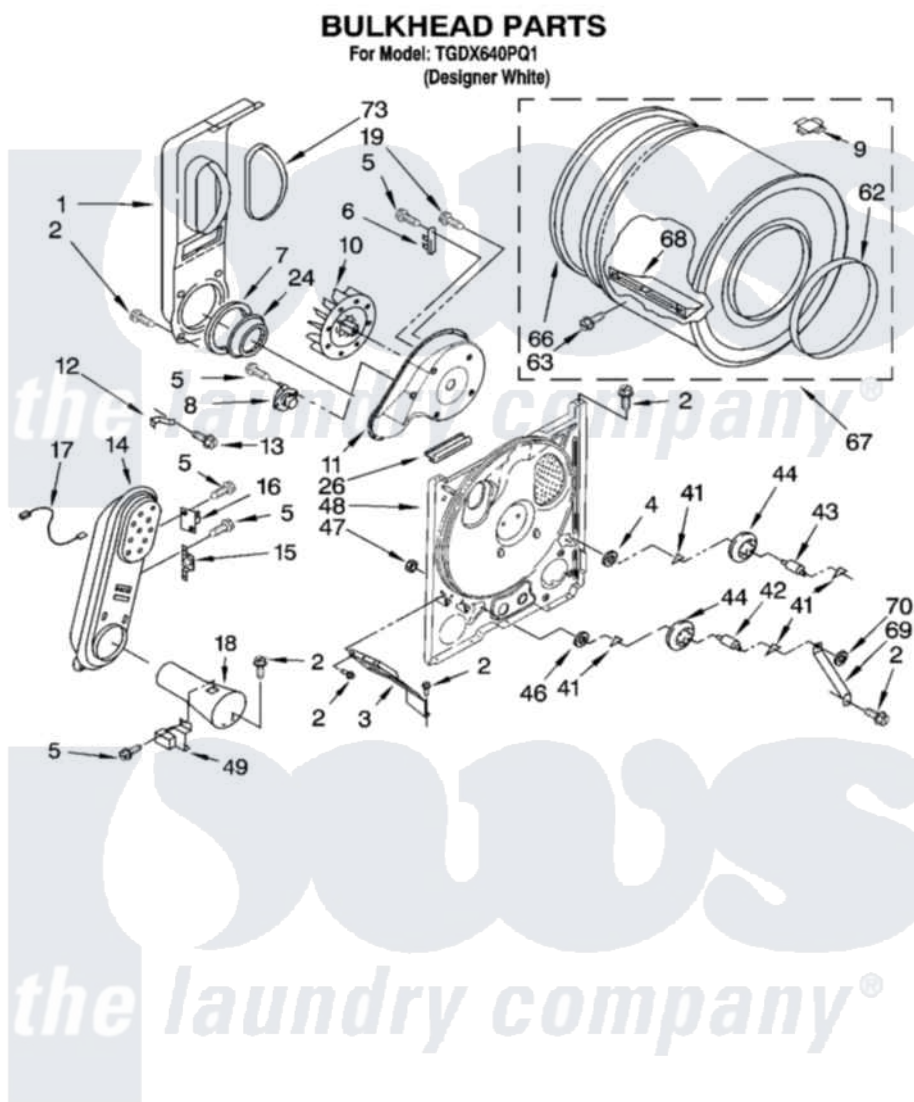

Whirlpool TGDX640PQ1 04 - BULKHEAD PARTS, OPTIONAL PARTS (NOT INCLUDED)

8180984

7

Whirlpool [Residential Whirlpool TGDX640PQ1 Dryer Parts](#) Parts Diagram 04 - BULKHEAD PARTS, OPTIONAL PARTS (NOT INCLUDED)

[Click on the part number to view part](#)

Item	Original Part Number	Replaced By	Status	Part Description
1	694283	279505		Chute
2	343641	681414		Screw, 10AB X 1/2
3	3406022			Bracket, Bulkhead
4	3388703			Washer, Support
5	90767			Screw, 8A X 3/8 HeX Washer Head Tapping
6	3392519			Thermal Limiter
7	347139			Seal, Lint Chute
8	3387134			Thermostat, Internal-Bias
9	8066086			Plug, Drum Hole
10	694089			Wheel, Blower
11	8577230			Housing, Blower
12	3398161			CLIP
13	489463			Screw, 8-18 X 1/16
14	8530285	279980		Box

15	3403140		Thermostat, High-Limit 205F
16	280010		Kit, Thermal Cut-Off
17	3401707		Jumper, Tco-High Limit
18	8066048		Funnel, Burner
19	3390647	488729	Screw
24	696302		Shield, Exhaust
26	3392247	686889	Pad
41	690997		Washer, Thrust
42	3399506	W10359270	Shaft, Drum Roller Threads
43	3399507	W10359269	Shaft, Drum Roller Threads
44	3397590	349241T	Support
46	348197		Washer, Support
47	3359452		Nut, Lock
48	8529955	279793	Bulkhead
49	338906		Radiant, Sensor
62	3394509		Ring, Bearing
63	97787	W10109200	Screw, Baffle Mounting
66	8066085	239087	Seal
67	3396777	697760	Drum
68	342847		Baffle, Drum
69	3976435		Bracket, Support
70	90296		Nut, Push On
73	339956		Seal, Air Duct To Bulkhead
	N/A	Not Available	ACCESSORY PARTS
"	279948	4392065	Kit, Dryer Repair
"	8522199		Accessory Parts
"	346764		Kit, Hold Down
"	689790		Dry Rack
"	72017		Paint, Touch-Up
"	350930		Paint, Pressurized Spray B
"	350938		Paint, Pressurized Spray B
"	799344		Paint, Touch-Up)