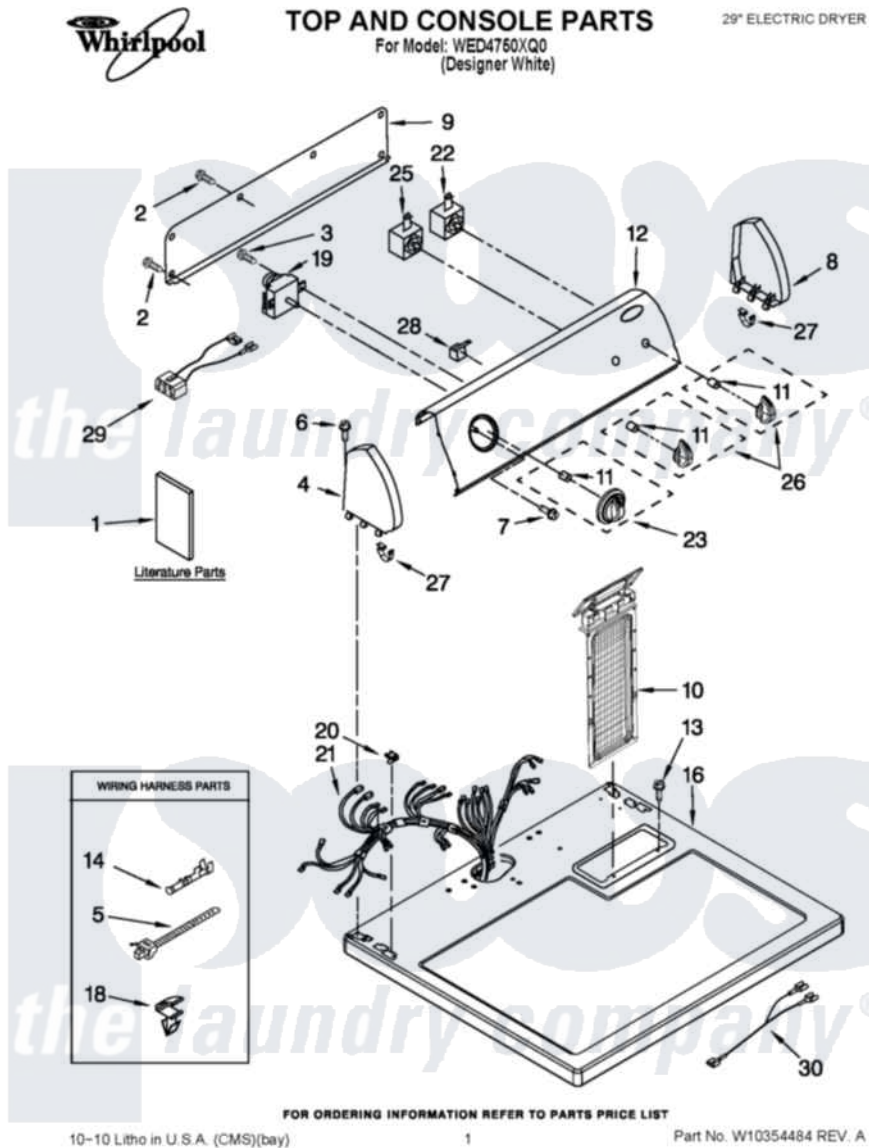

# Whirlpool WED4750XQ0 01 - TOP AND CONSOLE PARTS

Whirlpool Residential Whirlpool WED4750XQ0 Dryer Parts Parts Diagram 01 - TOP AND CONSOLE PARTS  
 Click on the part number to view part

Item	Original Part Number	Replaced By	Status	Part Description
1	W10096986		Not Available	GUIDE, USE & CARE
"	W10096987		Not Available	INSTRUCTIONS, INSTALLATION
"	W10274613		Not Available	WIRING DIAGRAM
2	<a href="#">693995</a>			Screw, Hex Head
3	8533971	<a href="#">90767</a>		Screw, 8A X 3/8 HeX Washer Head Tapping
4	8566035	<a href="#">8565957</a>		Cap, End
5	<a href="#">3391018</a>			Tie Cable
6	<a href="#">388326</a>			Screw, 8-18 X 1.25
7	8533951	<a href="#">3400859</a>		Screw, Grounding
8	8566032	<a href="#">8565954</a>		Cap, End
9	<a href="#">8274261</a>			Do-It-Yourself Repair Manuals
10	<a href="#">8557861</a>			Screen, Lint
11	<a href="#">8536939</a>			Clip, Knob
12	<a href="#">W10295261</a>			Panel Console And Bracket Assembly

13	688983	<a href="#">487240</a>	Screw, For Mtg. Service Capacitor
14	<a href="#">94614</a>		Terminal
16	8559800	<a href="#">8563663</a>	Top
18	<a href="#">3394427</a>		Clip-Harness
19	<a href="#">8299779</a>		Timer, 60 Hz
20	<a href="#">357213</a>		Nut, Push-In
21	<a href="#">W10278756</a>		Harness, Wiring
22	<a href="#">3977456</a>		Switch, Push-To-Start
23	<a href="#">W10034750</a>		Timer Knob Assembly
25	<a href="#">3405152</a>		Switch, Wrinkle Shield
26	<a href="#">W10034770</a>		Knob, Push-To-Start
27	<a href="#">8312709</a>		Clip-Console
28	<a href="#">694419</a>		Mini-Buzzer
29	<a href="#">3401695</a>		Wire, Jumper Buzzer
30	<a href="#">W10203571</a>		Wire, Jumper Black