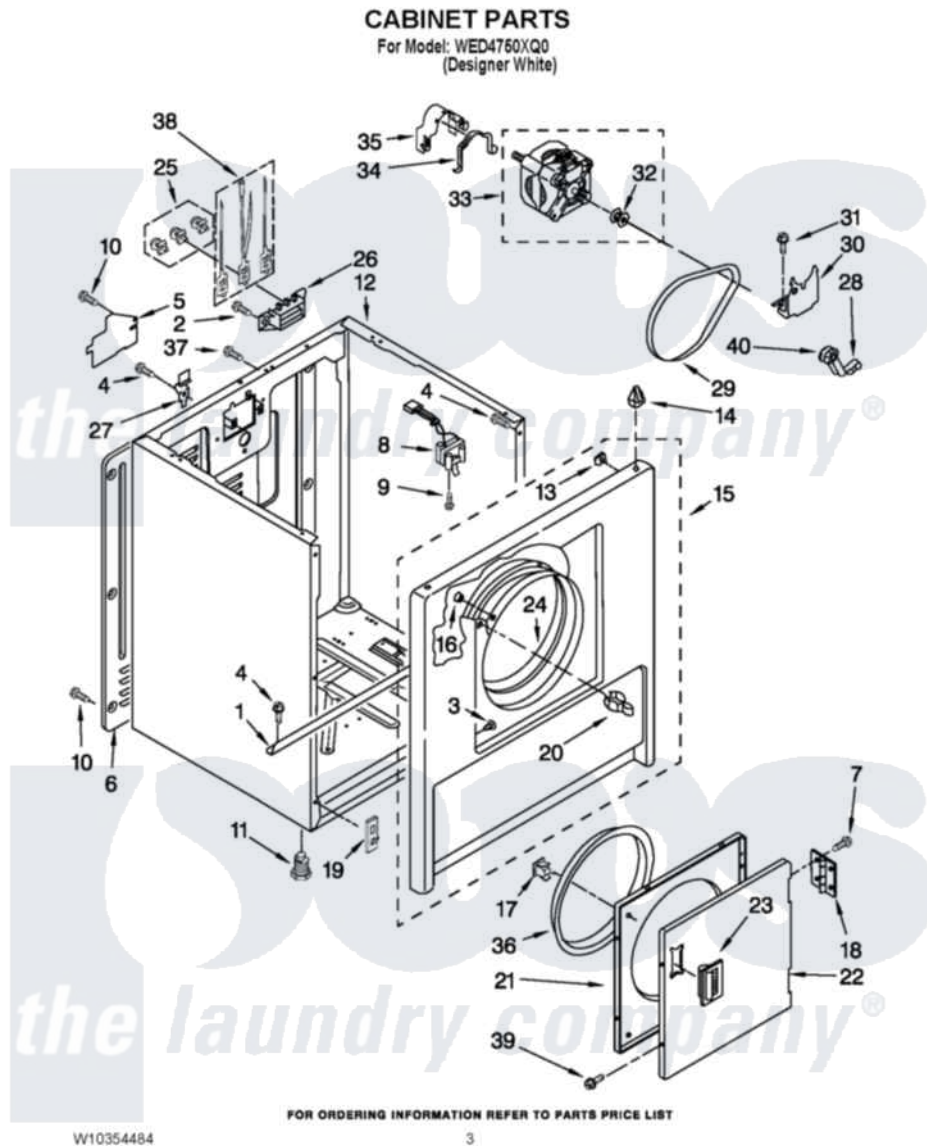

Whirlpool WED4750XQ0 02 - CABINET PARTS

Whirlpool Residential Whirlpool WED4750XQ0 Dryer Parts Parts Diagram 02 - CABINET PARTS
Click on the part number to view part

Item	Original Part Number	Replaced By	Status	Part Description
1	W10236073			Bracket, Cabinet
2	3390631			Screw, 10-16 X 3/8
3	3404413			Plug, Hinge Hole
4	3390631			Screw, 10-16 X 3/8
5	3396795			Cover, Terminal Block
6	3396807	280040		Panel-Rear
7	342055	488627		Screw
8	3406105			Door Switch Assembly
9	697773	3395530		Screw
10	693995			Screw, Hex Head
11	3392100	49621		Feet-Leveling
12	8530603	8533643		Cabinet
13	98234			Clip, U-Bend
14	690363	18776		Lock, Front Top
15	3403571	279844		Panel
16	685203	279220		Clip

17	690081	279570	Latch
18	3405514	W10362431	Hinge And Pin Assembly
19	3394083		Clip, Front Panel
20	696144	279570	Latch
21	3403371		Door, Inner
22	3403361		Door Front
23	8566059		Handle, Door
24	8066124	279264	Air Channel Box
25	279393		Terminal Block Screw Kit
26	3397659		Block, Terminal
27	8066217		Hinge, Top
28	691366		Idler And Pulley Assembly
29	W10131364	341241	Belt
30	348780		Base, Motor
31	3400500		Bolt, 3405245 5/16-18 X 3/4
32	8066184		Pulley, Motor
33	W10194250	279827	Motor-Drve
34	W10121316		Plug, Multivent
35	3404162		Clamp, Motor
36	3405245		5/16-18 X 3/4
37	8533974	4331106	Screw, No.10-32 X 7/16
38	279318		Terminal Tinned And Brass Panel
39	342055	488627	Screw
40	691362		Idler Pulley And Bearing Assembly