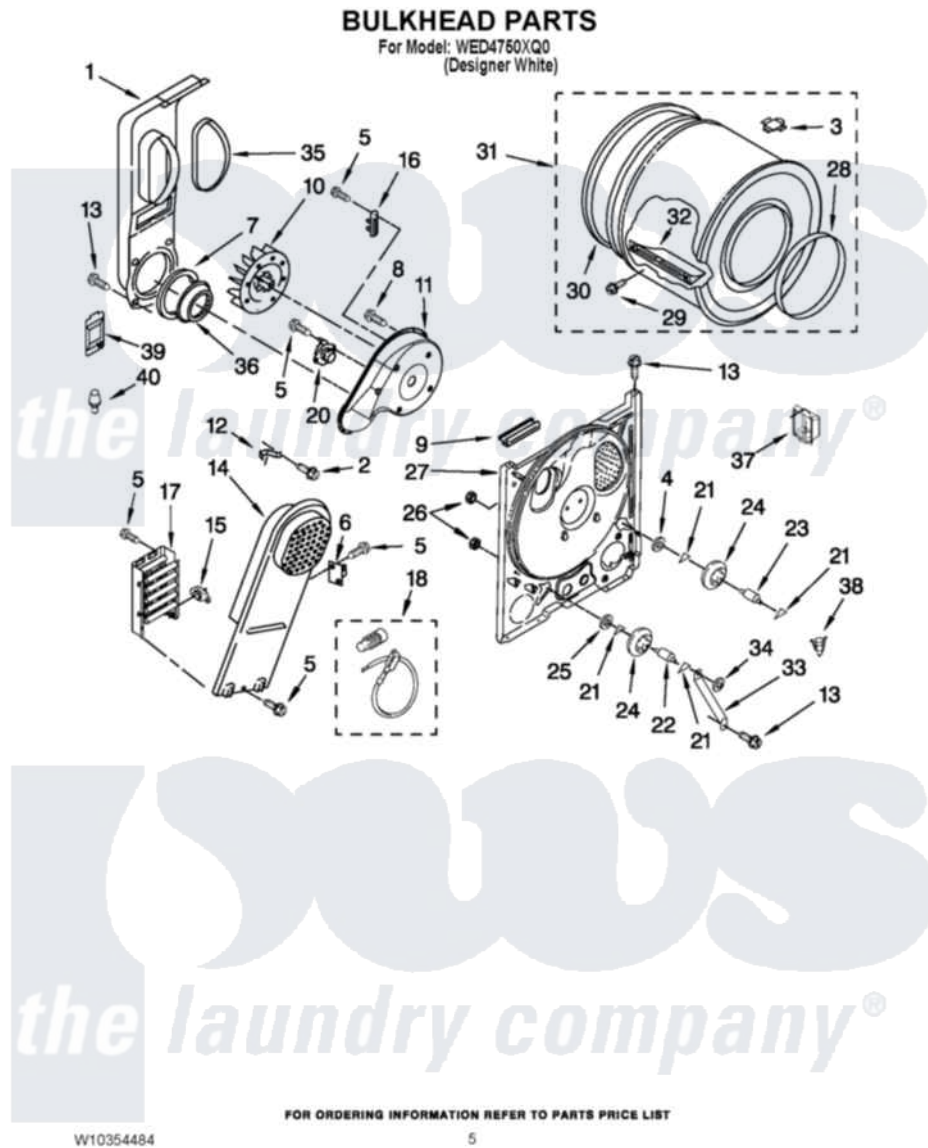

Whirlpool WED4750XQ0 03 - BULKHEAD PARTS

Whirlpool [Residential Whirlpool WED4750XQ0 Dryer Parts](#) Parts Diagram 03 - BULKHEAD PARTS
Click on the part number to view part

Item	Original Part Number	Replaced By	Status	Part Description
1	694283	279505		Chute
2	489463			Screw, 8-18 X 1/16
3	8066086			Plug, Drum Hole
4	3388703			Washer, Support
5	3348629	90767		Screw, 8A X 3/8 HeX Washer Head Tapping
6	3977393	279816		Cutoff-Tml
7	347139			Seal, Lint Chute
8	3390647	488729		Screw
9	3392247	686889		Pad
10	694089			Wheel, Blower
11	8577230			Housing, Blower
12	3398161			CLIP
13	343641	681414		Screw, 10AB X 1/2
14	8541818			Box, Heater
15	3977767			Thermostat, High Limit 250 F
16	3392519			Thermal Limiter

17	3403585	279838	Element
18	279457		Wire Kit, Terminal
20	3387134		Thermostat, Internal-Bias
21	690997		Washer, Thrust
22	3399506	W10359270	Shaft, Drum Roller Threads
23	3399507	W10359269	Shaft, Drum Roller Threads
24	3397590	349241T	Support
25	348197		Washer, Support
26	3359452		Nut, Lock
27	8529957	279794	Bulkhead
28	3394509		Ring, Bearing
29	W10219342		Screw, Baffle Mounting
30	8066085	239087	Seal
31	3396777	697760	Drum
32	342847		Baffle, Drum
33	3976435		Bracket, Support
34	90296		Nut, Push On
35	339956		Seal, Air Duct To Bulkhead
36	696302		Shield, Exhaust
37	3977373		Bracket, Drum Light
38	W10136369		Socket, Drum Light Assembly
39	8532165		Lens, Drum Light
40	3406124	22002263	Lamp