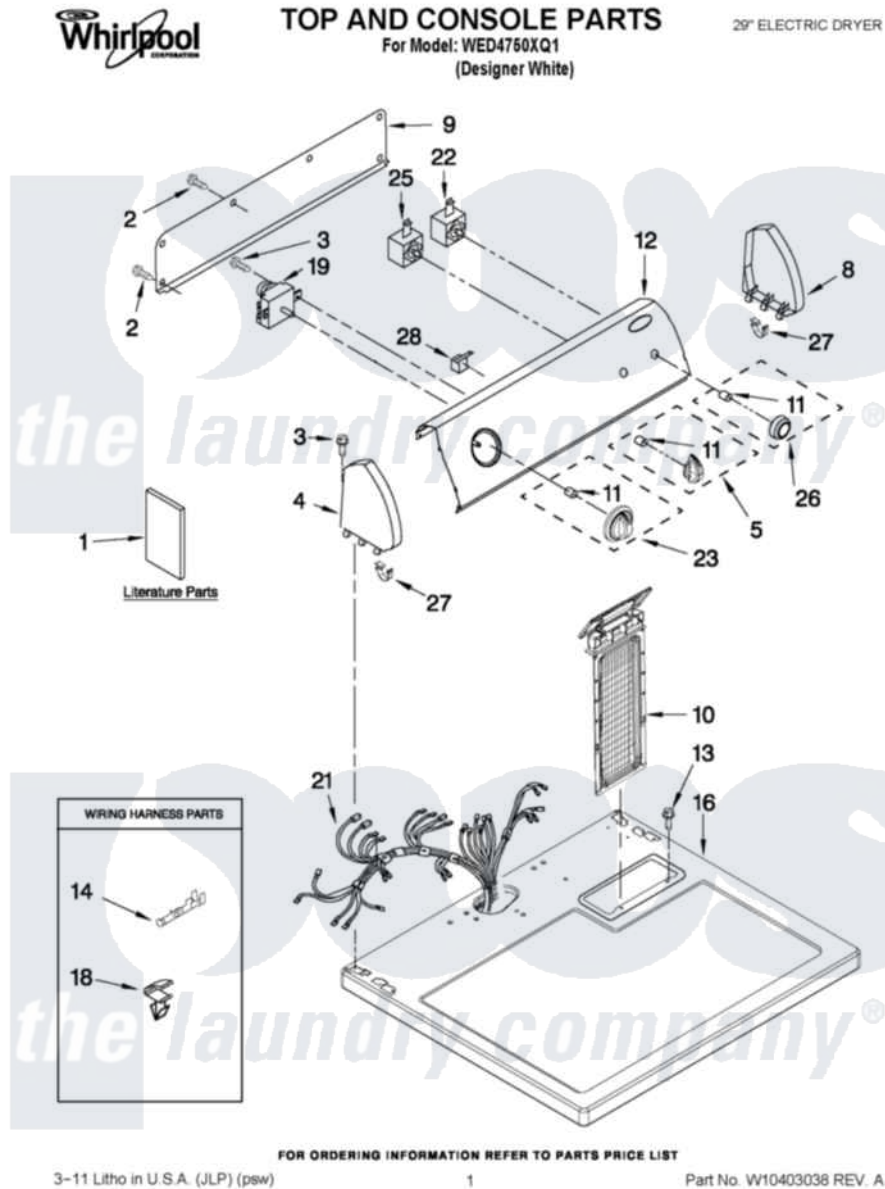

Whirlpool WED4750XQ1 01 - TOP AND CONSOLE PARTS

Whirlpool Residential Whirlpool WED4750XQ1 Dryer Parts Parts Diagram 01 - TOP AND CONSOLE PARTS
[Click on the part number to view part](#)

Item	Original Part Number	Replaced By	Status	Part Description
1	W10096986		Not Available	GUIDE, USE & CARE
"	W10096987		Not Available	INSTRUCTIONS, INSTALLATION
"	W10185989		Not Available	WIRING DIAGRAM
2	693995			Screw, Hex Head
3	3348629	90767		Screw, 8A X 3/8 HeX Washer Head Tapping
4	8566035	8565957		Cap, End
5	W10034380			Knob, Control
8	8566032	8565954		Cap, End
9	W10103406			Panel, Rear Console
10	8557861			Screen, Lint
11	8536939			Clip, Knob
12	W10295261			Panel Console And Bracket Assembly
13	688983	487240		Screw, For Mtg. Service Capacitor
14	94614			Terminal

16	8559800	8563663	Top
18	3394427		Clip-Harness
19	W10185988		Timer, 60 Hz
21	W10366756		Harness, Wiring
22	3977456		Switch, Push-To-Start
23	W10034750		Timer Knob Assembly
25	3405152		Switch, Wrinkle Shield
26	W10034770		Knob, Push-To-Start
27	8312709		Clip-Console
28	694419		Mini-Buzzer