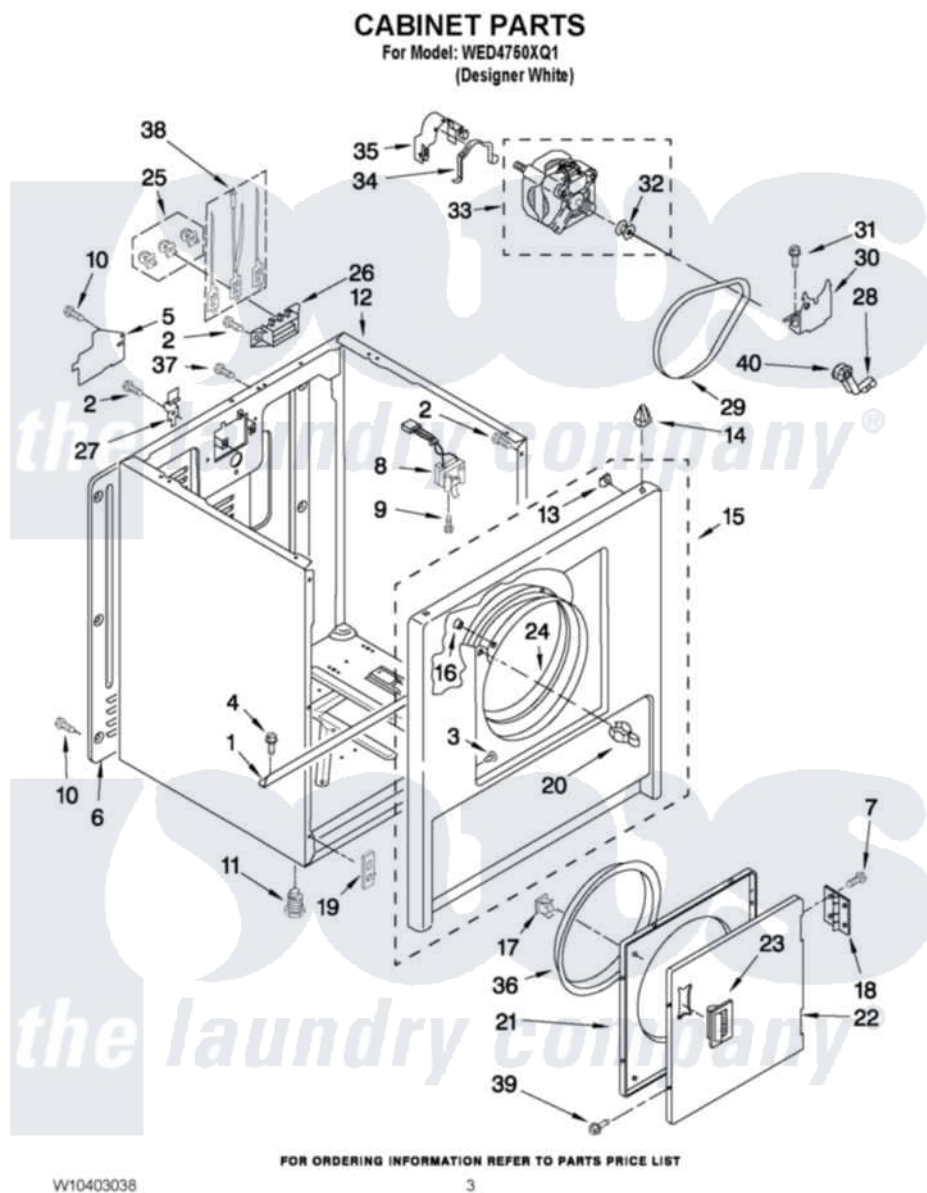

# Whirlpool WED4750XQ1 02 - CABINET PARTS

Whirlpool Residential Whirlpool WED4750XQ1 Dryer Parts Parts Diagram 02 - CABINET PARTS  
Click on the part number to view part

Item	Original Part Number	Replaced By	Status	Part Description
1	<a href="#">W10236073</a>			Bracket, Cabinet
2	<a href="#">3390631</a>			Screw, 10-16 X 3/8
3	<a href="#">3404413</a>			Plug, Hinge Hole
4	3390647	<a href="#">488729</a>		Screw
5	<a href="#">3396795</a>			Cover, Terminal Block
6	3396807	<a href="#">280040</a>		Panel-Rear
7	342055	<a href="#">488627</a>		Screw
8	<a href="#">3406105</a>			Door Switch Assembly
9	697773	<a href="#">3395530</a>		Screw
10	<a href="#">693995</a>			Screw, Hex Head
11	3392100	<a href="#">49621</a>		Feet-Leveling
12	8530603	<a href="#">8533643</a>		Cabinet
13	<a href="#">98234</a>			Clip, U-Bend
14	690363	<a href="#">18776</a>		Lock, Front Top
15	3403571	<a href="#">279844</a>		Panel
16	685203	<a href="#">279220</a>		Clip