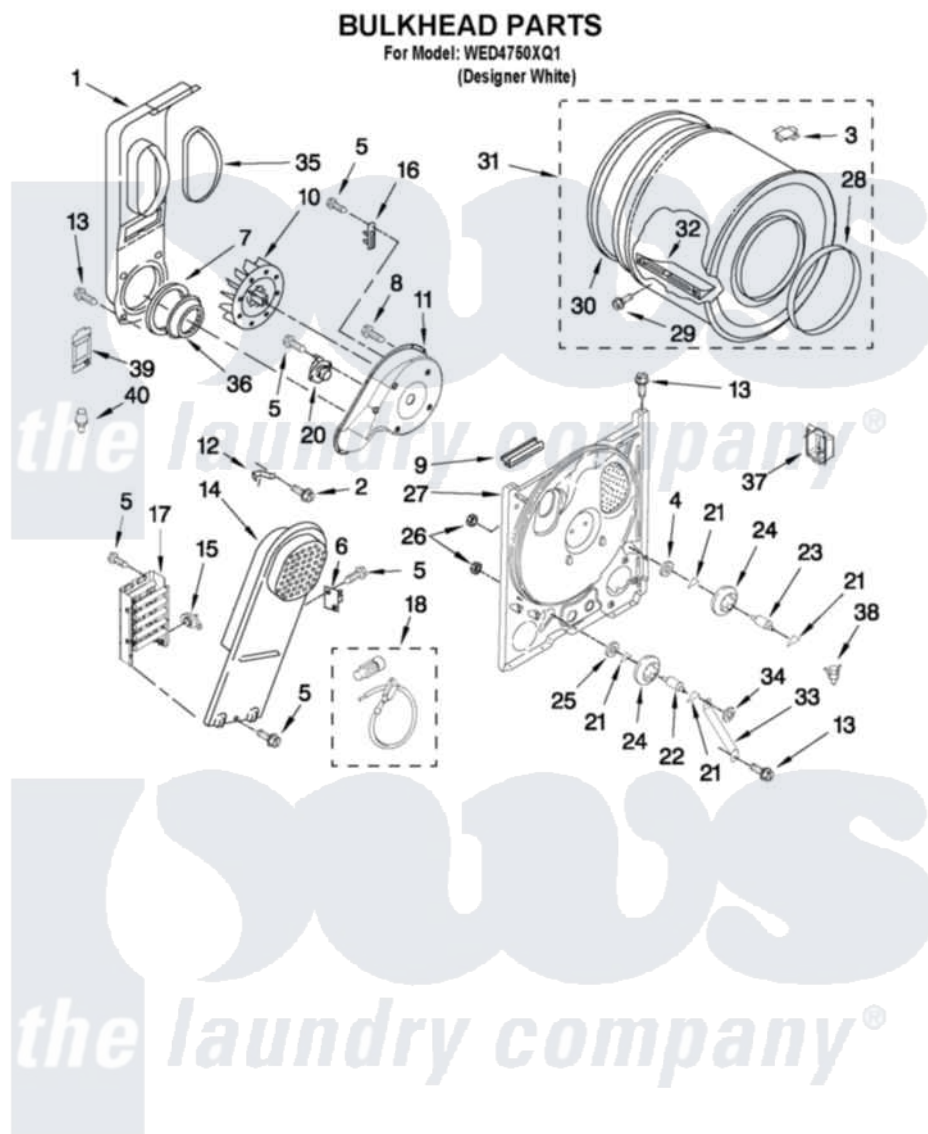

Whirlpool WED4750XQ1 03 - BULKHEAD PARTS

W10403038

FOR ORDERING INFORMATION REFER TO PARTS PRICE LIST

5

Whirlpool [Residential Whirlpool WED4750XQ1 Dryer Parts](#) Parts Diagram 03 - BULKHEAD PARTS
Click on the part number to view part

Item	Original Part Number	Replaced By	Status	Part Description
1	694283	279505		Chute
2	489463			Screw, 8-18 X 1/16
3	8066086			Plug, Drum Hole
4	3388703			Washer, Support
5	90767			Screw, 8A X 3/8 HeX Washer Head Tapping
6	3977393	279816		Cutoff-Tml
7	347139			Seal, Lint Chute
8	3390647	488729		Screw
9	3392247	686889		Pad
10	694089			Wheel, Blower
11	8577230			Housing, Blower
12	3398161			CLIP
13	343641	681414		Screw, 10AB X 1/2
14	8541818			Box, Heater
15	3977767			Thermostat, High Limit 250 F
16	3392519			Thermal Limiter

17	3403585	279838	Element
18	279457		Wire Kit, Terminal
20	3387134		Thermostat, Internal-Bias
21	690997		Washer, Thrust
22	W10359270		Shaft, Drum Roller Threads
23	W10359269		Shaft, Drum Roller Threads
24	3397590	349241T	Support
25	348197		Washer, Support
26	W10298789		Nut, Push-In
27	8529957	279794	Bulkhead
28	3394509		Ring, Bearing
29	W10219342		Screw, Baffle Mounting
30	8066085	239087	Seal
31	3396777	697760	Drum
32	342847		Baffle, Drum
33	3976435		Bracket, Support
34	90296		Nut, Push On
35	339956		Seal, Air Duct To Bulkhead
36	696302		Shield, Exhaust
37	3977373		Bracket, Drum Light
38	W10136369		Socket, Drum Light Assembly
39	8532165		Lens, Drum Light
40	3406124	22002263	Lamp