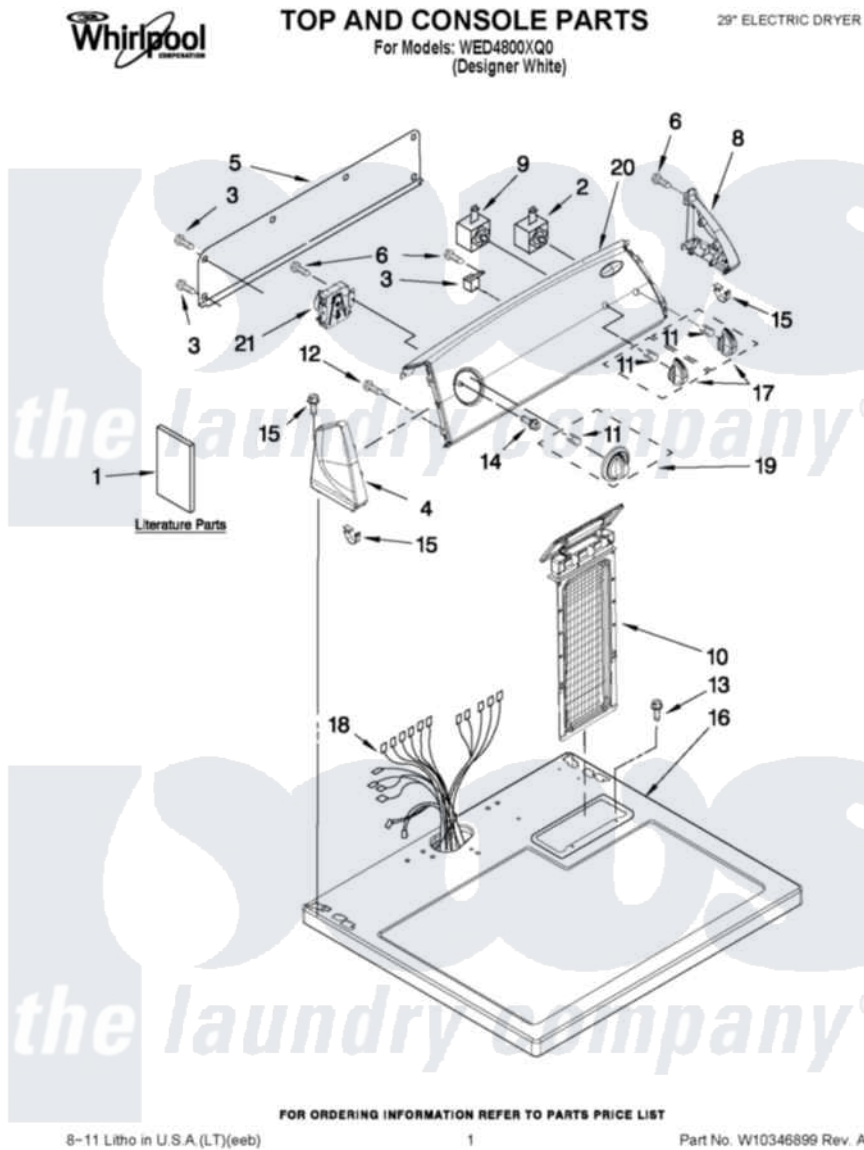

Whirlpool WED4800XQ0 01 - TOP AND CONSOLE PARTS

Whirlpool Residential Whirlpool WED4800XQ0 Dryer Parts Parts Diagram 01 - TOP AND CONSOLE PARTS
 Click on the part number to view part

Item	Original Part Number	Replaced By	Status	Part Description
1	W10096987		Not Available	INSTRUCTIONS, INSTALLATION
"	W10096986		Not Available	GUIDE, USE & CARE
"	W10185985		Not Available	Wiring Diagram
2	W10117655			Switch, Push-To-Start
3	693995			Screw, Hex Head
4	8566035	8565957		Cap, End
5	8274261			Do-It-Yourself Repair Manuals
6	3348629	90767		Screw, 8A X 3/8 HeX Washer Head Tapping
7	694419			Mini-Buzzer
8	8566032	8565954		Cap, End
9	3399639			Switch, Rotary Temperature
10	8557857			Screen, Lint
11	8536939			Clip, Knob
12	8533971	90767		Screw, 8A X 3/8 HeX Washer Head Tapping

13	688983	487240	Screw, For Mtg. Service Capacitor
14	8533974	4331106	Screw, No.10-32 X 7/16
15	8312709		Clip-Console
16	8559800	8563663	Top
17	W10034380		Knob, Control
18	W10186095		Harness, Wiring
19	W10034750		Timer Knob Assembly
20	W10295262		Control Panel And Bracket Assembly
21	W10185982		Timer Assembly