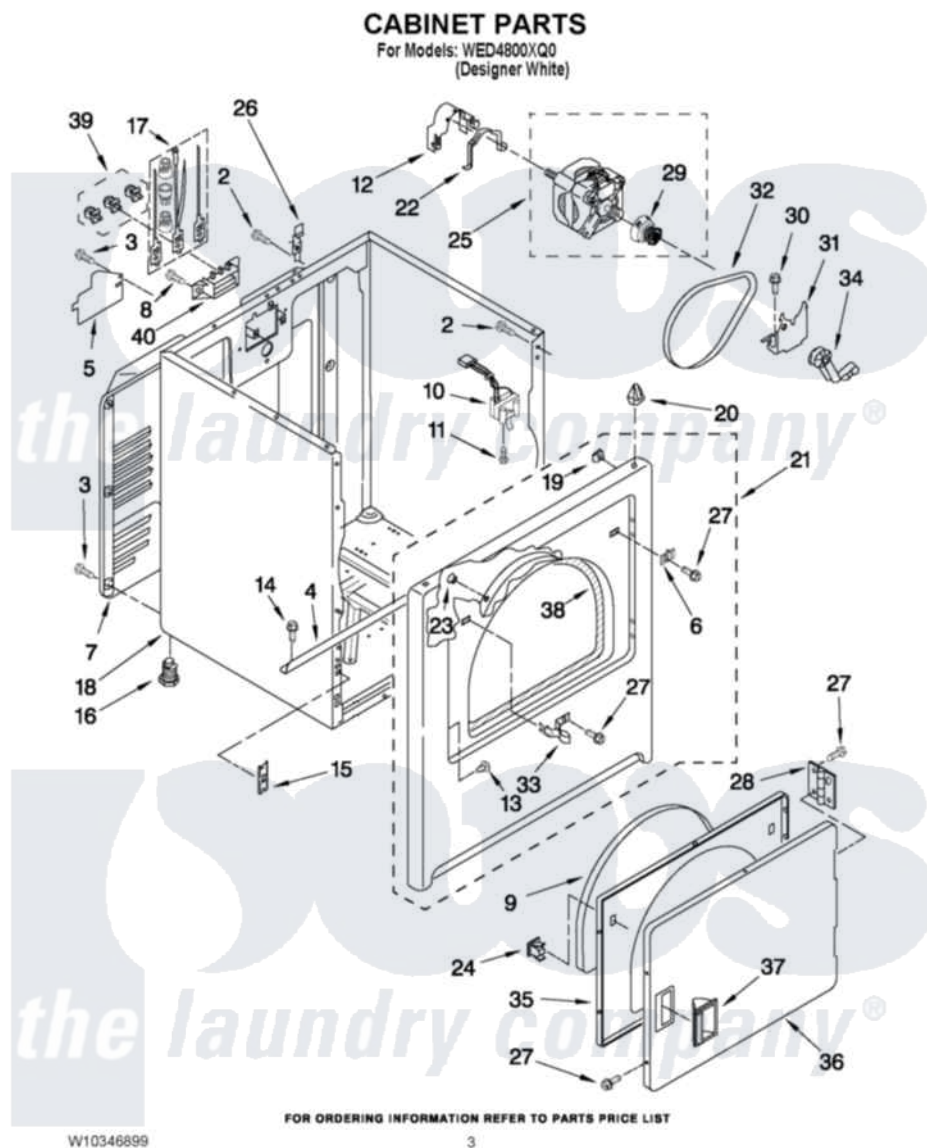

Whirlpool WED4800XQ0 02 - CABINET PARTS

Whirlpool Residential Whirlpool WED4800XQ0 Dryer Parts Parts Diagram 02 - CABINET PARTS
Click on the part number to view part

Item	Original Part Number	Replaced By	Status	Part Description
2	343641	681414		Screw, 10AB X 1/2
3	693995			Screw, Hex Head
4	W10236073			Bracket, Cabinet
5	3396795			Cover, Terminal Block
6	3403630			Plug, Strike Hole
7	3396805	280043		Panel-Rear
8	3393008	308685		Side Trim)
9	3405246			Seal, Door Push-To-Start
10	3406107			Door Switch Assembly
11	697773	3395530		Screw
12	660658			Clamp, Motor Mounting 343481 685441
13	3404413			Plug, Hinge Hole
14	3390631			Screw, 10-16 X 3/8
15	3394083			Clip, Front Panel
16	3392100	49621		Feet-Leveling
NI	279810			Foot-Optional

17	279318		Terminal Tinned And Brass Panel
18	8530603	8533643	Cabinet
19	98234		Clip, U-Bend
20	690363	18776	Lock, Front Top
21	W10224853		Front Panel Assembly
22	W10121316		Plug, Multivent
23	685203	279220	Clip
24	3389441		Door Catch Assembly
25	W10194250	279827	Motor-Drve
26	8066217		Hinge, Top
27	342055	488627	Screw
28	3405514	W10362431	Hinge And Pin Assembly
29	8066184		Pulley, Motor
30	3400500		Bolt, 3405245 5/16-18 X 3/4
31	348780		Base, Motor
32	W10131364	341241	Belt
33	3403431		Strike, Panel
34	691366		Idler And Pulley Assembly
35	3402341		Door, Inner
36	3402335		Door, Front
37	8566059		Handle, Door
38	3406129		Seal And Bearing Assembly
39	279393		Terminal Block Screw Kit
40	3397659		Block, Terminal