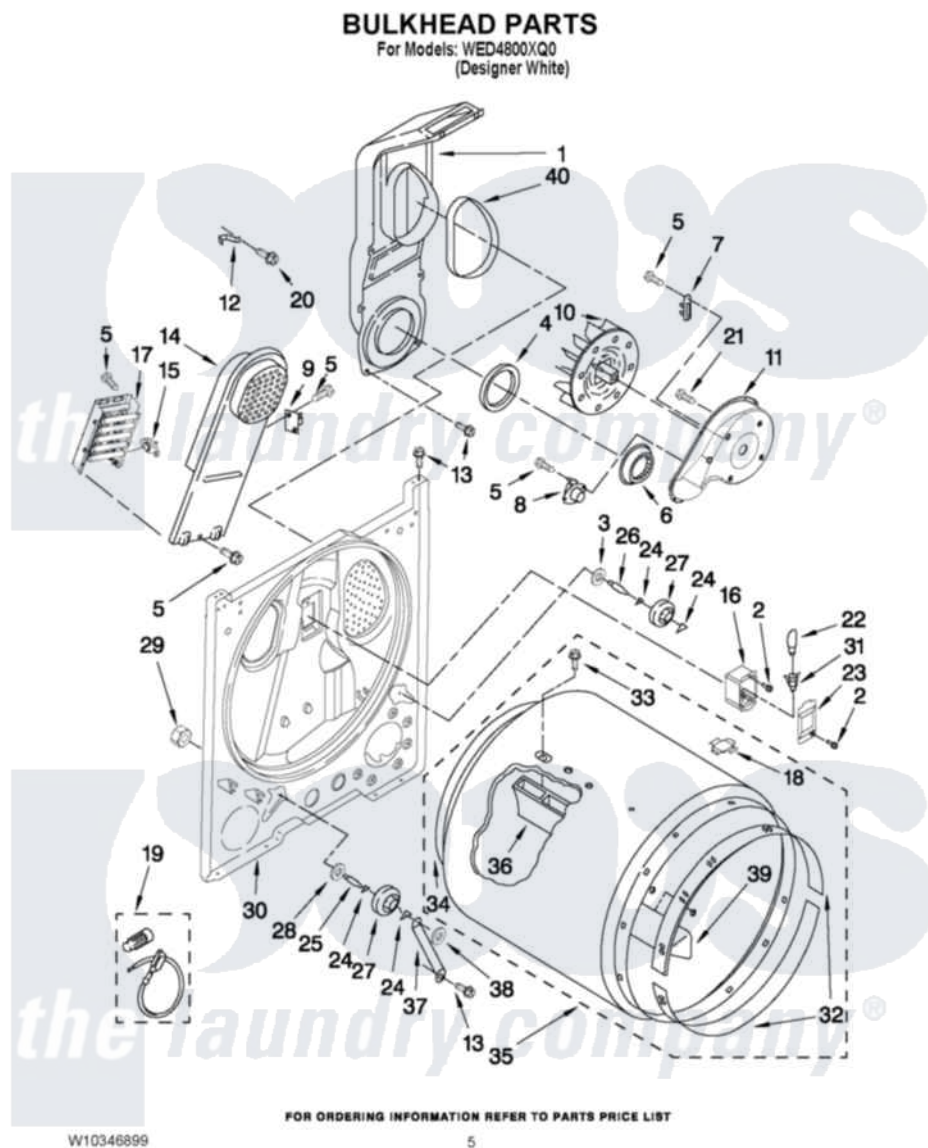

# Whirlpool WED4800XQ0 03 - BULKHEAD PARTS

Whirlpool [Residential Whirlpool WED4800XQ0 Dryer Parts](#) Parts Diagram 03 - BULKHEAD PARTS  
Click on the part number to view part

Item	Original Part Number	Replaced By	Status	Part Description
1	<a href="#">348368</a>			Lint Chute Assembly
2	487909	<a href="#">488729</a>		Screw
3	<a href="#">3388703</a>			Washer, Support
4	<a href="#">347139</a>			Seal, Lint Chute
5	<a href="#">90767</a>			Screw, 8A X 3/8 HeX Washer Head Tapping
6	<a href="#">696302</a>			Shield, Exhaust
7	<a href="#">3392519</a>			Thermal Limiter
8	<a href="#">3387134</a>			Thermostat, Internal-Bias
9	3977393	<a href="#">279816</a>		Cutoff-Tml
10	<a href="#">694089</a>			Wheel, Blower
11	<a href="#">8577230</a>			Housing, Blower
12	3398161			CLIP
13	343641	<a href="#">681414</a>		Screw, 10AB X 1/2
14	<a href="#">8541818</a>			Box, Heater
15	<a href="#">3977767</a>			Thermostat, High Limit 250 F
16	<a href="#">3977373</a>			Bracket, Drum Light