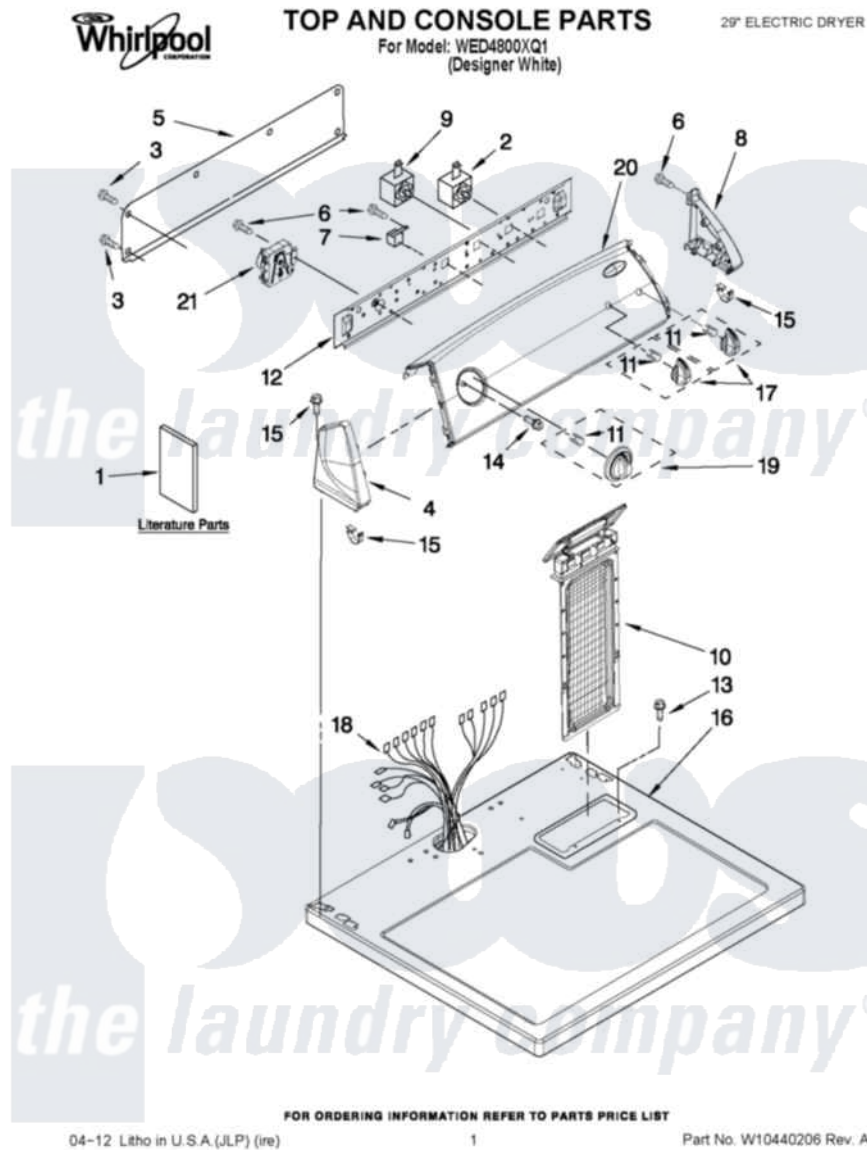

Whirlpool WED4800XQ1 01 - TOP AND CONSOLE PARTS

Whirlpool Residential Whirlpool WED4800XQ1 Dryer Parts Parts Diagram 01 - TOP AND CONSOLE PARTS
 Click on the part number to view part

| Item | Original Part Number | Replaced By | Status | Part Description |
|------|---------------------------|-------------------------|---------------|---|
| 1 | W10096987 | | Not Available | INSTRUCTIONS, INSTALLATION |
| " | W10096986 | | Not Available | GUIDE, USE & CARE |
| " | W10440756 | | Not Available | WIRING DIAGRAM |
| 2 | W10117655 | | | Switch, Push-To-Start |
| 3 | 693995 | | | Screw, Hex Head |
| 4 | 8566035 | 8565957 | | Cap, End |
| 5 | W10103406 | | | Panel, Rear Console |
| 6 | 3348629 | 90767 | | Screw, 8A X 3/8 HeX Washer Head Tapping |
| 7 | 694419 | | | Mini-Buzzer |
| 8 | 8566032 | 8565954 | | Cap, End |
| 9 | 3399639 | | | Switch, Rotary Temperature |
| 10 | 8557857 | | | Screen, Lint |
| 11 | 8536939 | | | Clip, Knob |
| 12 | 8566052 | | | Bracket, Console |
| 13 | 688082 | 487210 | | Screw, For Mtg. Service |

| | | | |
|----|---------------------------|-------------------------|------------------------------------|
| 13 | 000903 | 407440 | Capacitor |
| 14 | 8533974 | 4331106 | Screw, No.10-32 X 7/16 |
| 15 | 8312709 | | Clip-Console |
| 16 | 8559800 | 8563663 | Top |
| 17 | W10034380 | | Knob, Control |
| 18 | 8576503 | | Harness, Wiring |
| 19 | W10034750 | | Timer Knob Assembly |
| 20 | W10295262 | | Control Panel And Bracket Assembly |
| 21 | 3979618 | | Timer Assembly |