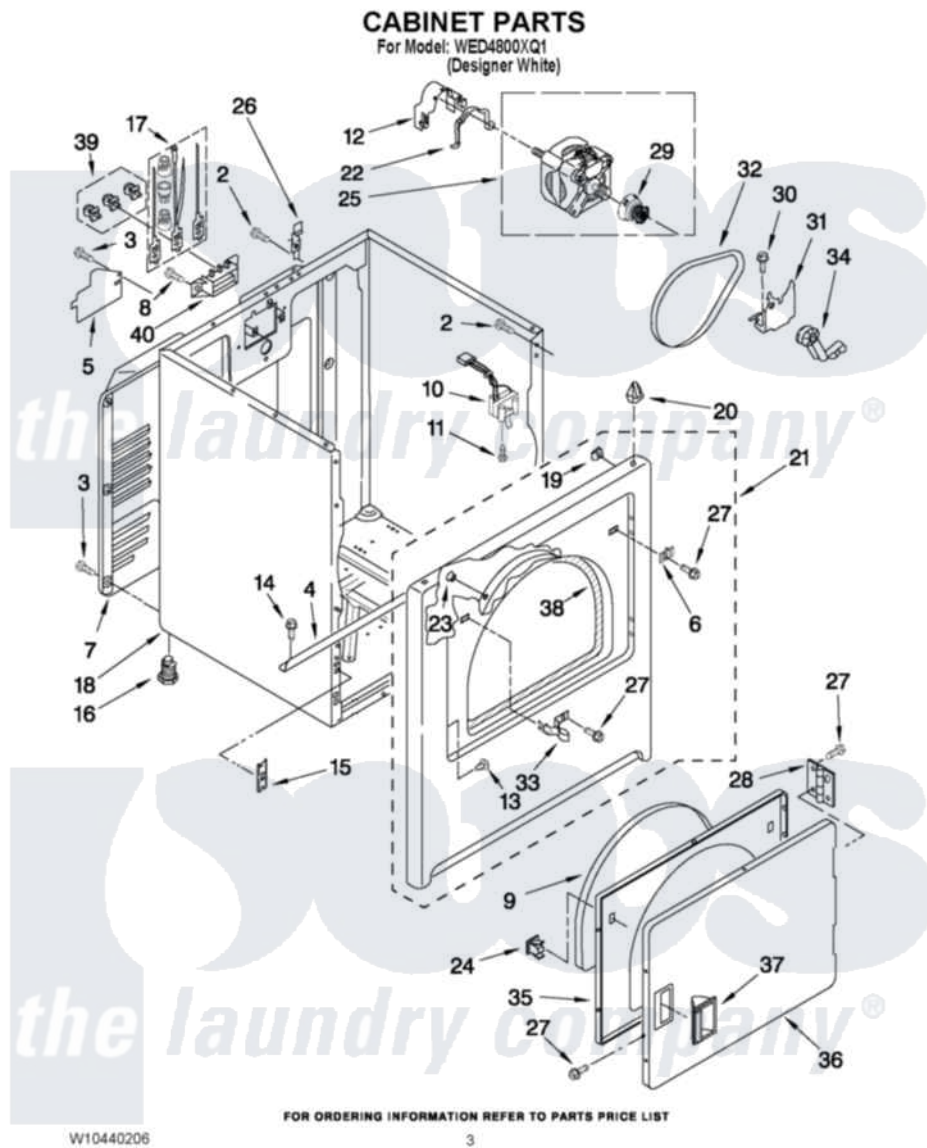

Whirlpool WED4800XQ1 02 - CABINET PARTS

Whirlpool Residential Whirlpool WED4800XQ1 Dryer Parts Parts Diagram 02 - CABINET PARTS
Click on the part number to view part

Item	Original Part Number	Replaced By	Status	Part Description
2	343641	681414		Screw, 10AB X 1/2
3	693995			Screw, Hex Head
4	W10236073			Bracket, Cabinet
5	3396795			Cover, Terminal Block
6	3403630			Plug, Strike Hole
7	3396805	280043		Panel-Rear
8	3393008	308685		Side Trim)
9	3405246			Seal, Door Push-To-Start
10	3406107			Door Switch Assembly
11	697773	3395530		Screw
12	3404162			Clamp, Motor
13	3404413			Plug, Hinge Hole
14	3390631			Screw, 10-16 X 3/8
15	3394083			Clip, Front Panel
16	3392100	49621		Feet-Leveling
NI	279810			Foot-Optional

17	279318		Terminal Tinned And Brass Panel
18	8530603	8533643	Cabinet
19	98234		Clip, U-Bend
20	690363	18776	Lock, Front Top
21	W10224853		Front Panel Assembly
22	W10121316		Plug, Multivent
23	685203	279220	Clip
24	3389441		Door Catch Assembly
25	W10194250	279827	Motor-Drve
26	8066217		Hinge, Top
27	342055	488627	Screw
28	W10362431		Hinge And Pin Assembly
29	8066184		Pulley, Motor
30	3400500		Bolt, 3405245 5/16-18 X 3/4
31	348780		Base, Motor
32	W10131364	341241	Belt
33	3403431		Strike, Panel
34	691366		Idler And Pulley Assembly
35	3402341		Door, Inner
36	3402335		Door, Front
37	8566059		Handle, Door
38	3406129		Seal And Bearing Assembly
39	279393		Terminal Block Screw Kit
40	3397659		Block, Terminal