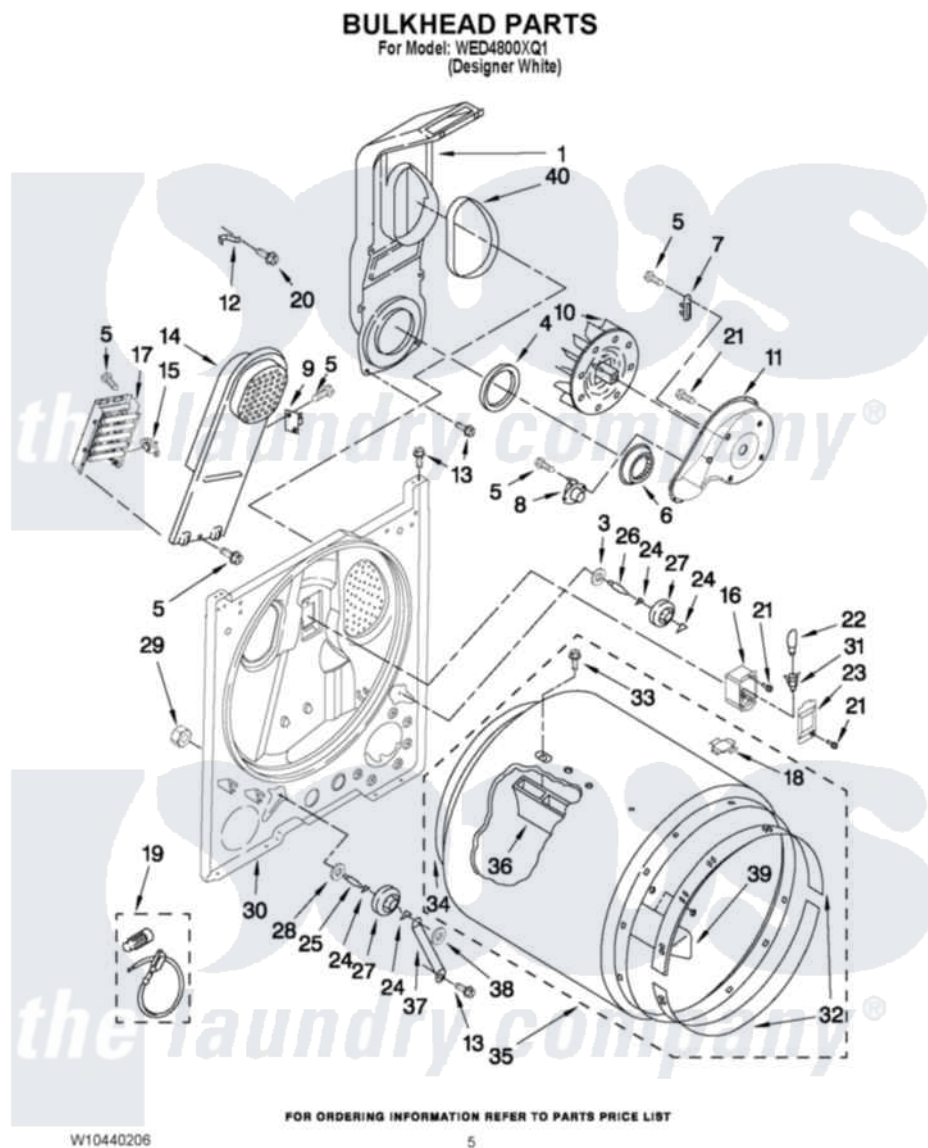

# Whirlpool WED4800XQ1 03 - BULKHEAD PARTS

Whirlpool [Residential Whirlpool WED4800XQ1 Dryer Parts](#) Parts Diagram 03 - BULKHEAD PARTS  
Click on the part number to view part

Item	Original Part Number	Replaced By	Status	Part Description
1	<a href="#">348368</a>			Lint Chute Assembly
3	<a href="#">3388703</a>			Washer, Support
4	<a href="#">347139</a>			Seal, Lint Chute
5	<a href="#">90767</a>			Screw, 8A X 3/8 HeX Washer Head Tapping
6	<a href="#">696302</a>			Shield, Exhaust
7	<a href="#">3392519</a>			Thermal Limiter
8	<a href="#">3387134</a>			Thermostat, Internal-Bias
9	3977393	<a href="#">279816</a>		Cutoff-Tml
10	<a href="#">694089</a>			Wheel, Blower
11	<a href="#">8577230</a>			Housing, Blower
12	3398161			CLIP
13	343641	<a href="#">681414</a>		Screw, 10AB X 1/2
14	<a href="#">8541818</a>			Box, Heater
15	<a href="#">3977767</a>			Thermostat, High Limit 250 F
16	<a href="#">3977373</a>			Bracket, Drum Light
17	3403585	<a href="#">279838</a>		Element