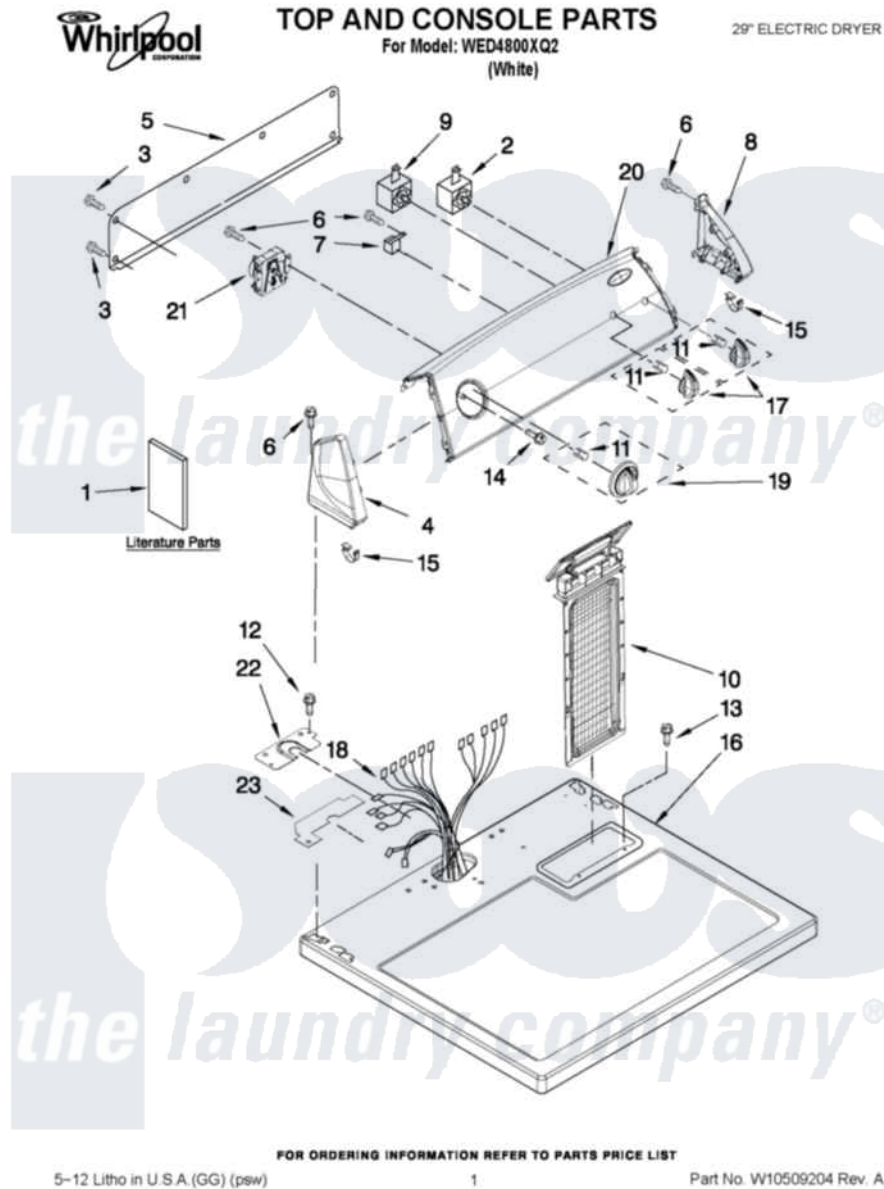

Whirlpool WED4800XQ2 01 - TOP AND CONSOLE PARTS

Whirlpool Residential Whirlpool WED4800XQ2 Dryer Parts Parts Diagram 01 - TOP AND CONSOLE PARTS
 Click on the part number to view part

Item	Original Part Number	Replaced By	Status	Part Description
1	W10096987		Not Available	INSTRUCTIONS, INSTALLATION
"	W10096986		Not Available	GUIDE, USE & CARE
"	W10440756		Not Available	WIRING DIAGRAM
2	W10117655			Switch, Push-To-Start
3	693995			Screw, Hex Head
4	8566035	8565957		Cap, End
5	W10103406			Panel, Rear Console
6	3348629	90767		Screw, 8A X 3/8 HeX Washer Head Tapping
7	694419			Mini-Buzzer
8	8566032	8565954		Cap, End
9	3399639			Switch, Rotary Temperature
10	8557857			Screen, Lint
11	8536939			Clip, Knob
12	359625	487240		Screw, For Mtg. Service Capacitor

13	688983	487240	Screw, For Mtg. Service Capacitor
14	8533974	4331106	Screw, No.10-32 X 7/16
15	8312709		Clip-Console
16	8559800	8563663	Top
17	W10034380		Knob, Control
18	W10470705		Harness, Wiring
19	W10034750		Timer Knob Assembly
20	W10486243	Not Available	CONTROL PANEL & BRACKET ASSEMBLY
21	3979618		Timer Assembly
22	W10112578		Harness, Bracket
23	W10112603		Seal, Harness